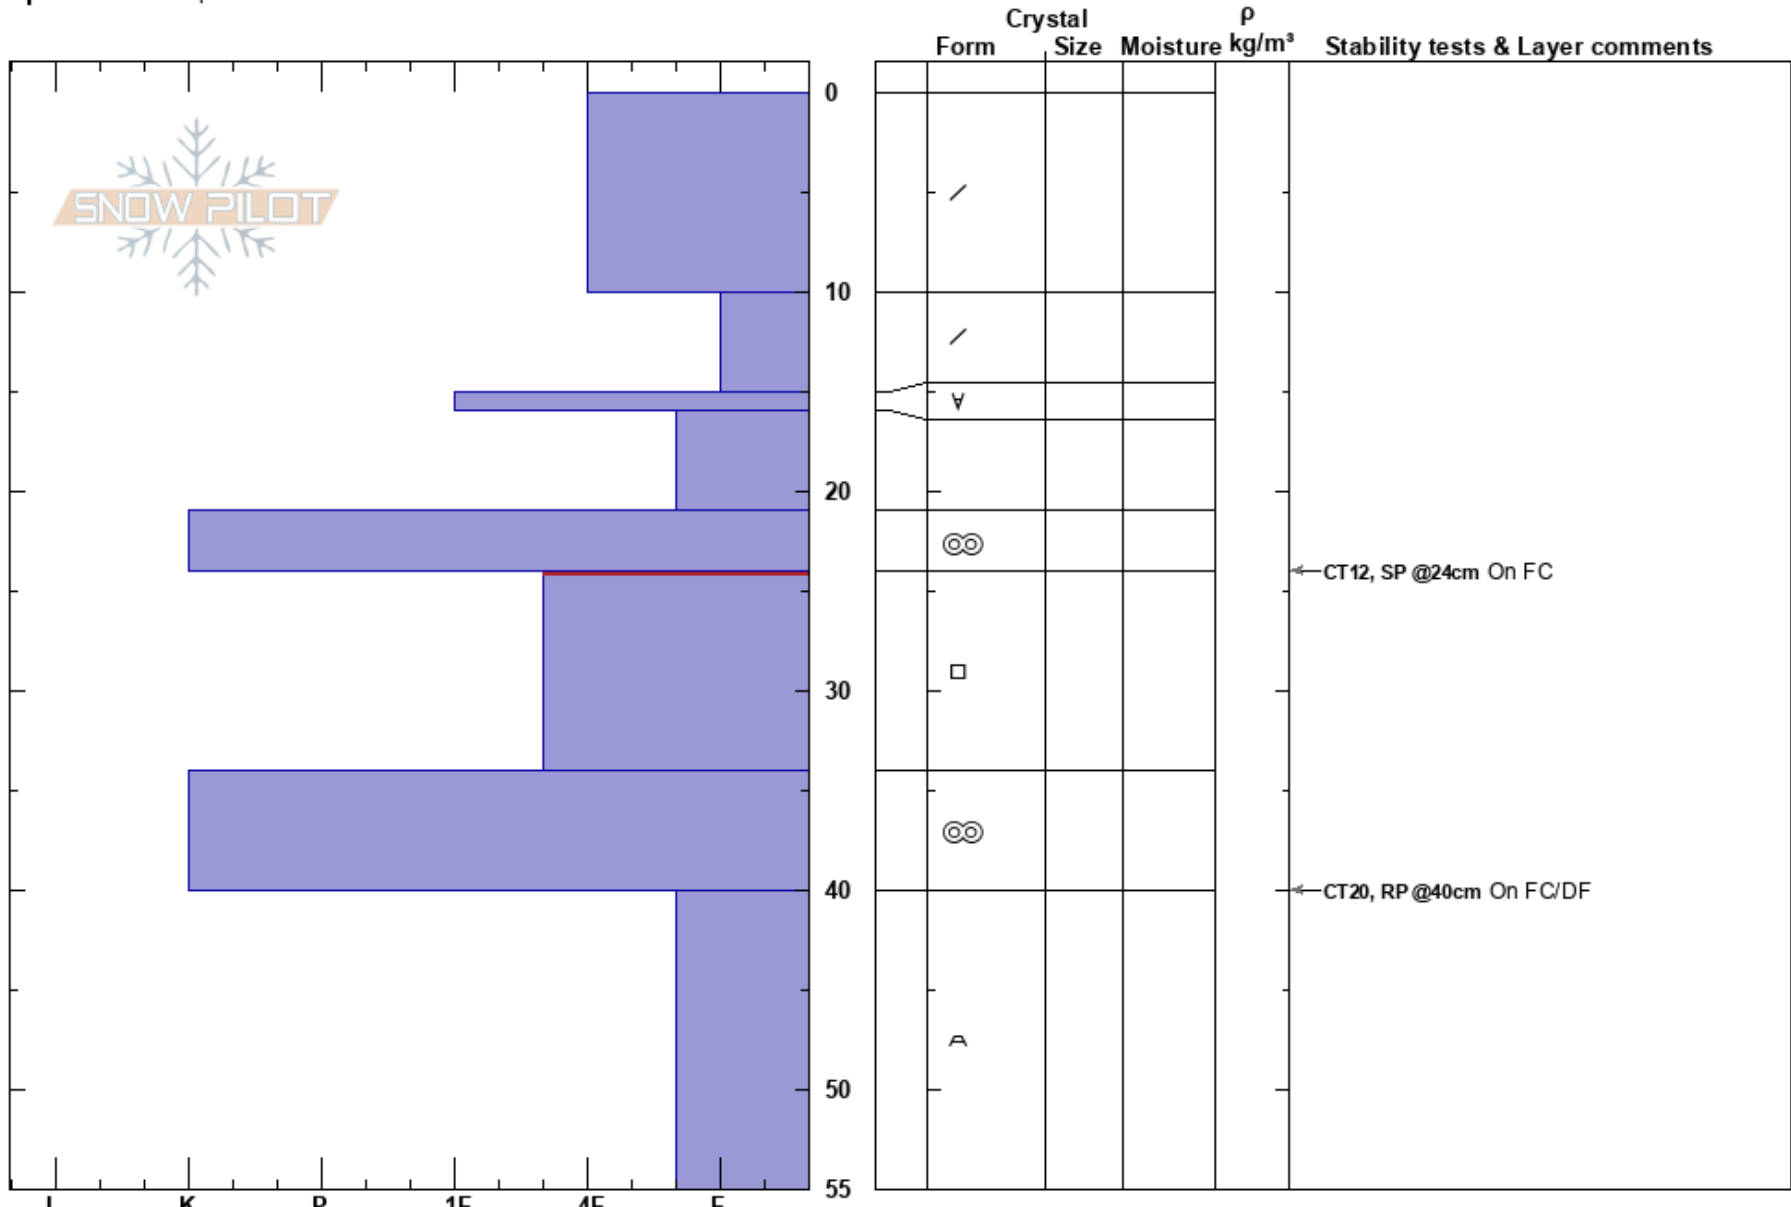

Bonanza
 Richardsons
 New Zealand
Elevation: 1750 m
Aspect:
Specifics: Poor pit location

Mike Roberts
 20/07/2023 - 14:00
Co-ord: -44.67449N, 168.52221E
Slope Angle: 15°
Wind Loading:

Stability: HS:67
Air Temperature: 24-34cm:Problematic layer
Sky Cover: BKN
Precipitation: NO
Wind: E Light Breeze

Notes: Snowprofile does not represent current Swd/RGwp over density inversion