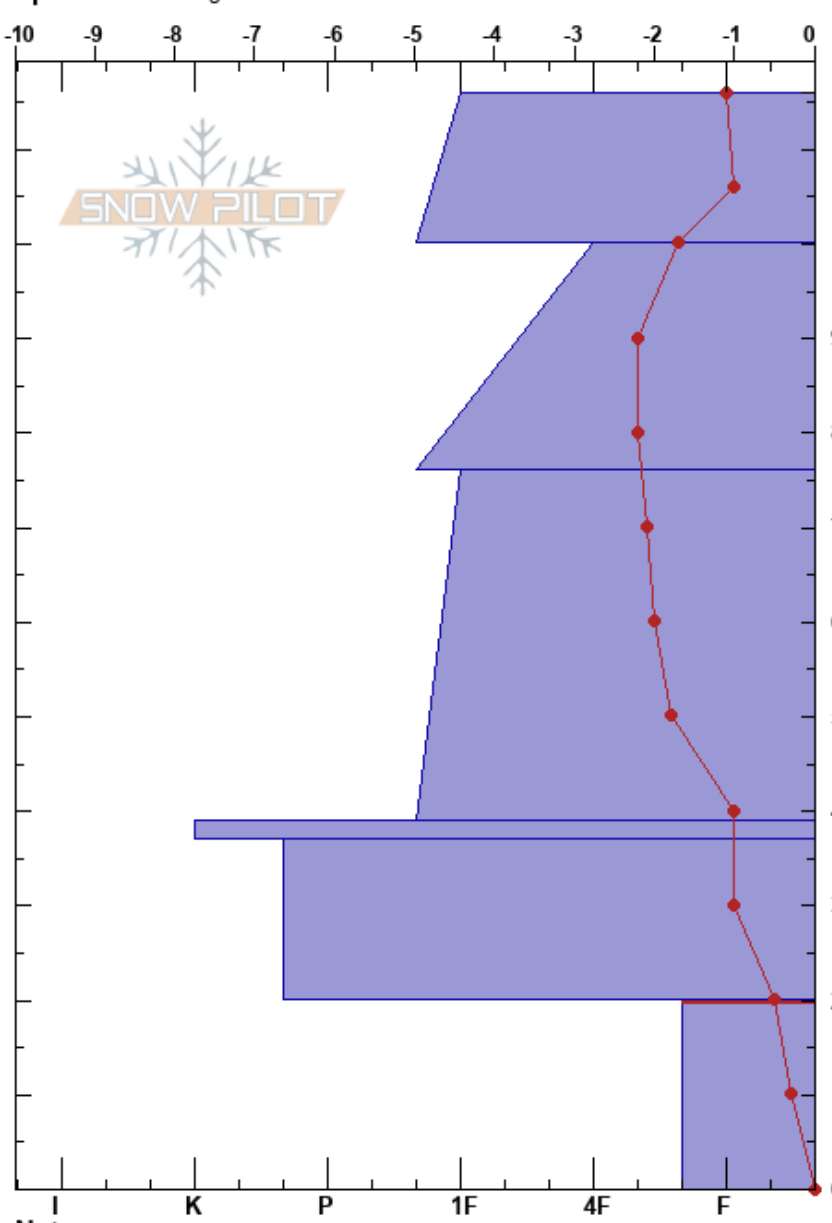

Jono's Journey
 Remarkables Range
 New Zealand
 Elevation: 1920 m
 Aspect: SE
 Specifics: Pit dug in a Ski Area

Remarks Snow Safety
 15/07/2023 - 14:53
 Co-ord:
 Slope Angle: 37°
 Wind Loading:

Stability: Good
 Air Temperature: 0°C
 Sky Cover: BKN
 Precipitation: NO
 Wind: W Light Breeze
 HS:116
 PF:5
 PS:22
 20-0cm: Problematic layer

Form	Crystal Size	Moisture	ρ kg/m ³	Stability tests & Layer comments
/	0.3			
• (•)	(0.5)			
/ (•)	0.5(0.5)			← CT19, RP @100cm
•	0.5			
⊙ ⊙				← STV @39cm ← CT24, RP @39cm
□ (○)	10(10)			
□	3			

Notes: Augi Flier