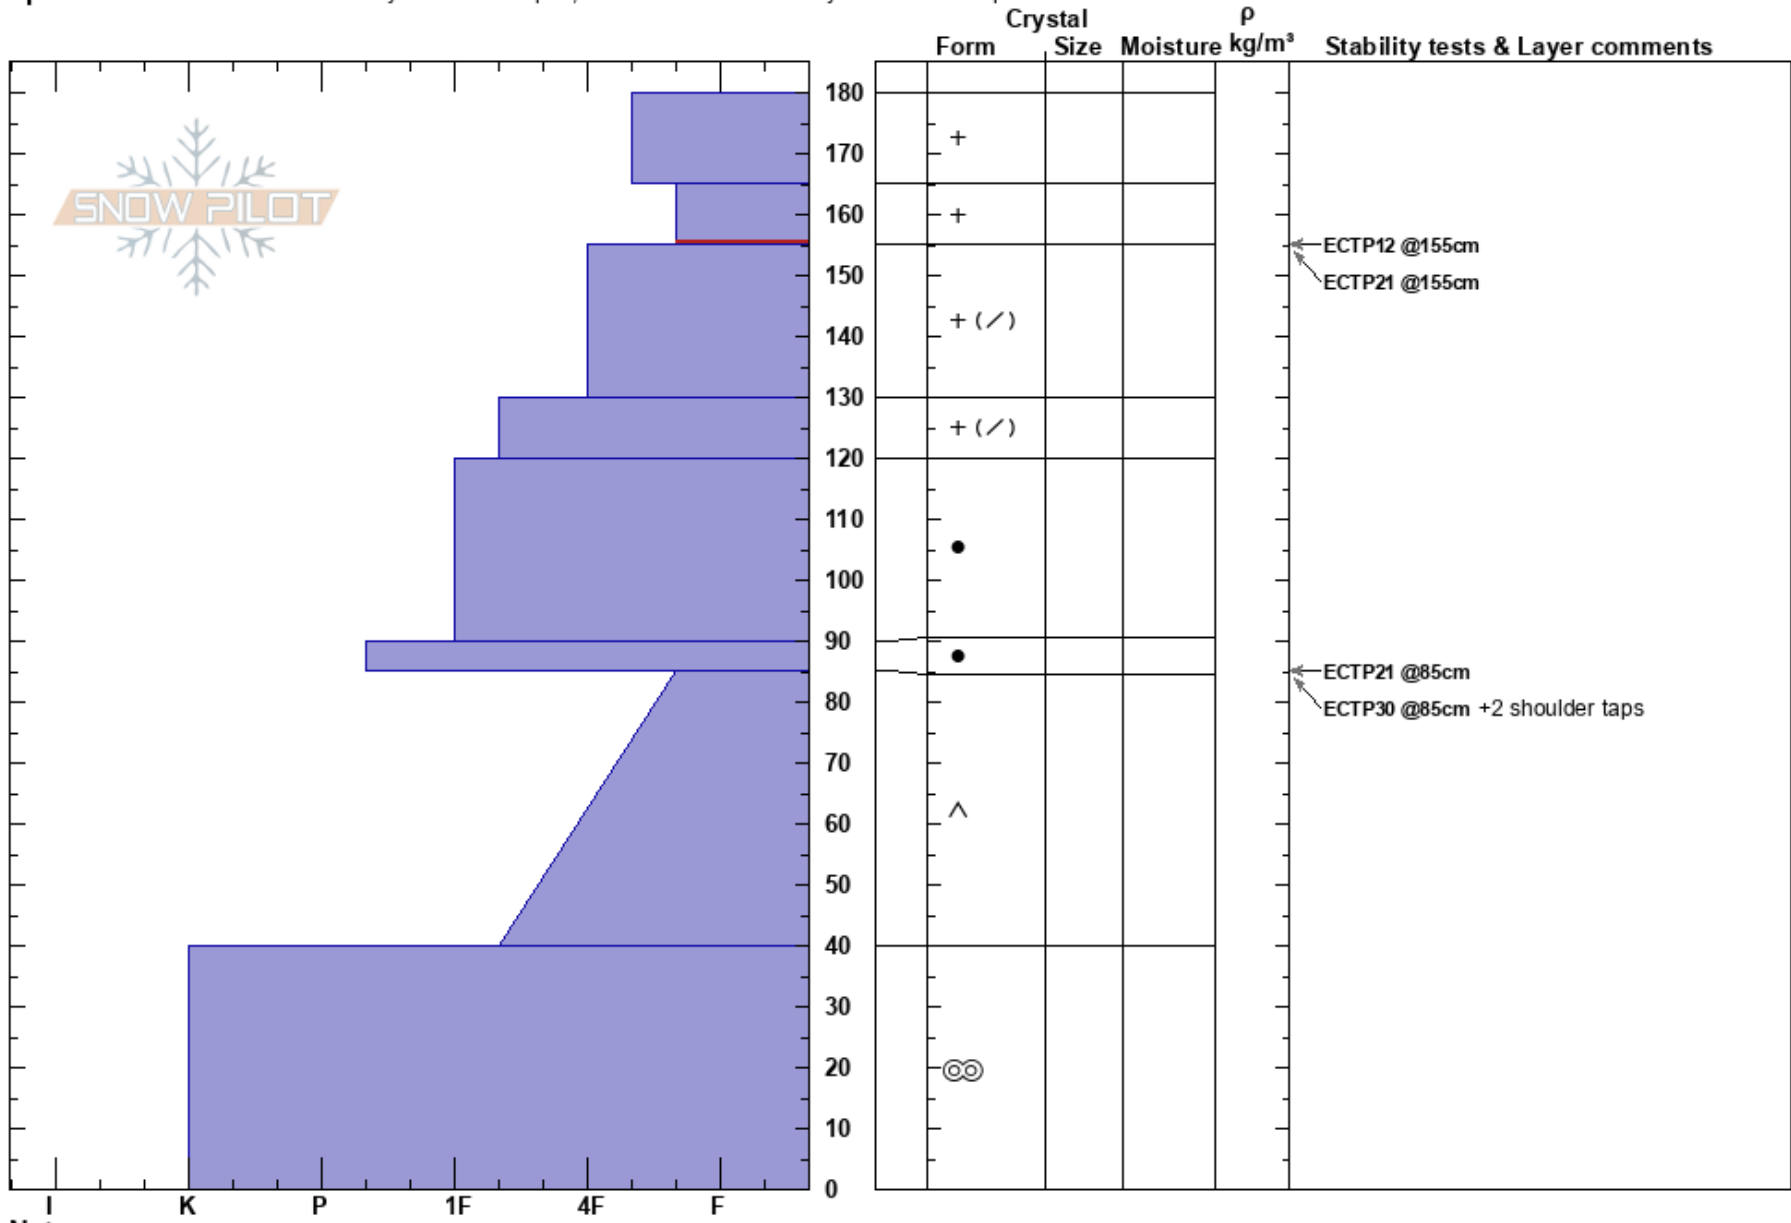

Jones Crk.  
 Bridger Range  
 MT  
 Elevation: 8400 ft  
 Aspect: 275°

Alex Marienthal  
 01/15/2018 - 10:45am  
 Co-ord: 45.82405N, -110.93309W  
 Slope Angle: 35°  
 Wind Loading: no

Stability: Poor  
 Air Temperature:  
 Sky Cover: SCT  
 Precipitation: NO  
 Wind: W Moderate

HS:180  
 Layer Notes:  
 165-155cm:Problematic layer

Specifics: Recent avalanche activity on similar slopes; Recent avalanche activity on different slopes

Notes: