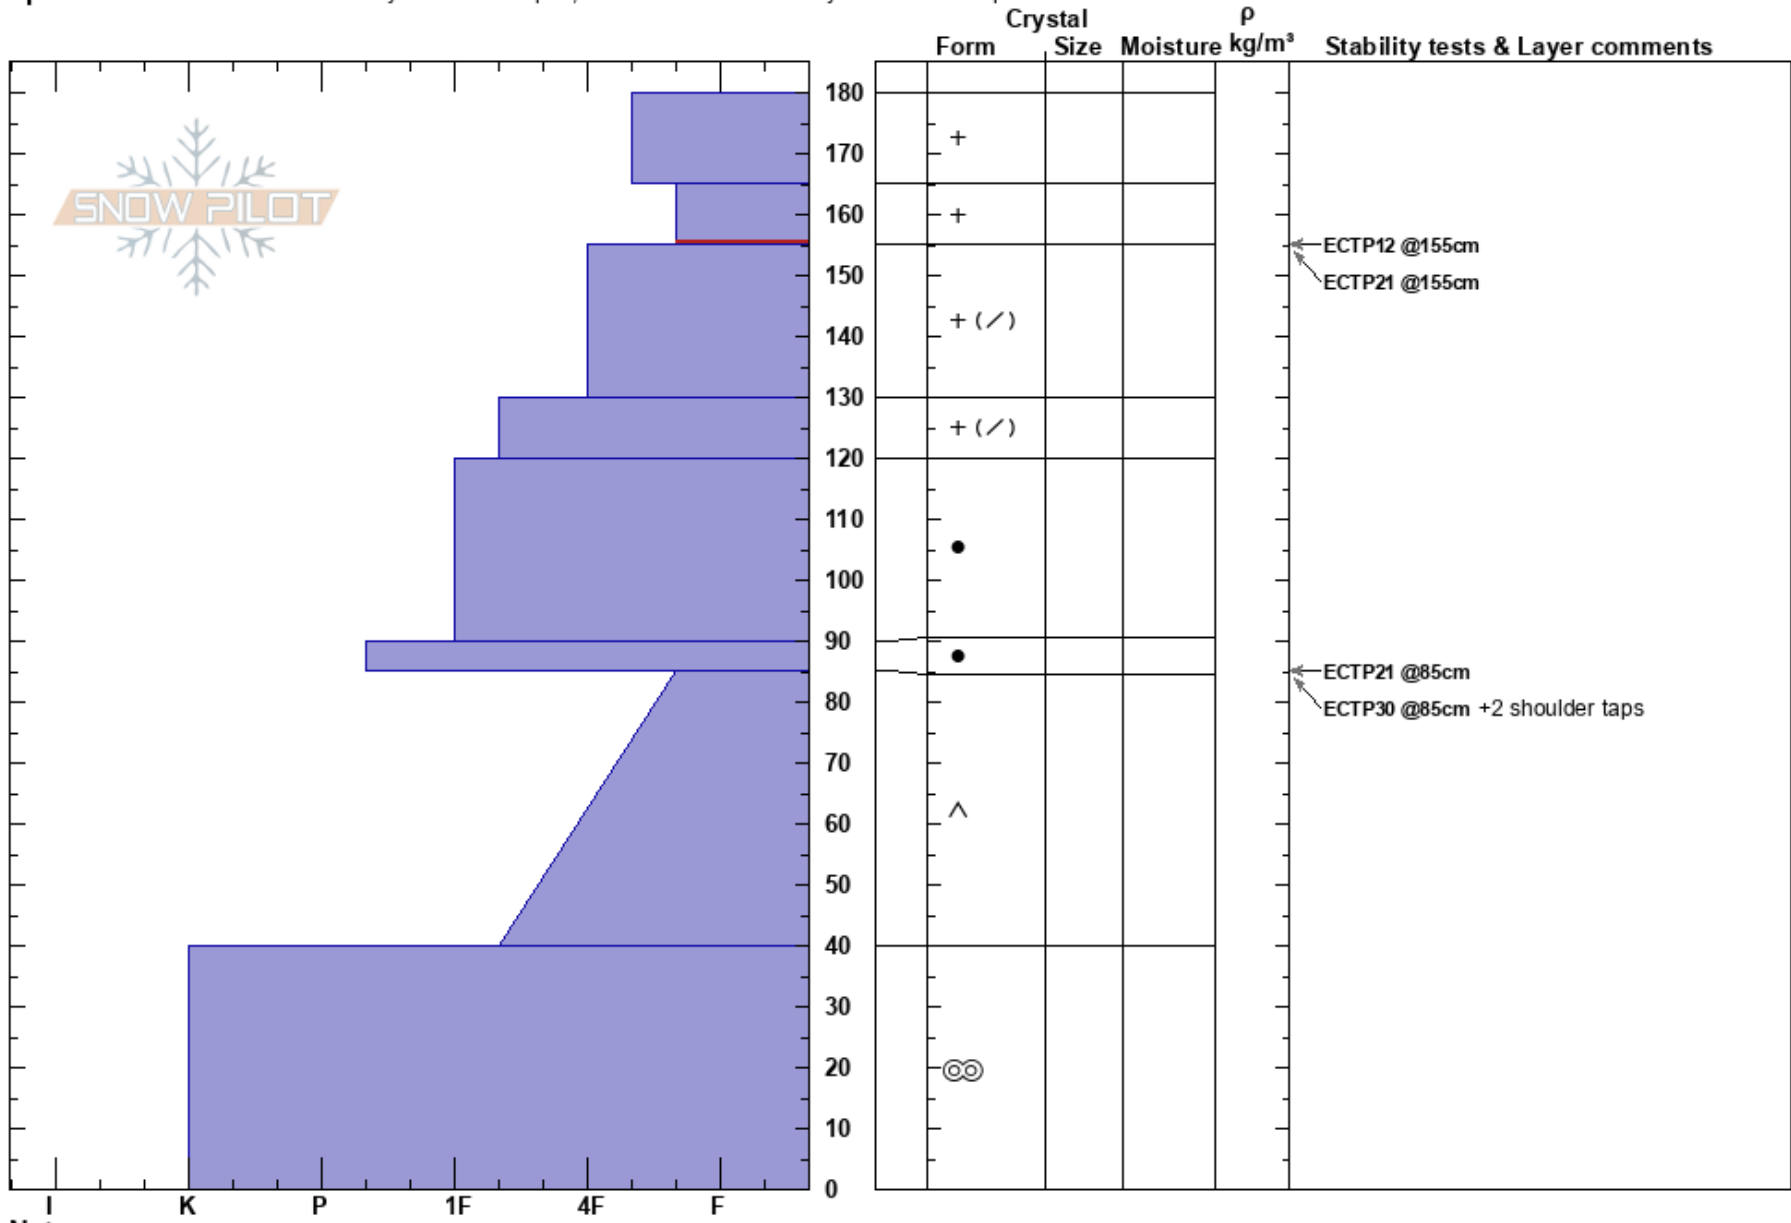

Jones Crk.
 Bridger Range
 MT
 Elevation: 8400 ft
 Aspect: 275°

Alex Marienthal
 01/15/2018 - 10:45am
 Co-ord: 45.82405N, -110.93309W
 Slope Angle: 35°
 Wind Loading: no

Stability: Poor
 Air Temperature:
 Sky Cover: SCT
 Precipitation: NO
 Wind: W Moderate

HS:180
 Layer Notes:
 165-155cm:Problematic layer

Specifics: Recent avalanche activity on similar slopes; Recent avalanche activity on different slopes

Notes: