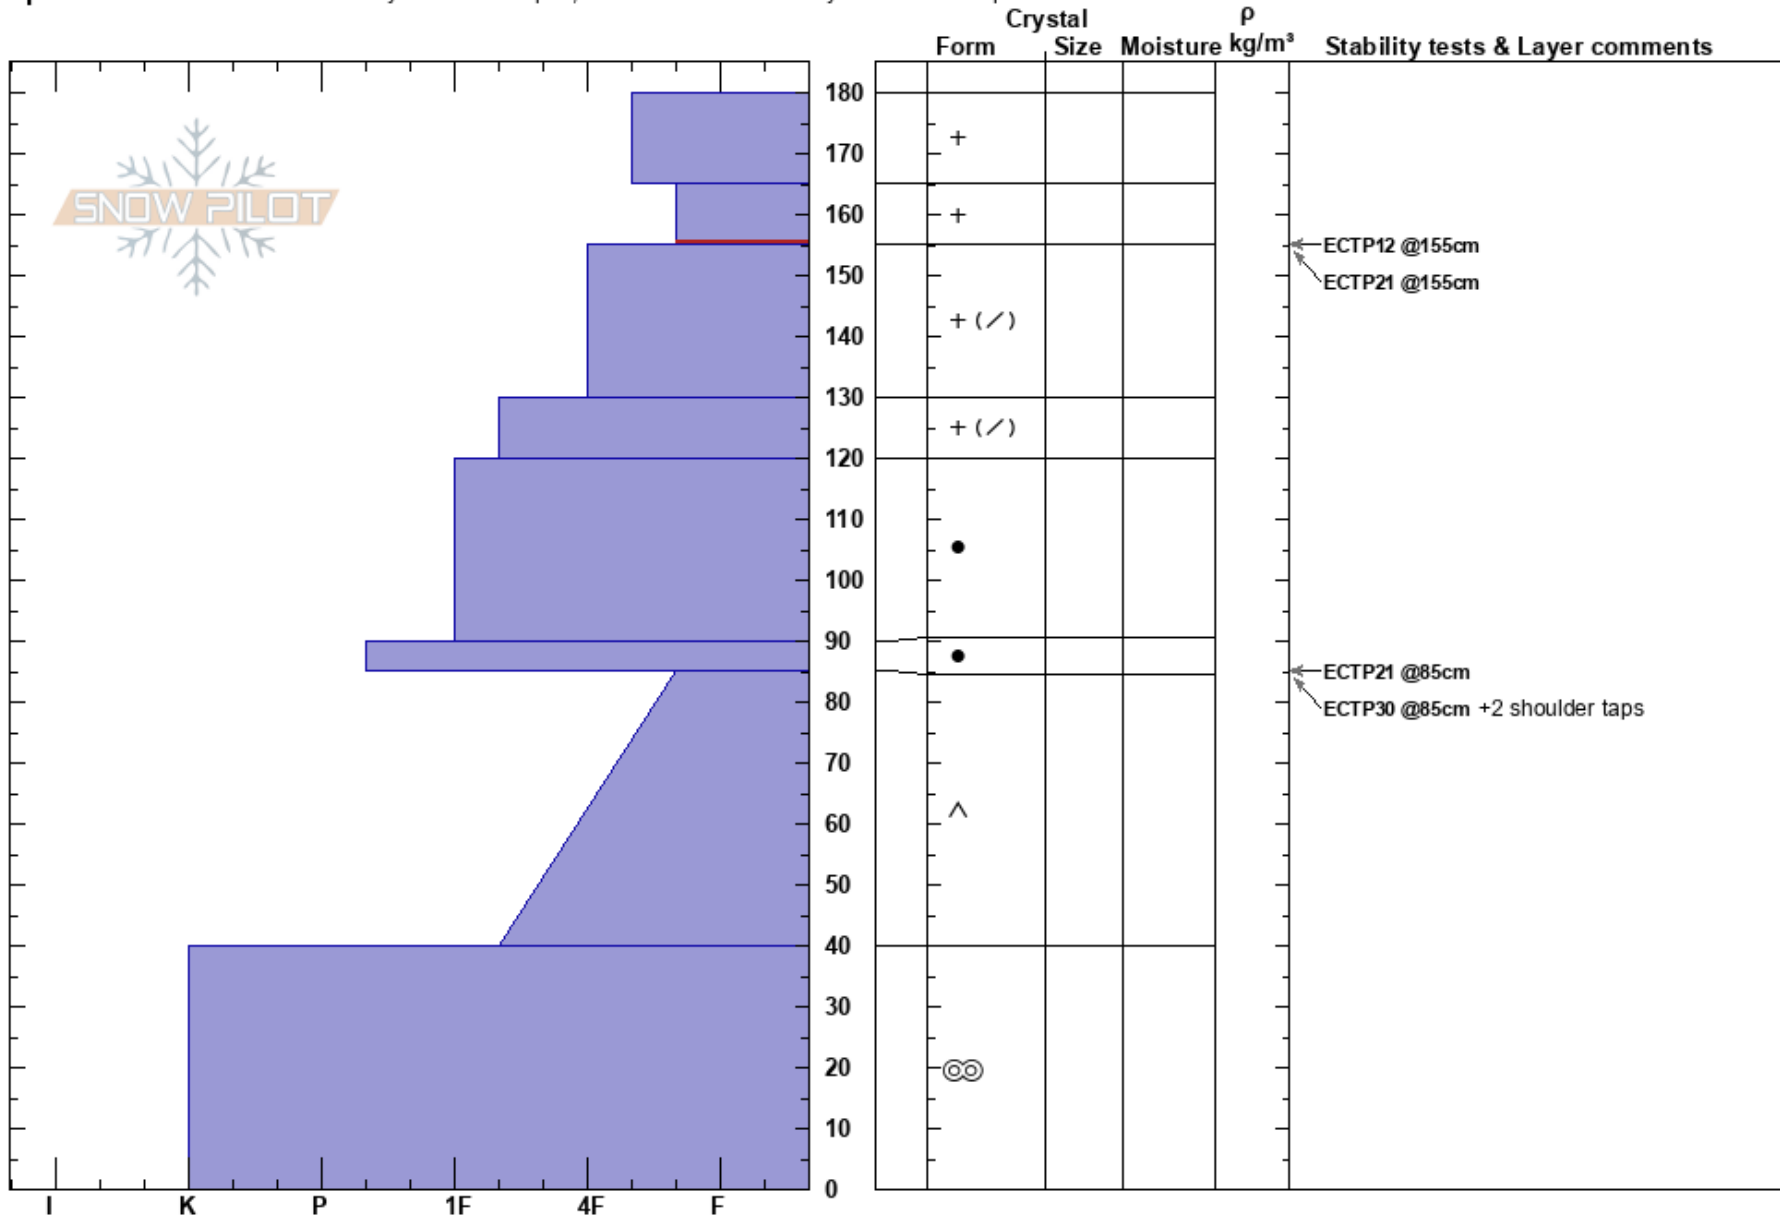

Jones Crk.
 Bridger Range
 MT
 Elevation: 8400 ft
 Aspect: 275°

Alex Marienthal
 01/15/2018 - 10:45am
 Co-ord: 45.82405N, -110.93309W
 Slope Angle: 35°
 Wind Loading: no

Stability: Poor
 Air Temperature:
 Sky Cover: SCT
 Precipitation: NO
 Wind: W Moderate

HS:180
 Layer Notes:
 165-155cm:Problematic layer

Specifics: Recent avalanche activity on similar slopes; Recent avalanche activity on different slopes

Notes: