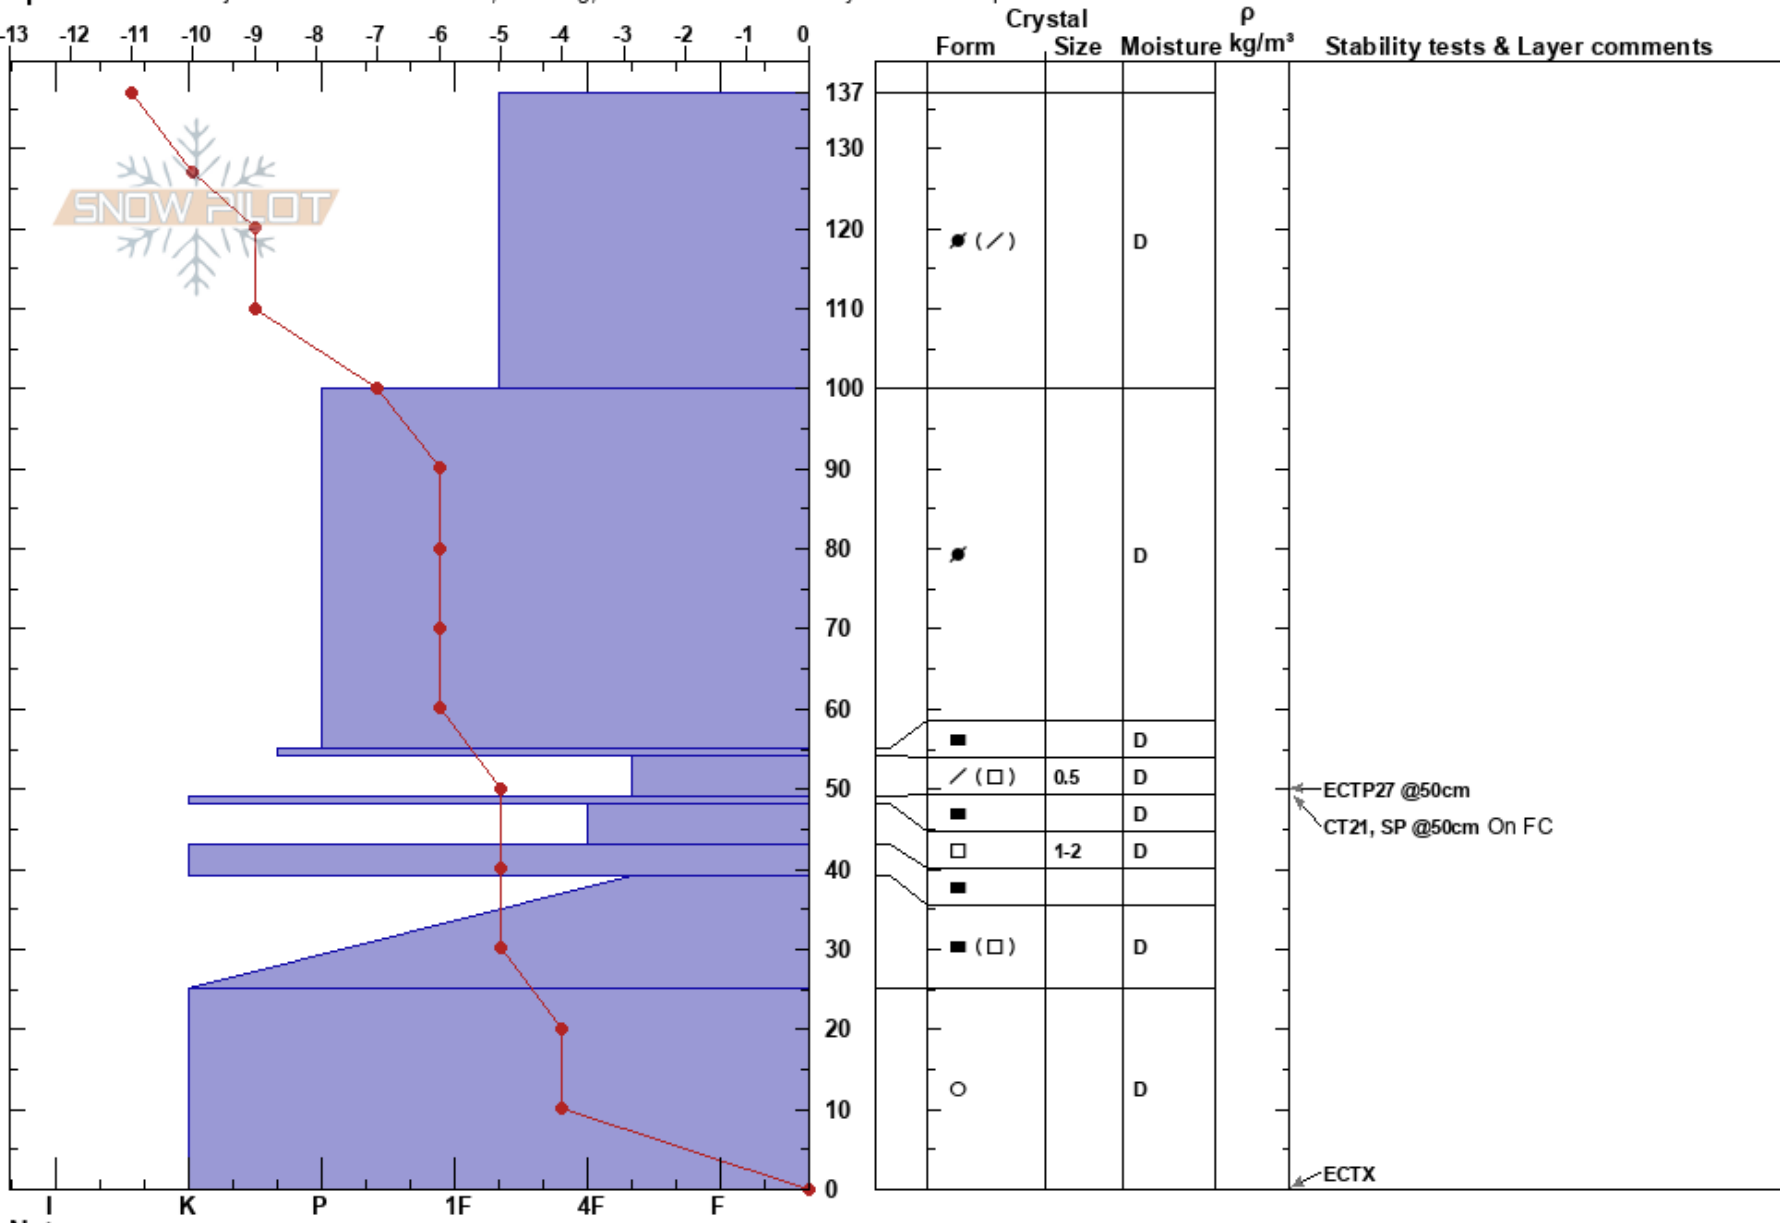

Doolans Crown Wall
 Remarkables Range
 New Zealand
 Elevation: 2000 m
 Aspect: SE

Remarks Snow Safety
 06/07/2023 - 14:00
 Co-ord: -45.06482S, 168.82525E
 Slope Angle: 38°
 Wind Loading:

Stability:
 Air Temperature: 0°C
 Sky Cover: CLR
 Precipitation: NO
 Wind: Calm
 HS:137
 PF:5 48-43cm:Problematic layer
 PS:2

Specifics: Pit is adjacent to avalanche: crown; Cracking; Recent avalanche activity on similar slopes

Notes: Crownwall investigation on Sa Sz 2.5