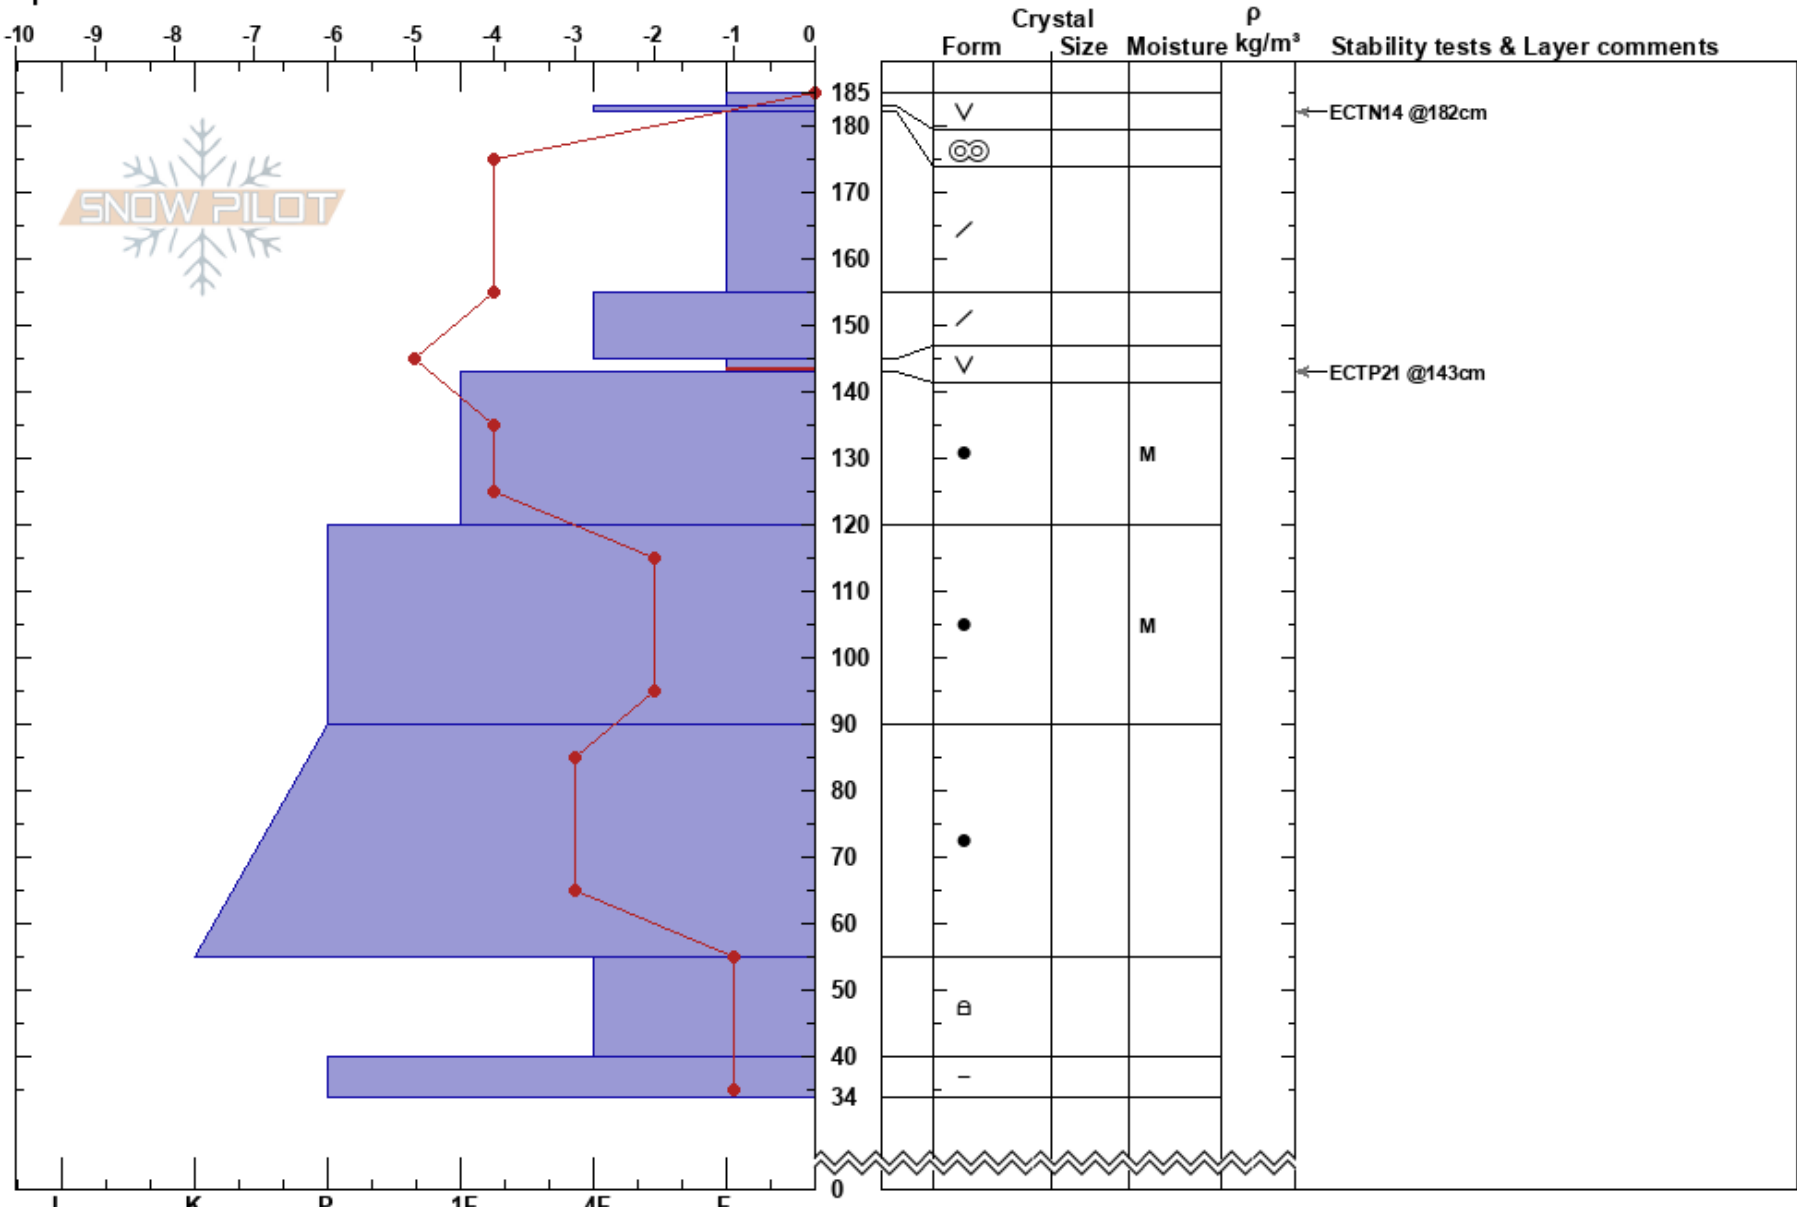

Low Road Saddle
 Rattlesnake Mtns
 MT
 Elevation: 7600 ft
 Aspect: 88°
 Specifics:

Logan King
 01/15/2018 - 11:45am
 Co-ord: 47.04394N, -113.98534W
 Slope Angle: 28°
 Wind Loading: no

Stability:
 Air Temperature: -4.5°C PF:25 145-143cm:Problematic layer
 Sky Cover: CLR
 Precipitation: NO
 Wind: E Moderate

Notes: Increasing easterly winds flooding over the ridge line across the valley.