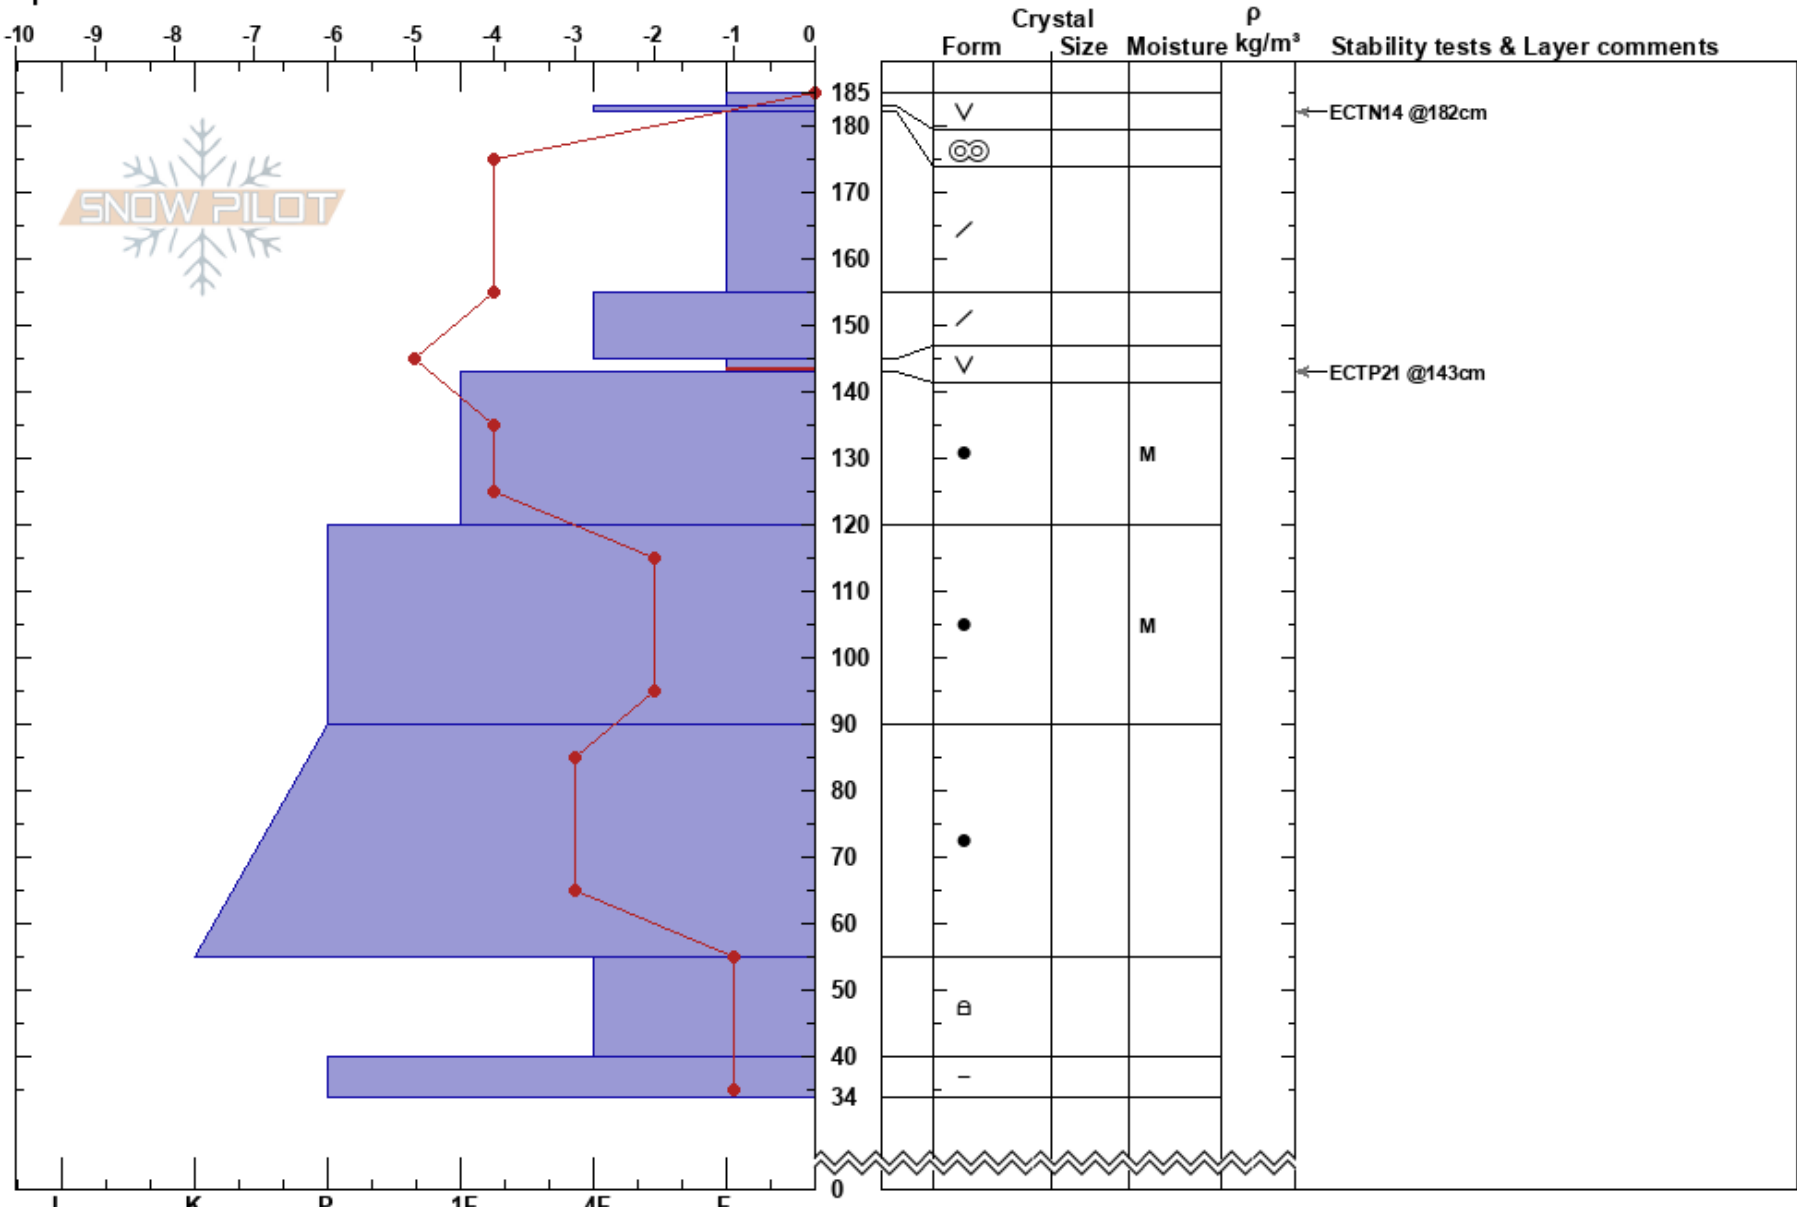

Low Road Saddle  
 Rattlesnake Mtns  
 MT  
 Elevation: 7600 ft  
 Aspect: 88°  
 Specifics:

Logan King  
 01/15/2018 - 11:45am  
 Co-ord: 47.04394N, -113.98534W  
 Slope Angle: 28°  
 Wind Loading: no

Stability:  
 Air Temperature: -4.5°C PF:25 145-143cm:Problematic layer  
 Sky Cover: CLR  
 Precipitation: NO  
 Wind: E Moderate

Notes: Increasing easterly winds flooding over the ridge line across the valley.