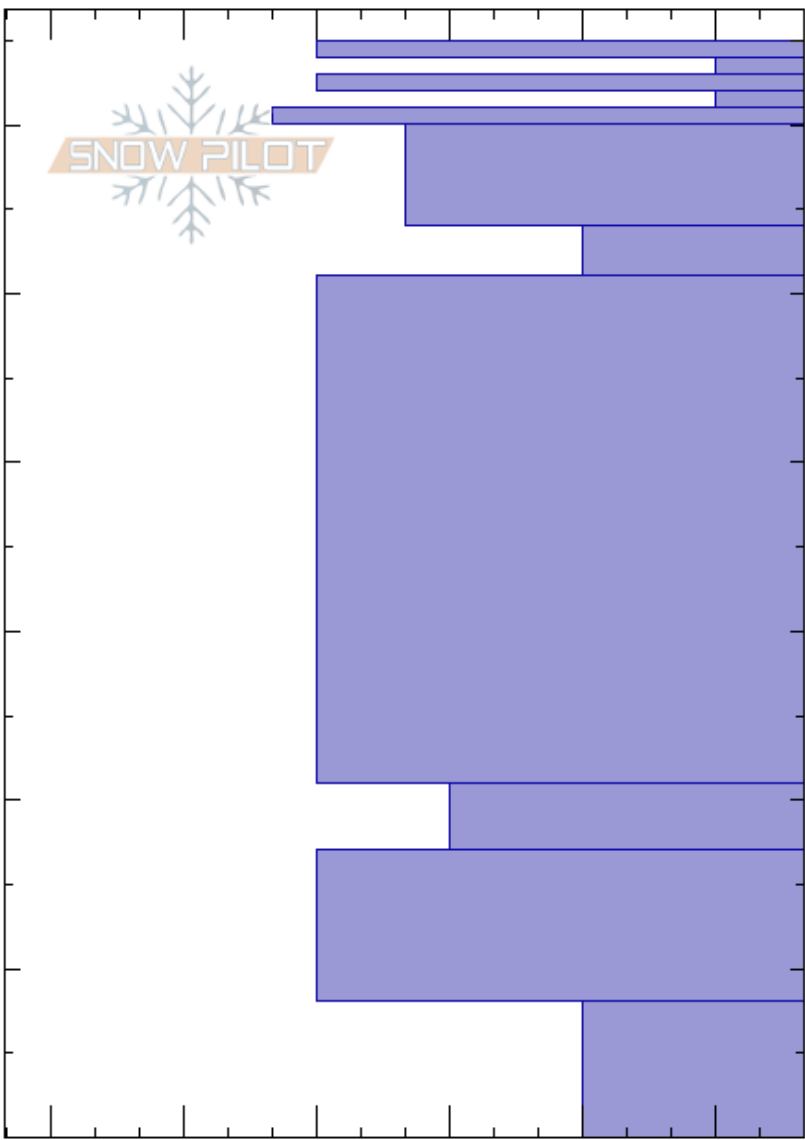

Keyhole
 Remarkables Range
 New Zealand
 Elevation: 1930 m
 Aspect: SE
 Specifics:

Remarks Snow Safety
 29/06/2023 - 11:00
 Co-ord: -45.06050S, 168.82717E
 Slope Angle: 35°
 Wind Loading:

Stability:
 Air Temperature:
 Sky Cover: CLR
 Precipitation: NO
 Wind: Calm

HS:65
 Layer Notes:
 64-63cm: Problematic layer

Height (m)	Crystal		Moisture	ρ kg/m ³	Stability tests & Layer comments
	Form	Size			
65	/	1			
64	=	1			
63	☒	2			← ECTP1 @63cm
62	=	1			
61	∨	10-15			
60	☐	1			
59	☉☉	2			
58	☒	2			← ECTN18 @51cm
50					
40					
30	☐	1			
20	☐	2			
10	●	1			
0	☐	2			