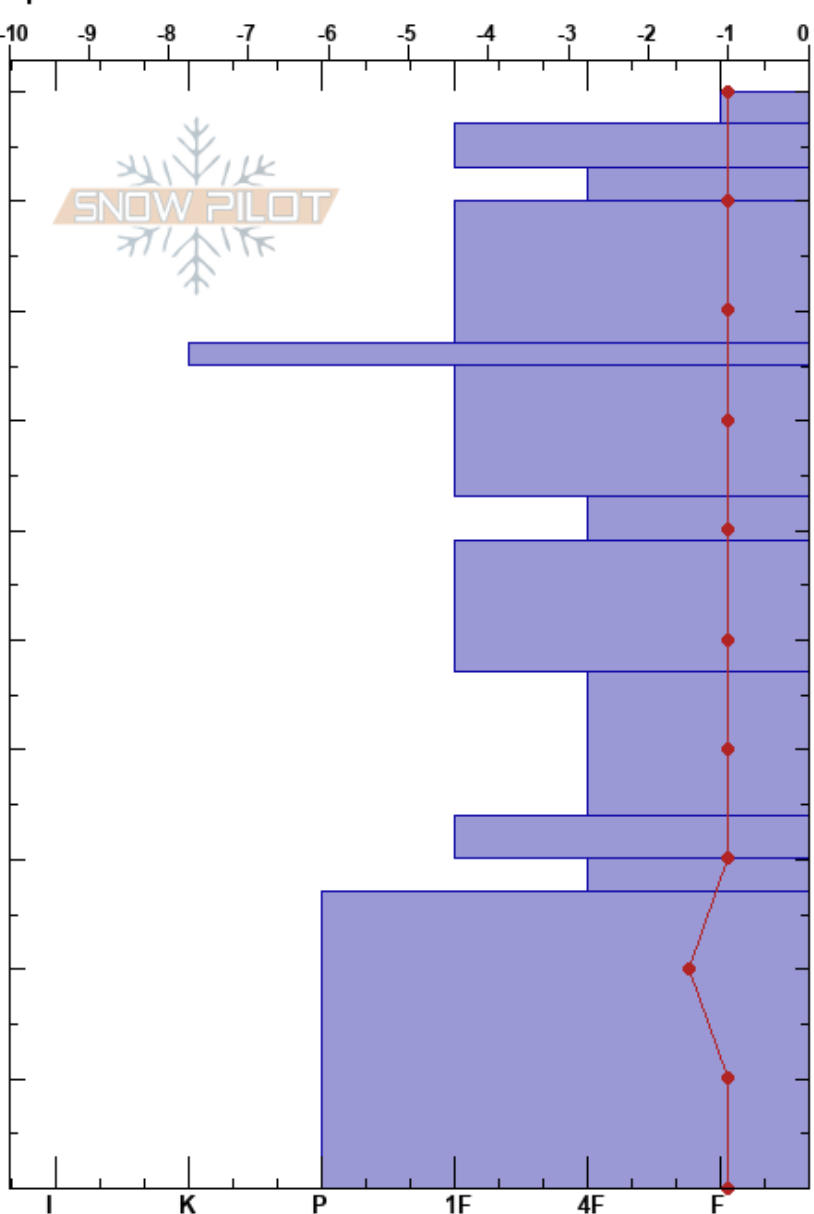

Castleberry - 5/20  
 North Cascades, West  
 WA

Kathleen Castleberry  
 05/20/2023 - 12:00pm  
 Co-ord: 48.84765N, -121.69558W  
 Slope Angle: 0°  
 Wind Loading: no

Stability: Good HS:100 Layer Notes:  
 Air Temperature: 15.5°C PF:2 63-59cm: Problematic layer  
 Sky Cover: CLR PS: 1  
 Precipitation: NO  
 Wind: SW Calm

Elevation: 1554 m  
 Aspect:  
 Specifics:

Height (cm)	Crystal		Moisture	$\rho$ kg/m <sup>3</sup>	Stability tests & Layer comments
	Form	Size			
100	•			505	
95	•				
90	•			471	
85	•				
80	■			596	
75					
70	•			627	
65					
60	•			530	
55	•				
50				593	
45					
40	•			534	
35	•				
30	•			522	
25					
20				436	
15	•				
10				529	
0					