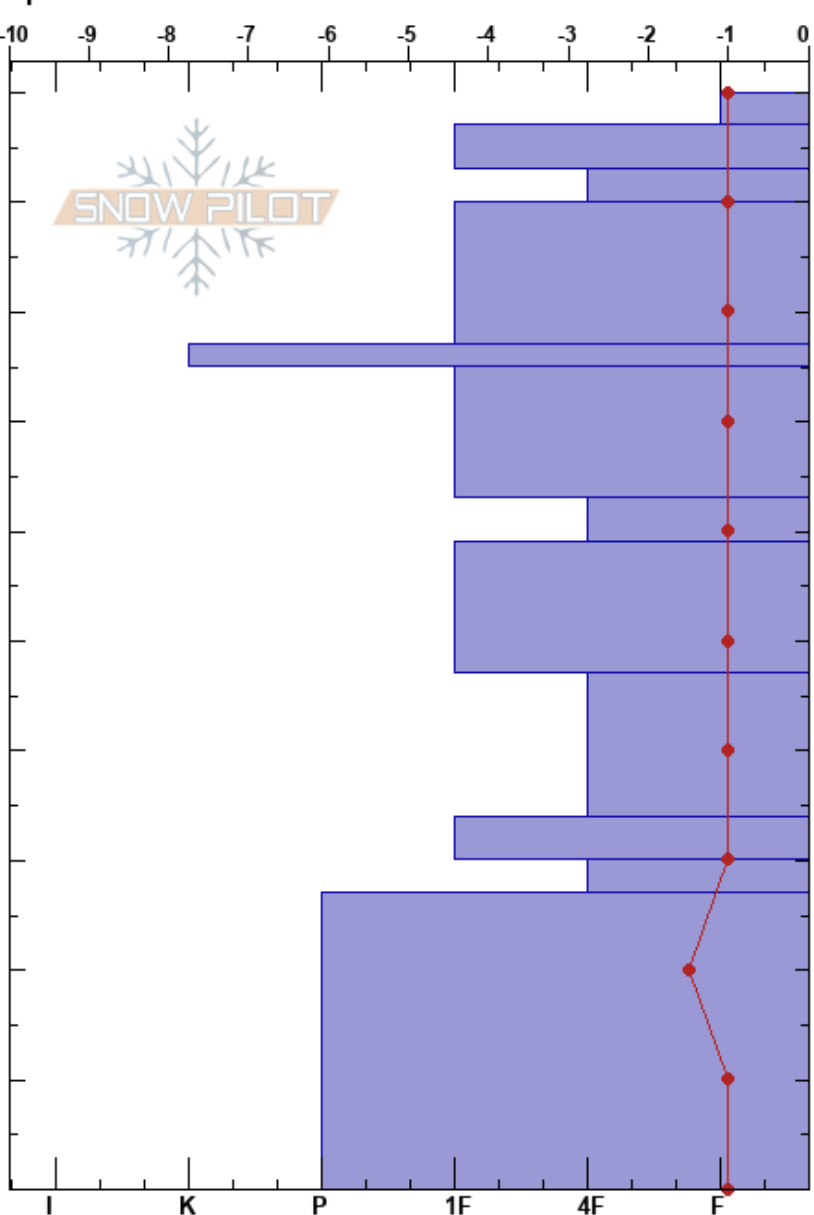

Castleberry - 5/20
 North Cascades, West
 WA

Kathleen Castleberry
 05/20/2023 - 12:00pm
 Co-ord: 48.84765N, -121.69558W
 Slope Angle: 0°
 Wind Loading: no

Stability: Good HS:100 Layer Notes:
 Air Temperature: 15.5°C PF:2 63-59cm: Problematic layer
 Sky Cover: CLR PS: 1
 Precipitation: NO
 Wind: SW Calm

Elevation: 1554 m
 Aspect:
 Specifics:

Height (cm)	Crystal		Moisture	ρ kg/m³	Stability tests & Layer comments
	Form	Size			
100	•			505	
95	•				
90	•			471	
85	•				
80	■			596	
75					
70	•			627	
65					
60	•			530	
55	•				
50				593	
45					
40	•			534	
35	•				
30	•			522	
25					
20				436	
15	•				
10				529	
0					