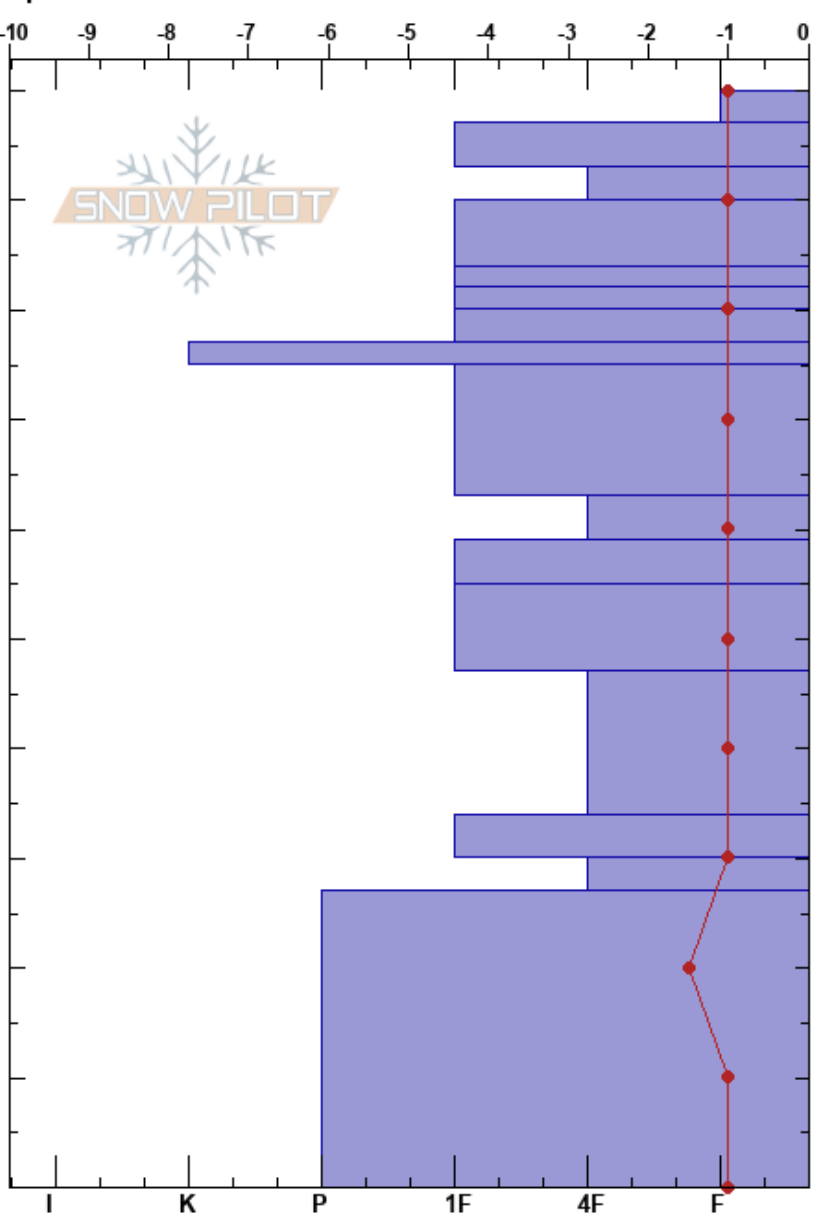

ConleyHeatherMeadows
North-Central Cascades
WA

Kathryn Conley
05/20/2023 - 12:00pm
Co-ord: 48.84723N, -121.69393W
Slope Angle:
Wind Loading: no

Stability:
Air Temperature: 15°C
Sky Cover: FEW
Precipitation: NO
Wind: SW Calm

HS:100
PF:5
PS:2

Layer Notes:

Specifics:

Height (m)	Crystal		Moisture	ρ kg/m ³	Stability tests & Layer comments
	Form	Size			
100	•			503	
90	•			471	
80	•			596	
70	•			627	
60	•			530	
50	•			593	
40	•			534	
30	•			522	
20				436	
10	•			529	