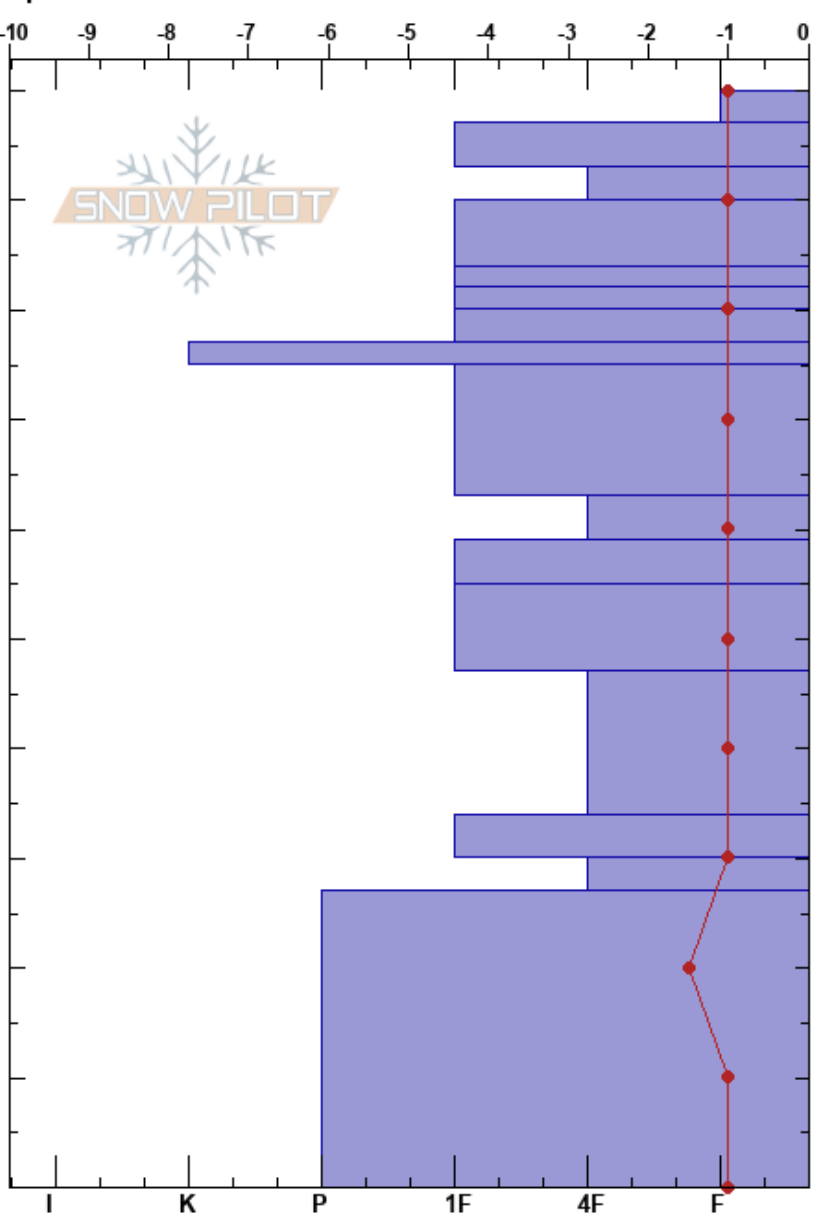

ConleyHeatherMeadows
North-Central Cascades
WA

Kathryn Conley
05/20/2023 - 12:00pm
Co-ord: 48.84723N, -121.69393W
Slope Angle:
Wind Loading: no

Stability:
Air Temperature: 15°C
Sky Cover: FEW
Precipitation: NO
Wind: SW Calm

HS:100
PF:5
PS:2

Layer Notes:

Specifics:

Height (m)	Crystal		Moisture	ρ kg/m ³	Stability tests & Layer comments
	Form	Size			
100	•			503	
90	•			471	
80	•			596	
70	•			627	
60	•			530	
50	•			593	
40	•			534	
30	•			522	
20				436	
10				529	