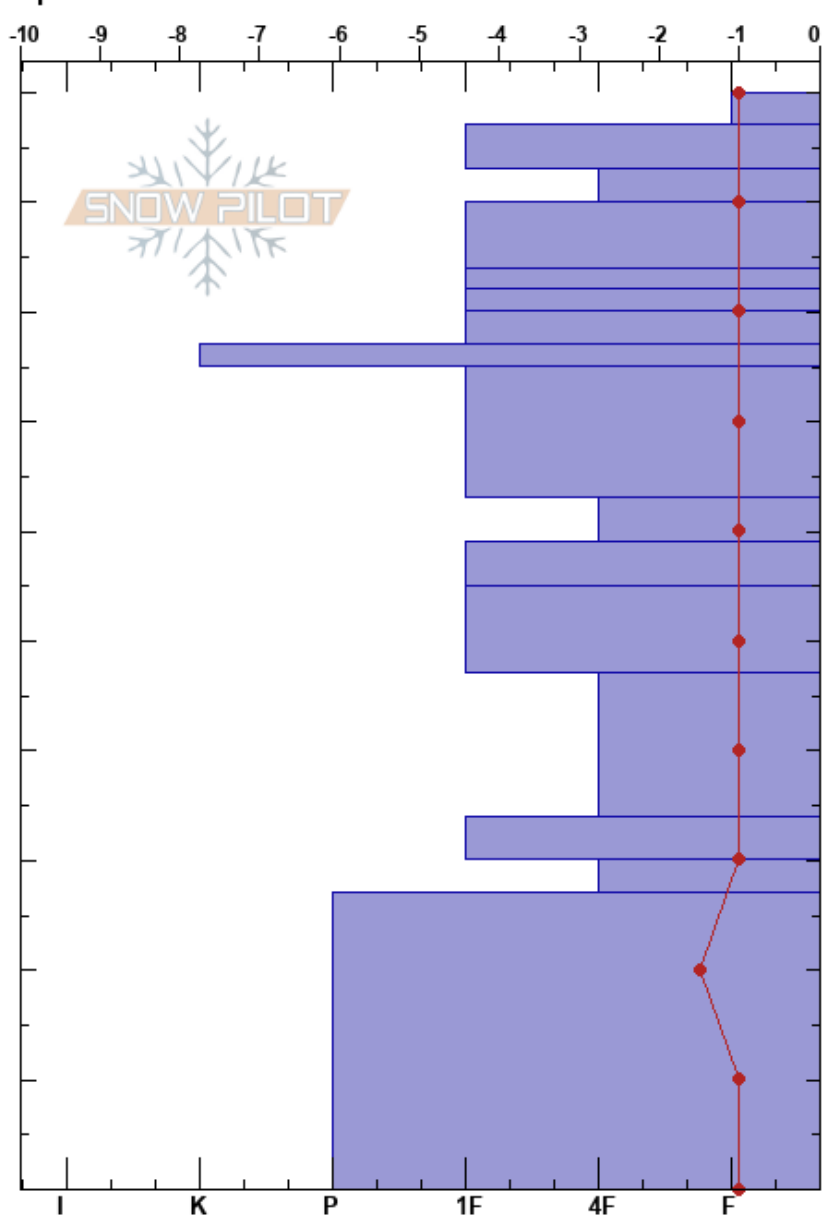

ConleyHeatherMeadows
 North-Central Cascades
 WA
 Elevation: 1554 m
 Aspect:
 Specifics:

Kathryn Conley
 05/20/2023 - 12:00pm
 Co-ord: 48.84723N, -121.69393W
 Slope Angle:
 Wind Loading: no

Stability:
 Air Temperature: 15°C
 Sky Cover: FEW
 Precipitation: NO
 Wind: SW Calm

HS:100
 PF:5
 PS:2

Layer Notes:

Height (m)	Crystal		Moisture	ρ kg/m ³	Stability tests & Layer comments
	Form	Size			
100	•			503	
90	•			471	
80	•			596	
70	•			627	
60	•			530	
50	•			593	
40	•			534	
30	•			522	
20				436	
10	•			529	