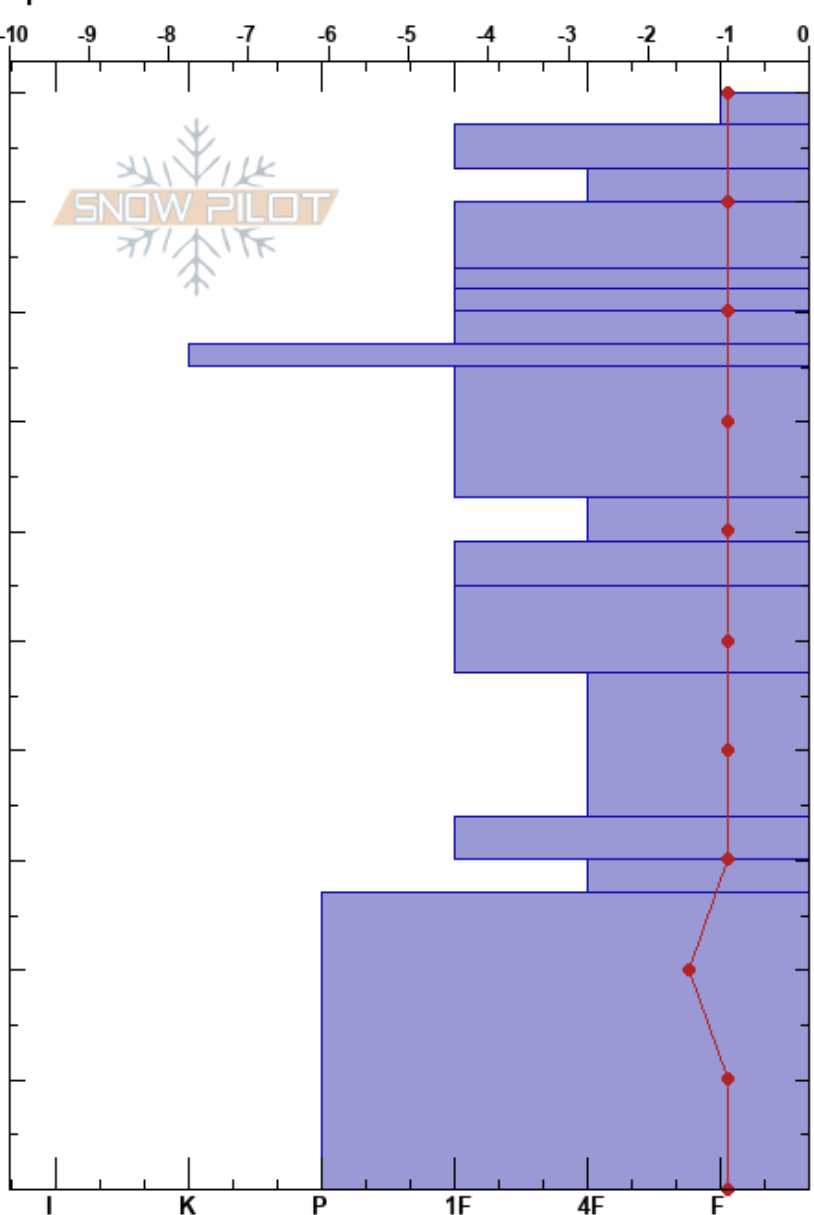

ConleyHeatherMeadows  
North-Central Cascades  
WA

Kathryn Conley  
05/20/2023 - 12:00pm  
Co-ord: 48.84723N, -121.69393W  
Slope Angle:  
Wind Loading: no

Stability:  
Air Temperature: 15°C  
Sky Cover: FEW  
Precipitation: NO  
Wind: SW Calm

HS:100  
PF:5  
PS:2

Layer Notes:

Specifics:

Height (m)	Crystal		Moisture	$\rho$ kg/m <sup>3</sup>	Stability tests & Layer comments
	Form	Size			
100				503	
90				471	
80				596	
70				627	
60				530	
50				593	
40				534	
30				522	
20				436	
10				529	