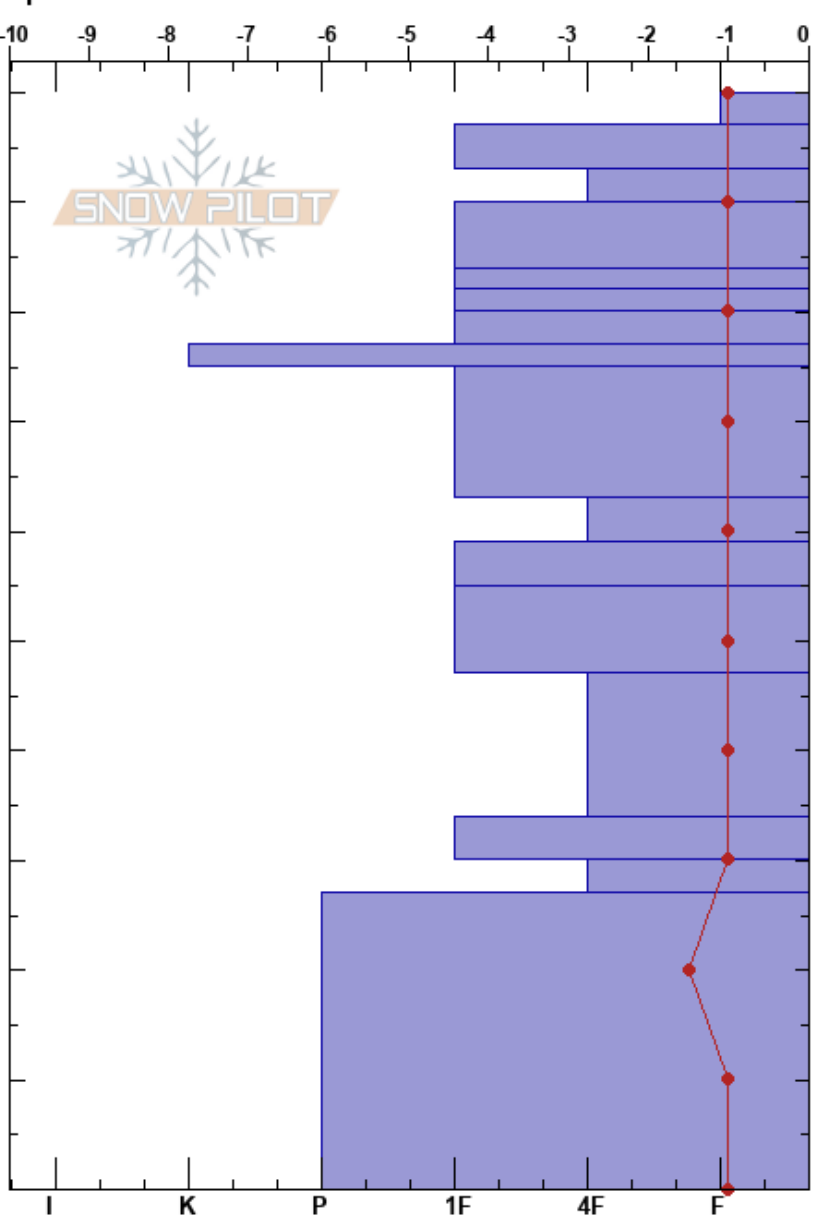

ConleyHeatherMeadows  
 North-Central Cascades  
 WA  
 Elevation: 1554 m  
 Aspect:  
 Specifics:

Kathryn Conley  
 05/20/2023 - 12:00pm  
 Co-ord: 48.84723N, -121.69393W  
 Slope Angle:  
 Wind Loading: no

Stability:  
 Air Temperature: 15°C  
 Sky Cover: FEW  
 Precipitation: NO  
 Wind: SW Calm

HS:100  
 PF:5  
 PS:2

Layer Notes:

Height (m)	Crystal		Moisture	$\rho$ kg/m <sup>3</sup>	Stability tests & Layer comments
	Form	Size			
100	•			503	
90	•			471	
80	•			596	
70	•			627	
60	•			530	
50	•			593	
40	•			534	
30	•			522	
20				436	
10				529	