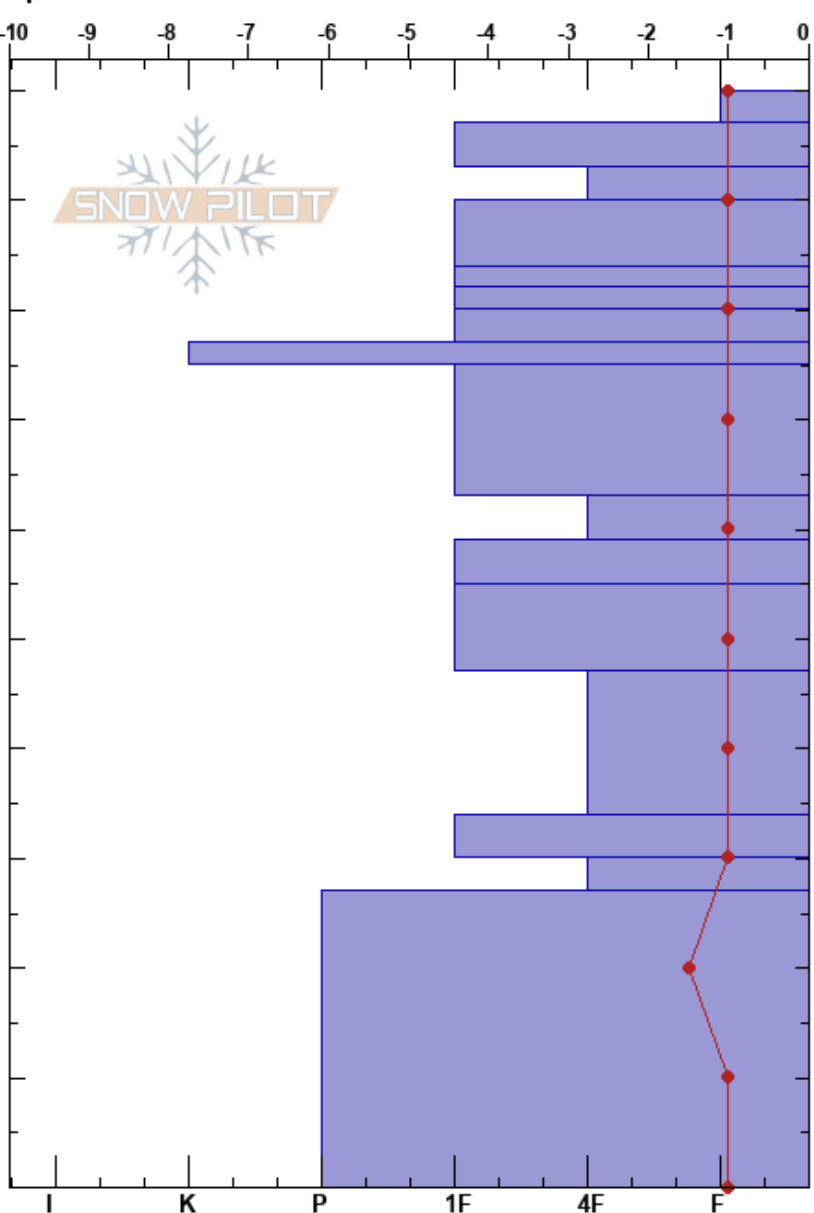

ConleyHeatherMeadows
North-Central Cascades
WA

Kathryn Conley
05/20/2023 - 12:00pm
Co-ord: 48.84723N, -121.69393W
Slope Angle:
Wind Loading: no

Stability:
Air Temperature: 15°C
Sky Cover: FEW
Precipitation: NO
Wind: SW Calm

HS:100
PF:5
PS:2

Layer Notes:

Specifics:

Height (m)	Crystal		Moisture	ρ kg/m ³	Stability tests & Layer comments
	Form	Size			
100				503	
90				471	
80				596	
70				627	
60				530	
50				593	
40				534	
30				522	
20				436	
10				529	