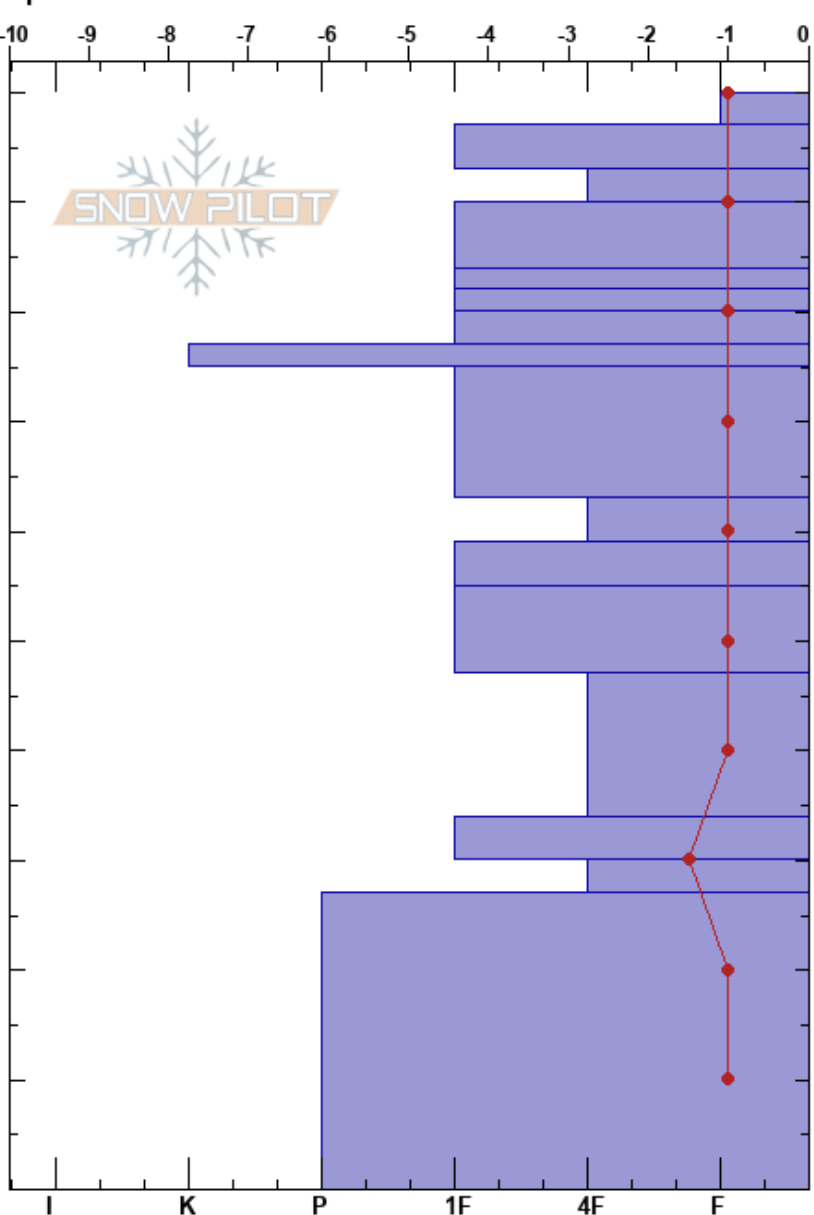

warm turtle  
 North Cascades, West  
 WA  
 Elevation: 5140 ft  
 Aspect: NE  
 Specifics:

bellz drake  
 05/20/2023 - 12:00pm  
 Co-ord: 48.84700N, -121.69198W  
 Slope Angle: 30°  
 Wind Loading:

Stability:  
 Air Temperature: 14°C  
 Sky Cover: CLR  
 Precipitation: NO  
 Wind: Calm

HS:100  
 PF:10  
 PS:5  
 Layer Notes:

Altitude (ft)	Crystal		Moisture	$\rho$ kg/m <sup>3</sup>	Stability tests & Layer comments
	Form	Size			
100				503	
90				471	
80				596	
70				627	
60				530	
50				593	
40				534	
30				522	
20				436	
10				529	