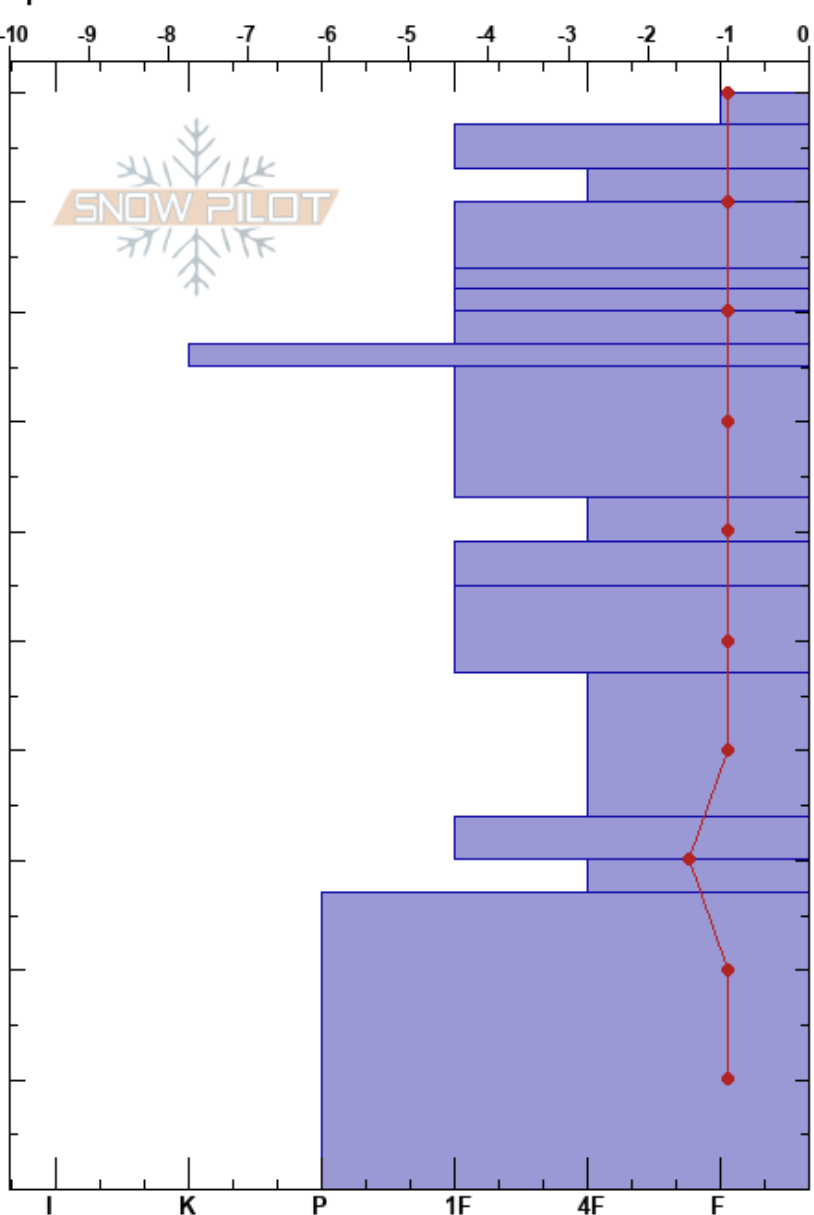

warm turtle
 North Cascades, West
 WA
 Elevation: 5140 ft
 Aspect: NE
 Specifics:

bellz drake
 05/20/2023 - 12:00pm
 Co-ord: 48.84700N, -121.69198W
 Slope Angle: 30°
 Wind Loading:

Stability:
 Air Temperature: 14°C
 Sky Cover: CLR
 Precipitation: NO
 Wind: Calm

HS:100
 PF:10
 PS:5
 Layer Notes:

Height (m)	Crystal		Moisture	ρ kg/m ³	Stability tests & Layer comments
	Form	Size			
100	•			503	
90	•			471	
80	•			596	
70	•			627	
60	•			530	
50	•			593	
40	•			534	
30	•			522	
20				436	
10	•			529	