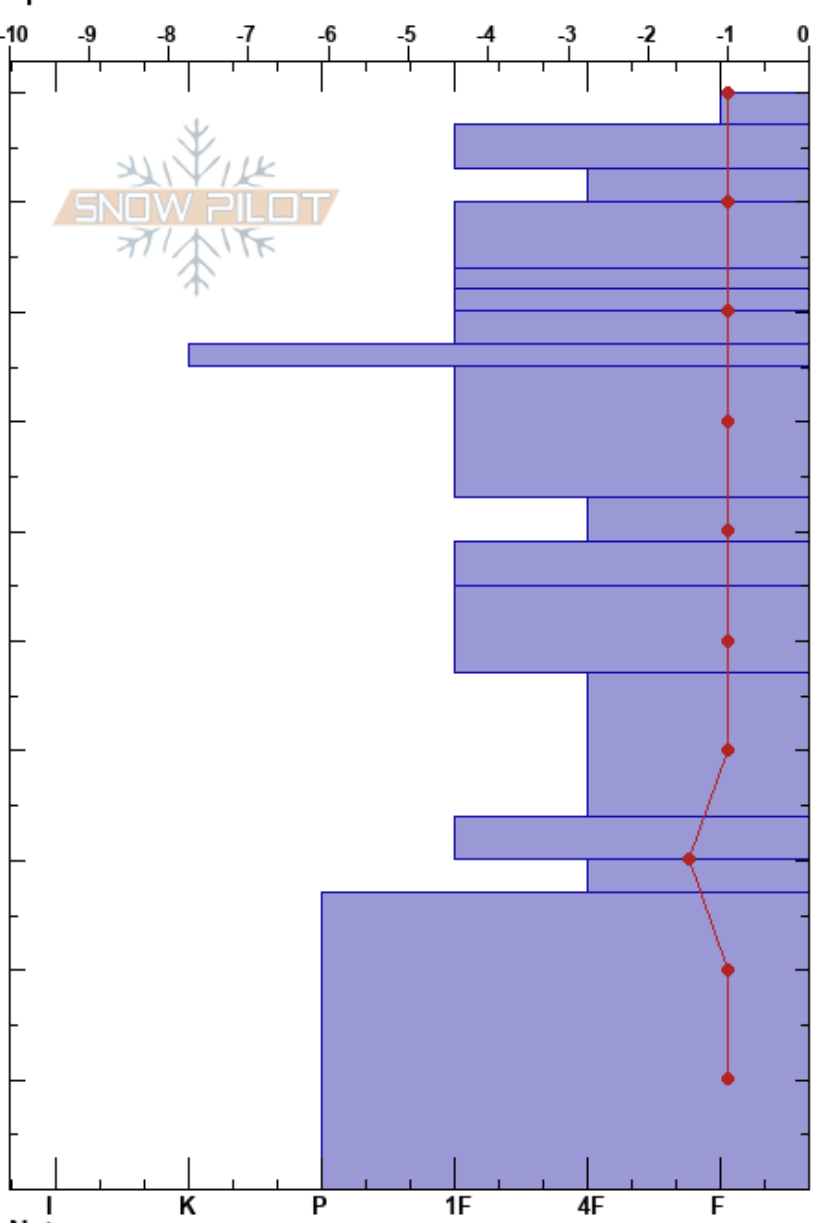

warm turtle
 North Cascades, West
 WA
 Elevation: 5140 ft
 Aspect: NE
 Specifics:

bellz drake
 05/20/2023 - 12:00pm
 Co-ord: 48.84700N, -121.69198W
 Slope Angle: 30°
 Wind Loading:

Stability:
 Air Temperature: 14°C
 Sky Cover: CLR
 Precipitation: NO
 Wind: Calm

HS:100
 PF:10
 PS:5
 Layer Notes:

Height (m)	Crystal		Moisture	ρ kg/m ³	Stability tests & Layer comments
	Form	Size			
100	•			503	
90	•			471	
80	•			596	
70	•			627	
60	•			530	
50	•			593	
40	•			534	
30	•			522	
20				436	
10	•			529	