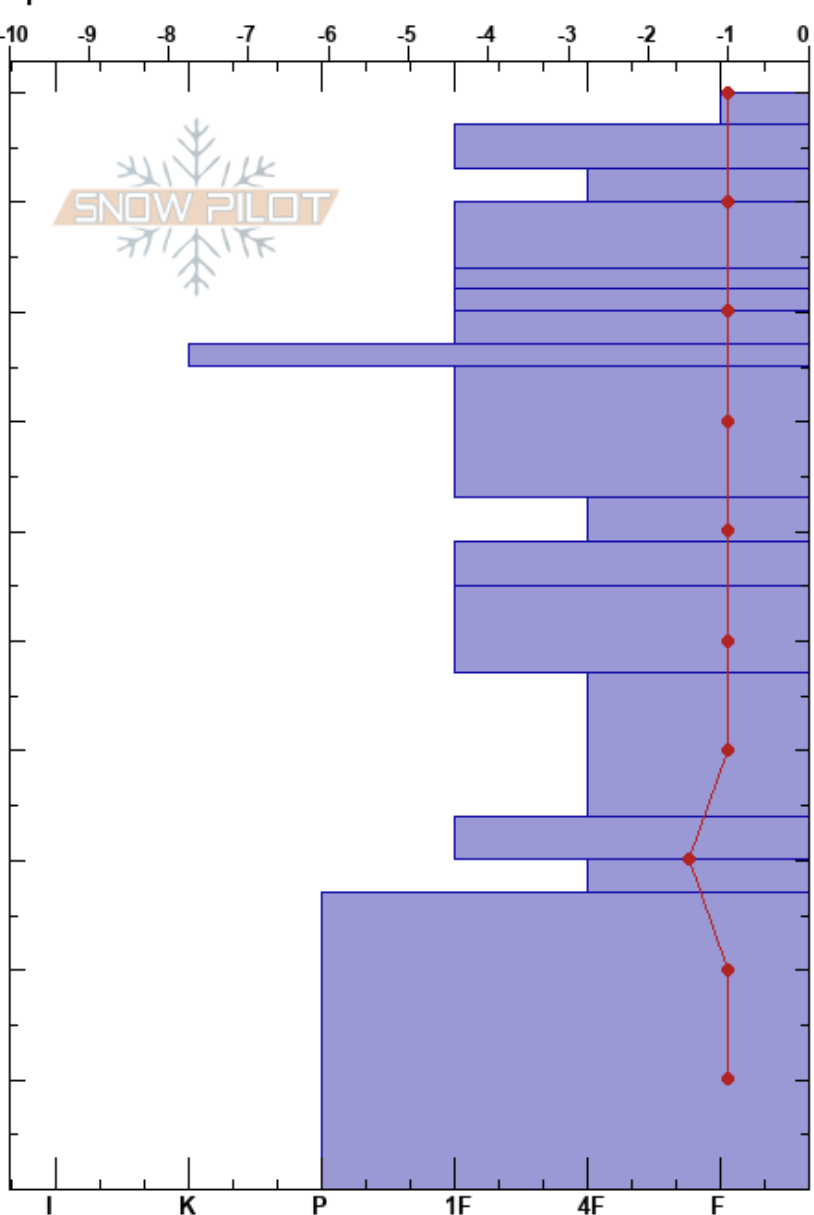

warm turtle  
 North Cascades, West  
 WA  
 Elevation: 5140 ft  
 Aspect: NE  
 Specifics:

bellz drake  
 05/20/2023 - 12:00pm  
 Co-ord: 48.84700N, -121.69198W  
 Slope Angle: 30°  
 Wind Loading:

Stability:  
 Air Temperature: 14°C  
 Sky Cover: CLR  
 Precipitation: NO  
 Wind: Calm

HS:100  
 PF:10  
 PS:5  
 Layer Notes:

Pressure (hPa)	Crystal		Moisture	$\rho$ kg/m <sup>3</sup>	Stability tests & Layer comments
	Form	Size			
100				503	
90				471	
80				596	
70				627	
60				530	
50				593	
40				534	
30				522	
20				436	
10				529	