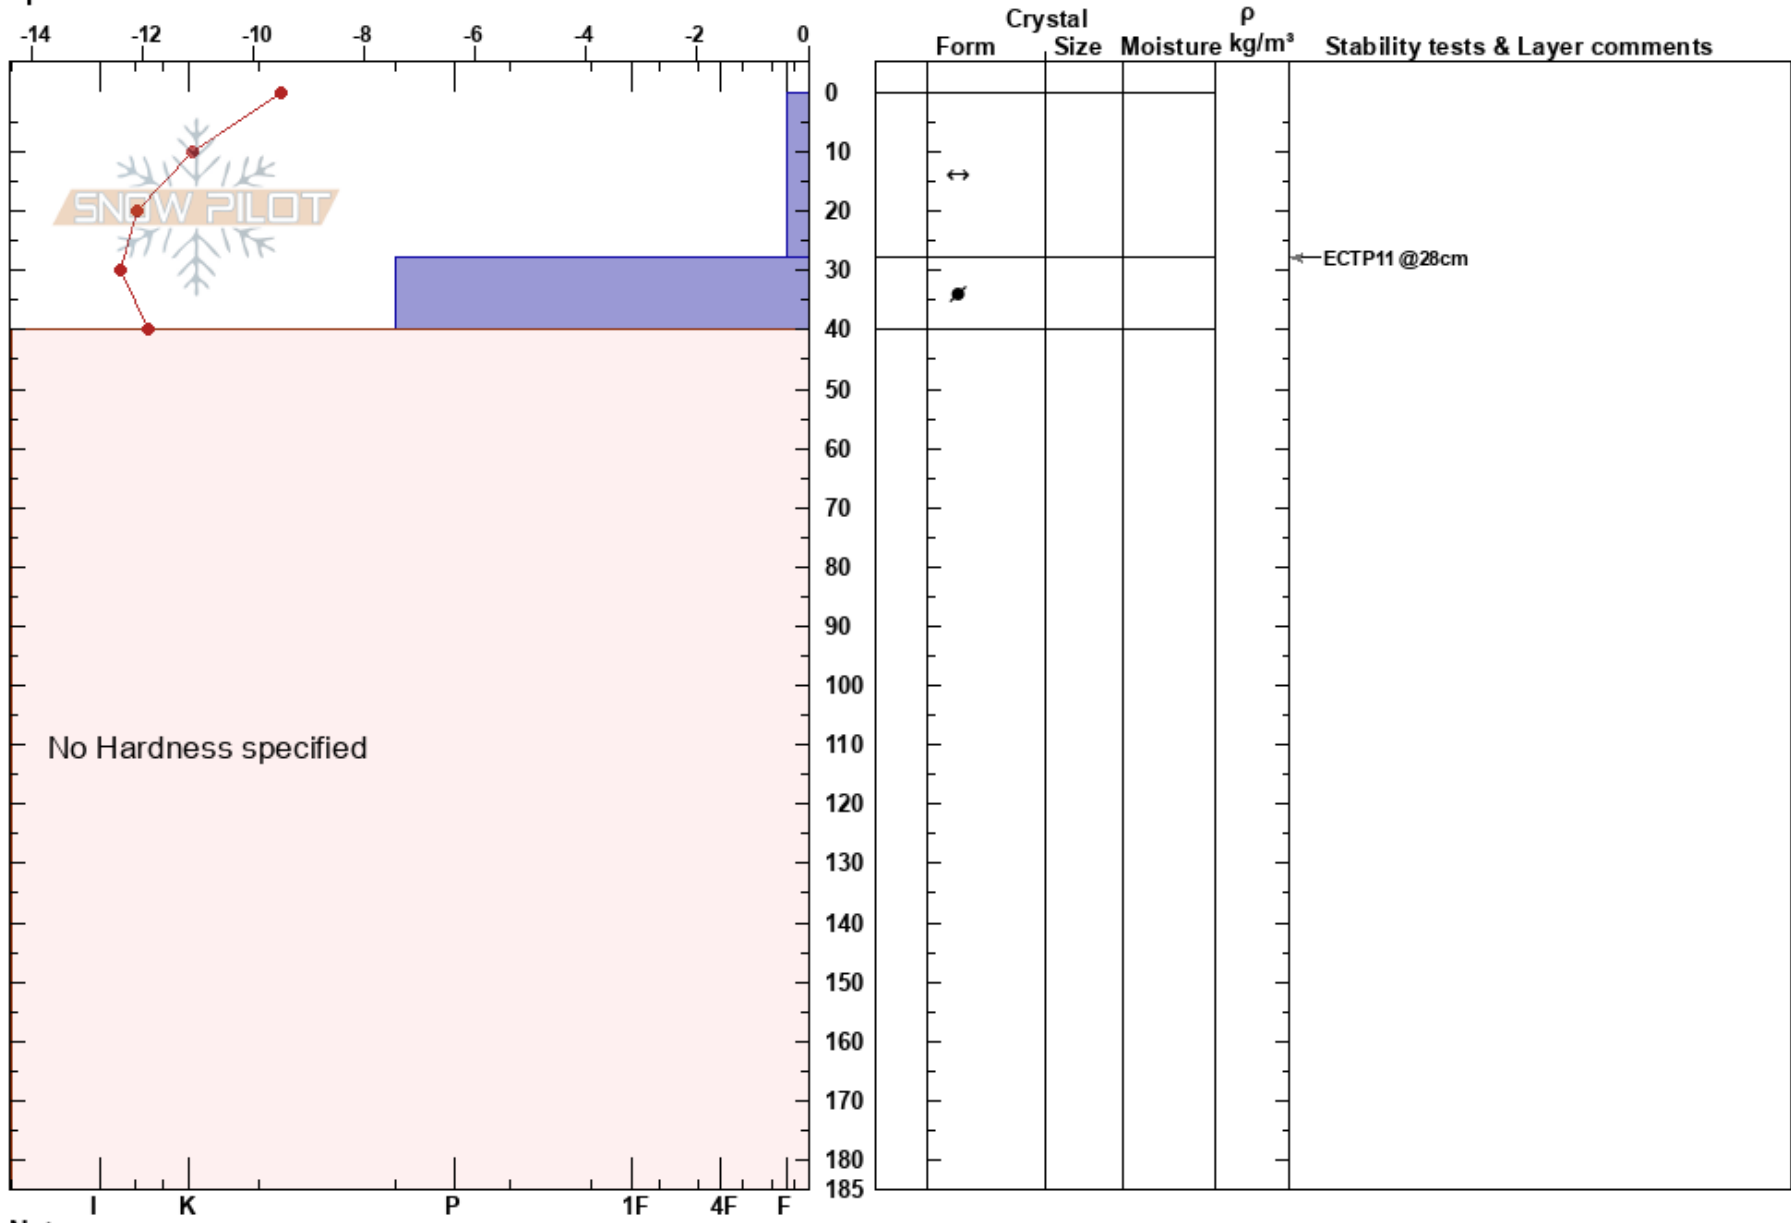

RMB Fäbodåket  
Funäsfjällen  
Sweden  
Elevation: 850 m  
Aspect: E  
Specifics:

Mattias Åberg  
15/01/2018 - 10:20  
Co-ord: 62.67735N, 12.39498E  
Slope Angle: 21°  
Wind Loading: yes

Stability: HS:185  
Air Temperature: -10°C PF:30  
Sky Cover: OVC  
Precipitation: S-1  
Wind: S Strong

Layer Notes:

Notes: