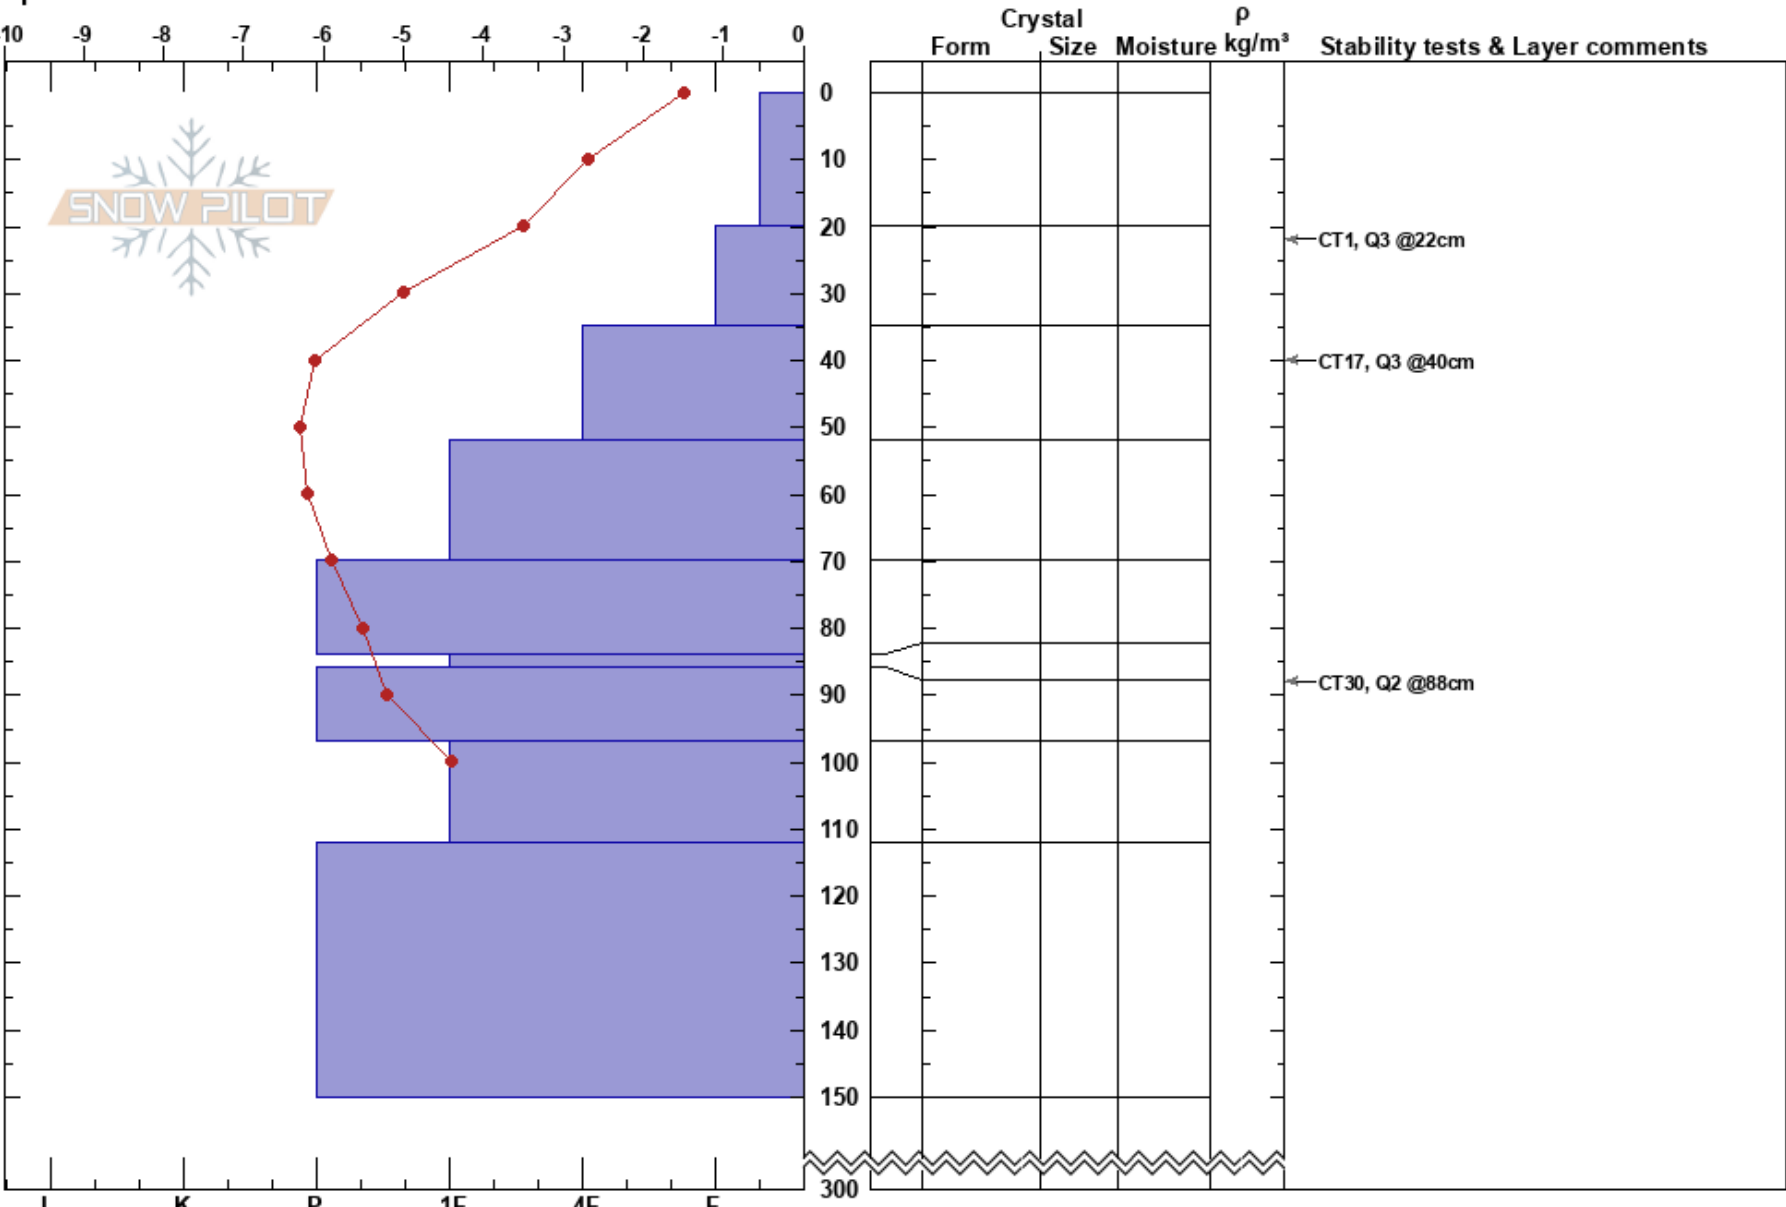

Kiroro near exit 4 NE  
 KIRORO  
 Japan  
 Elevation: 870 m  
 Aspect: NE  
 Specifics:

Sean Murray  
 15/01/2018 - 14:30  
 Co-ord: 500644E 4766355N  
 Slope Angle: 28°  
 Wind Loading: yes

Stability:  
 Air Temperature: -1.2°C PF:40  
 Sky Cover: OVC  
 Precipitation: NO  
 Wind: SW Light Breeze

Layer Notes:

Notes: I K P 1F 4F F