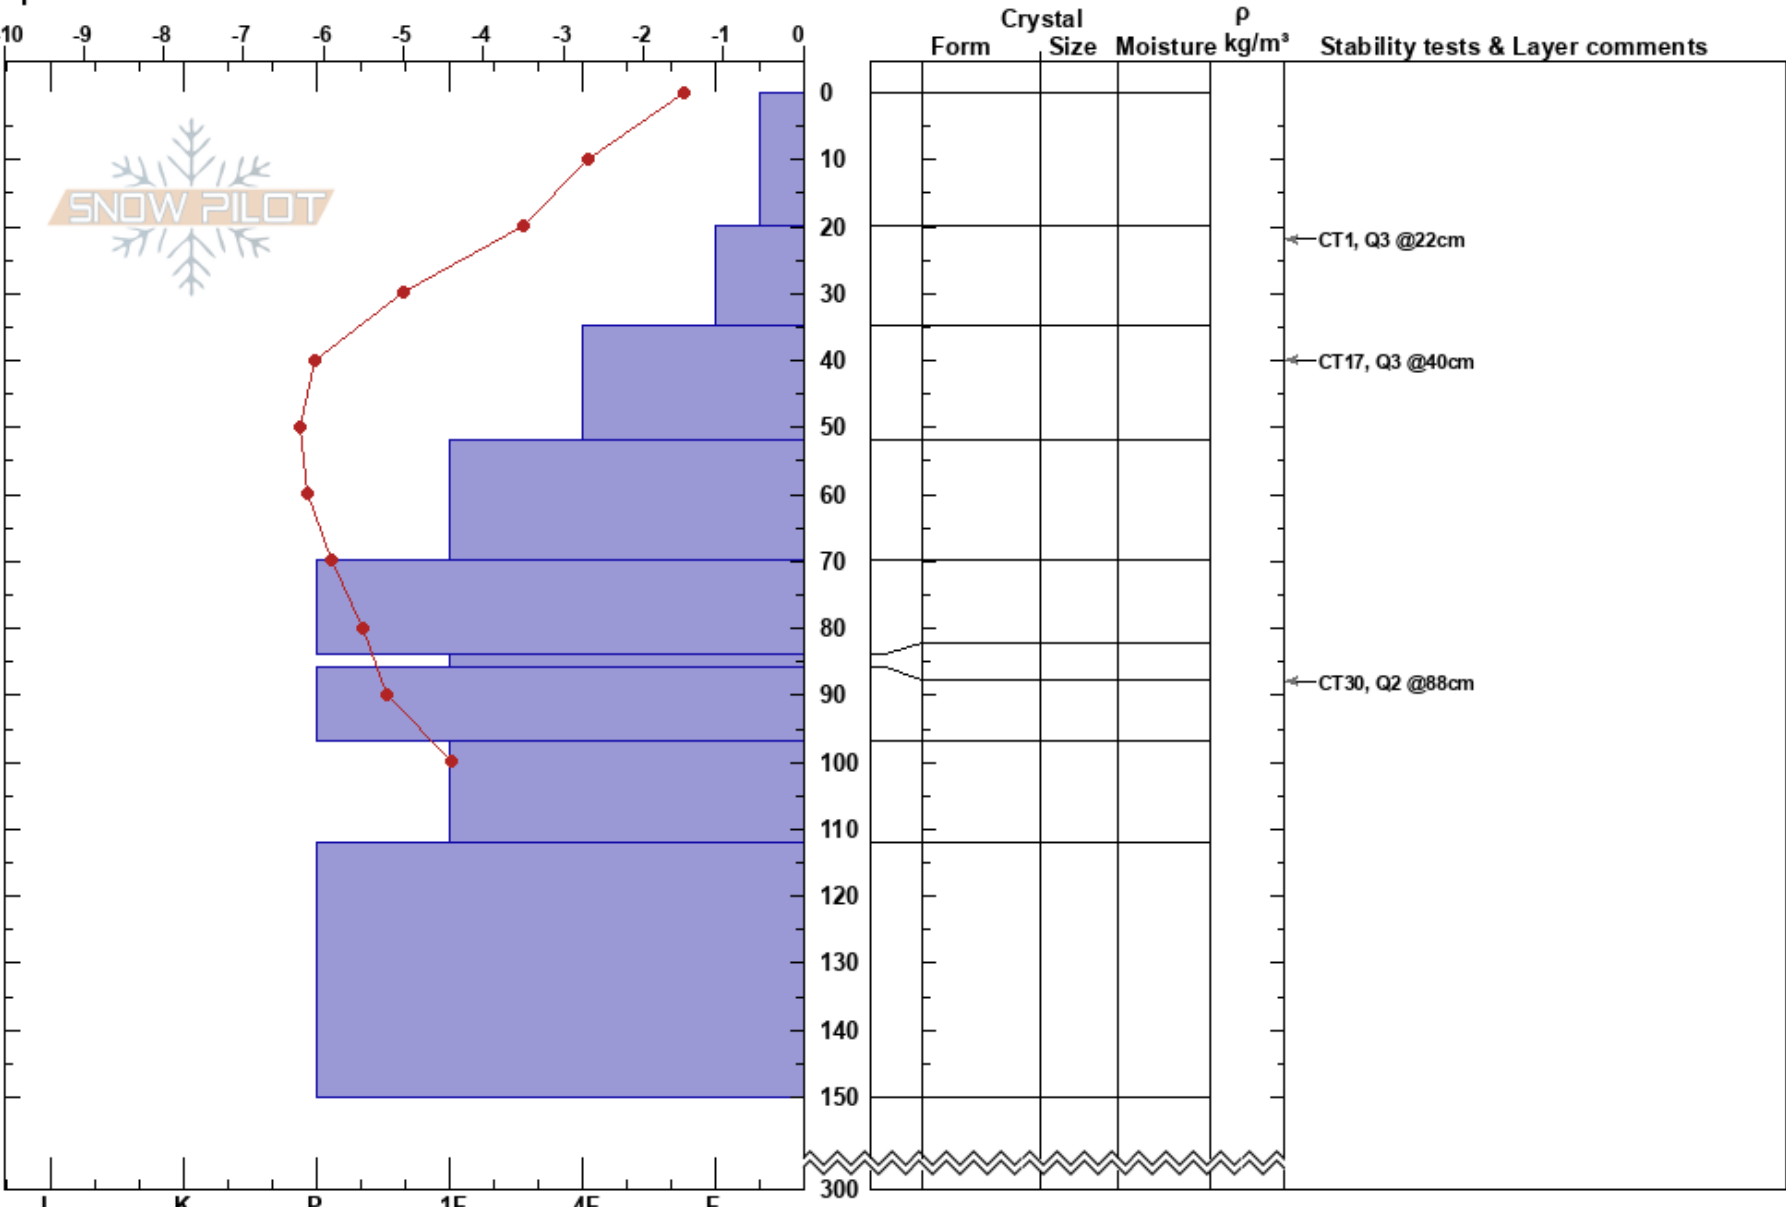

Kiroro near exit 4 NE
 KIRORO
 Japan
 Elevation: 870 m
 Aspect: NE
 Specifics:

Sean Murray
 15/01/2018 - 14:30
 Co-ord: 500644E 4766355N
 Slope Angle: 28°
 Wind Loading: yes

Stability:
 Air Temperature: -1.2°C PF:40
 Sky Cover: OVC
 Precipitation: NO
 Wind: SW Light Breeze

Layer Notes:

Notes: I K P 1F 4F F