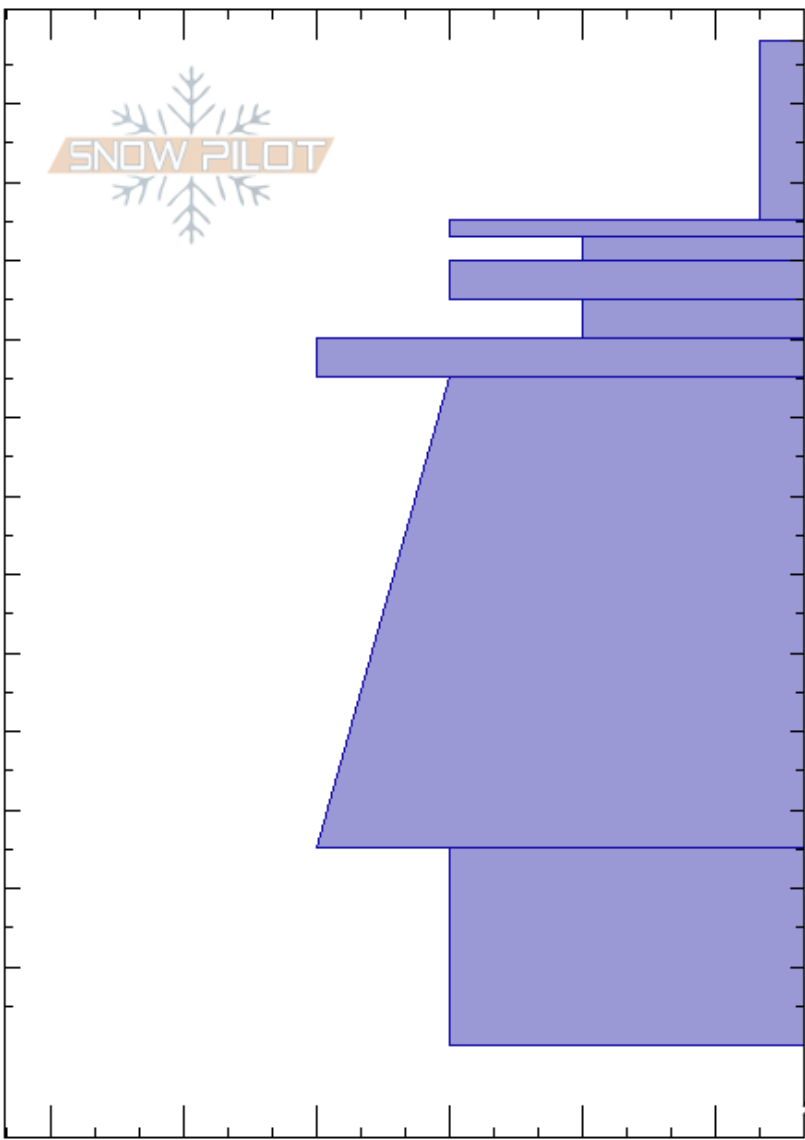

Base Emperor Couloir
 Front Range
 CO
 Elevation: 10993 ft
 Aspect: NW
 Specifics: Instability rapidly rising

Duane Poslusny
 04/26/2023 - 12:00pm
 Co-ord: 13S 429264W 4390082N
 Slope Angle: 10°
 Wind Loading: previous

Stability: Very Good
 Air Temperature: 3°C
 Sky Cover: FEW
 Precipitation: NO
 Wind: Calm

HS:208
 PF:23
 PS:15
 Layer Notes:

Elevation (ft)	Crystal		Moisture	ρ kg/m ³	Stability tests & Layer comments
	Form	Size			
208					
200	+		M-W		
190	⊙	2	M		
180	○	2			
180	⊘	1			← ECTN26 @175cm
170	⊘	1			
170	⊙	1-2	M		
160					
150					
140					
130	•	1			
120					
110					
100					
90	⊘	2			
80					
0					