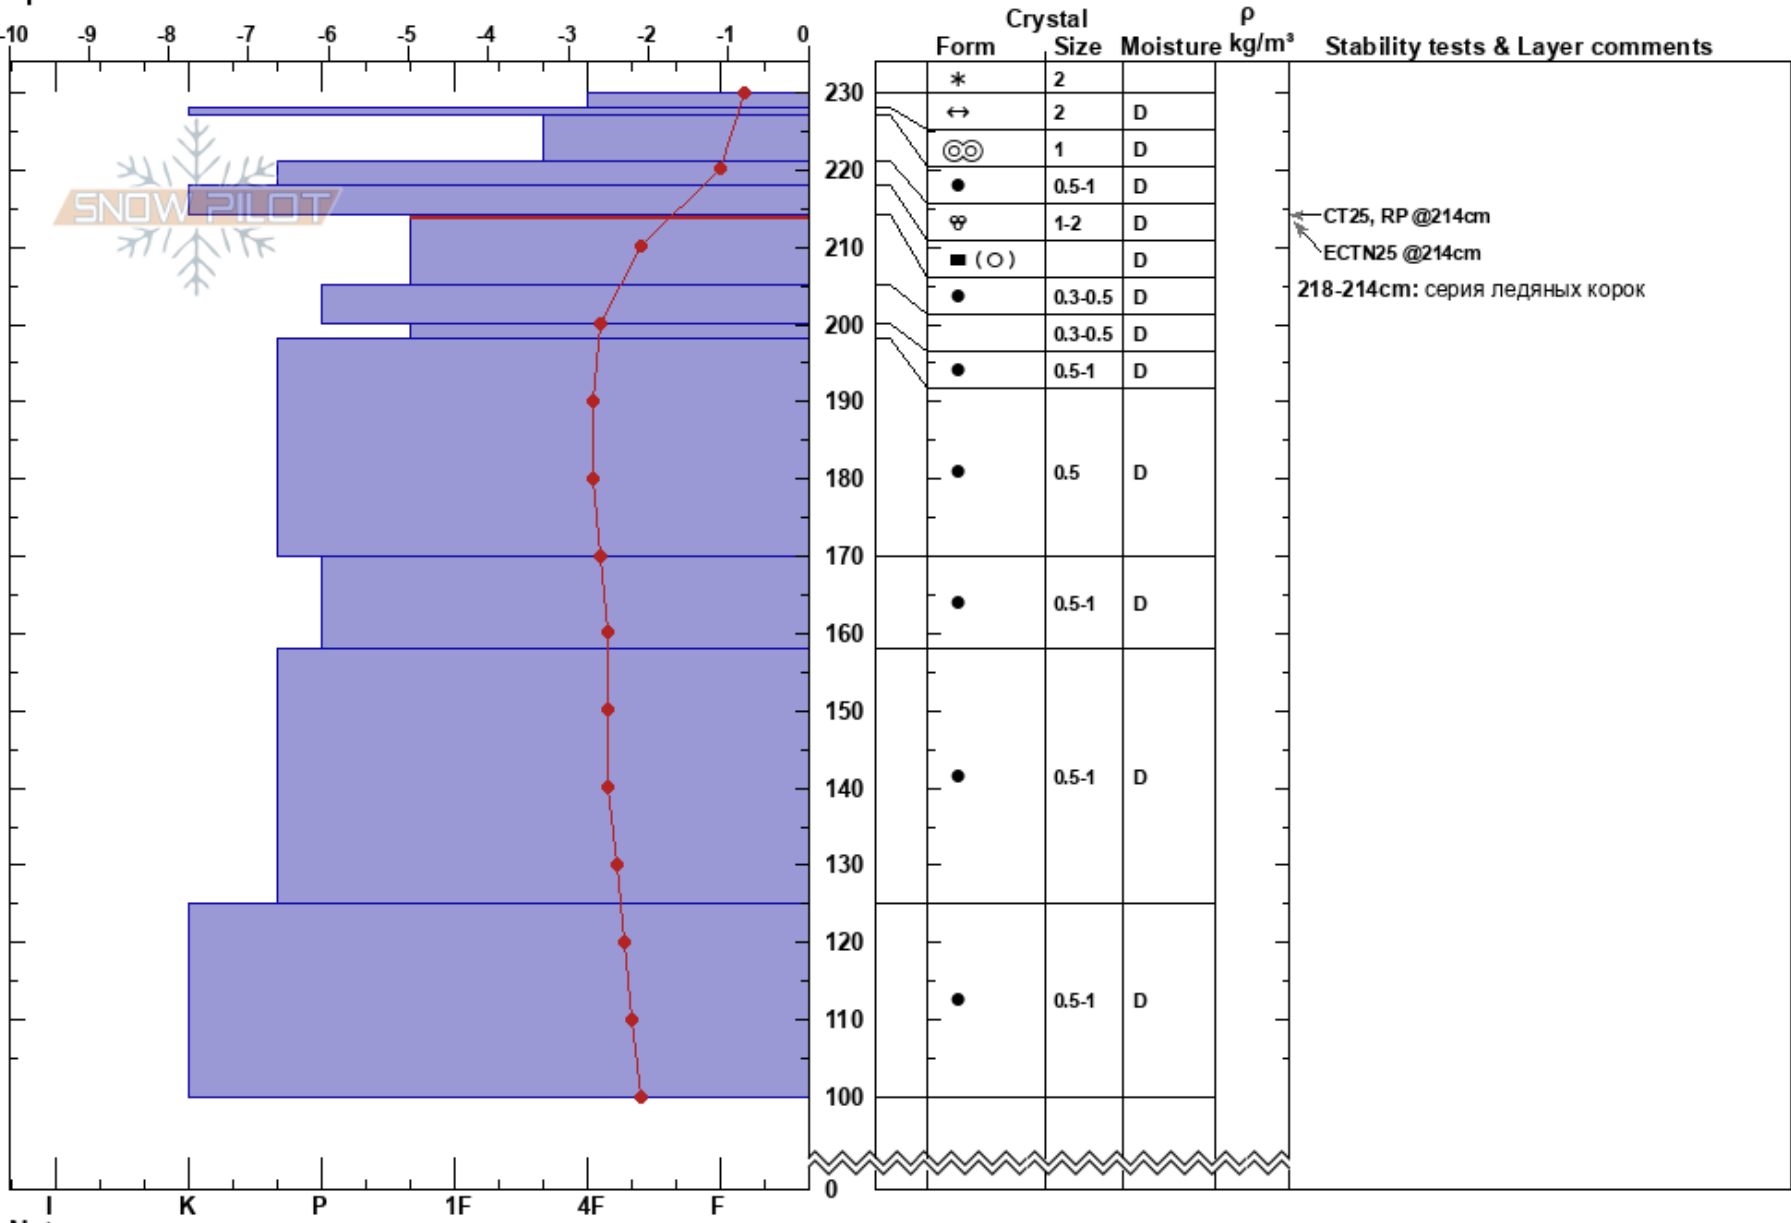

Kukisvumcorr
 Khibiny mountains
 Russia
Elevation: 797 m
Aspect: E
Specifics:

Aleksey Kvasnikov
 30/04/2023 - 13:00
Co-ord: 67.68315N, 33.68861E
Slope Angle: 30°
Wind Loading:

Stability:
Air Temperature: -0.5°C
Sky Cover: SCT
Precipitation: NO
Wind: S Light Breeze

HS:230
PF:5
PS:2
 218-214cm: серия ледяных корок
 214-205cm: Problematic layer

Notes: