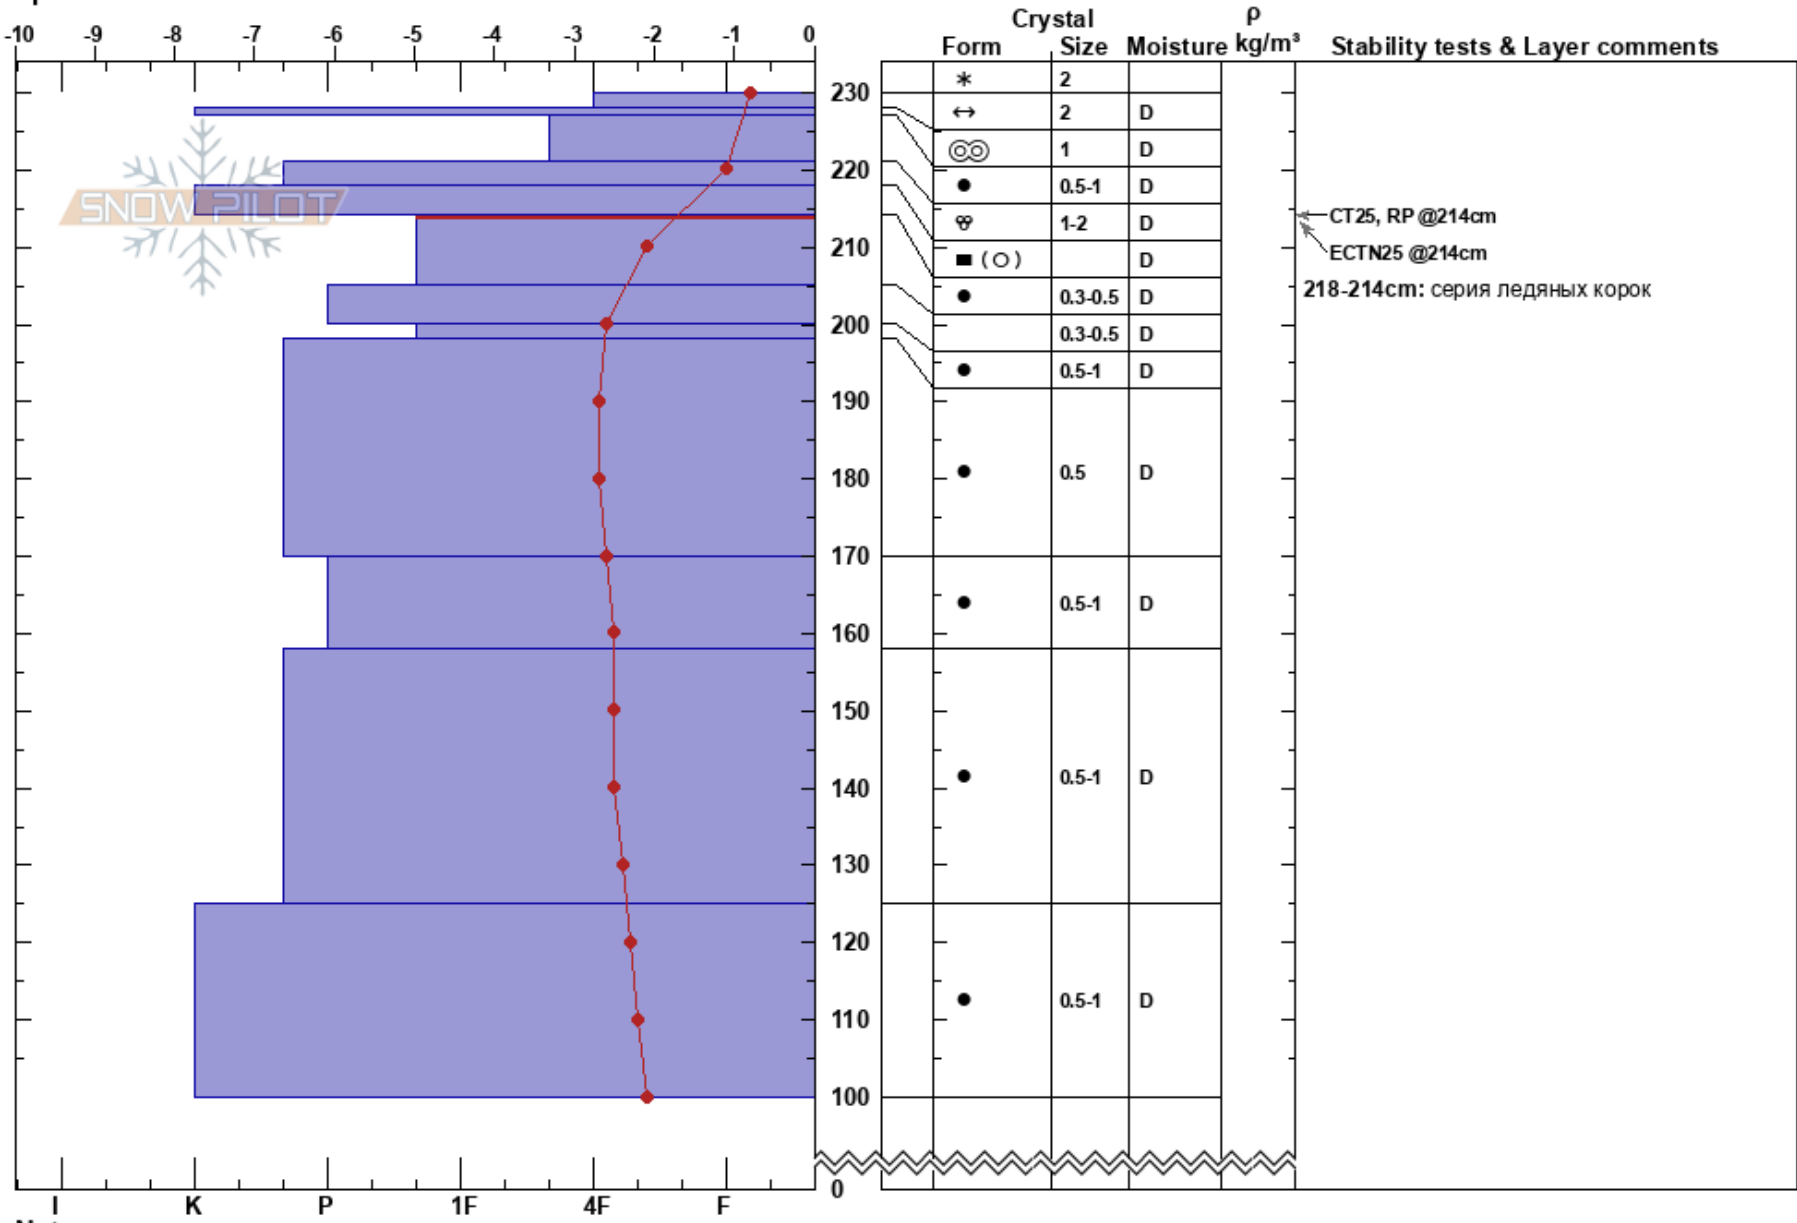

Kukisvumcorr
 Khibiny mountains
 Russia
Elevation: 797 m
Aspect: E
Specifics:

Aleksey Kvasnikov
 30/04/2023 - 13:00
Co-ord: 67.68315N, 33.68861E
Slope Angle: 30°
Wind Loading:

Stability:
Air Temperature: -0.5°C
Sky Cover: SCT
Precipitation: NO
Wind: S Light Breeze

HS:230
PF:5
PS:2
 218-214cm: серия ледяных корок
 214-205cm: Problematic layer

Notes: