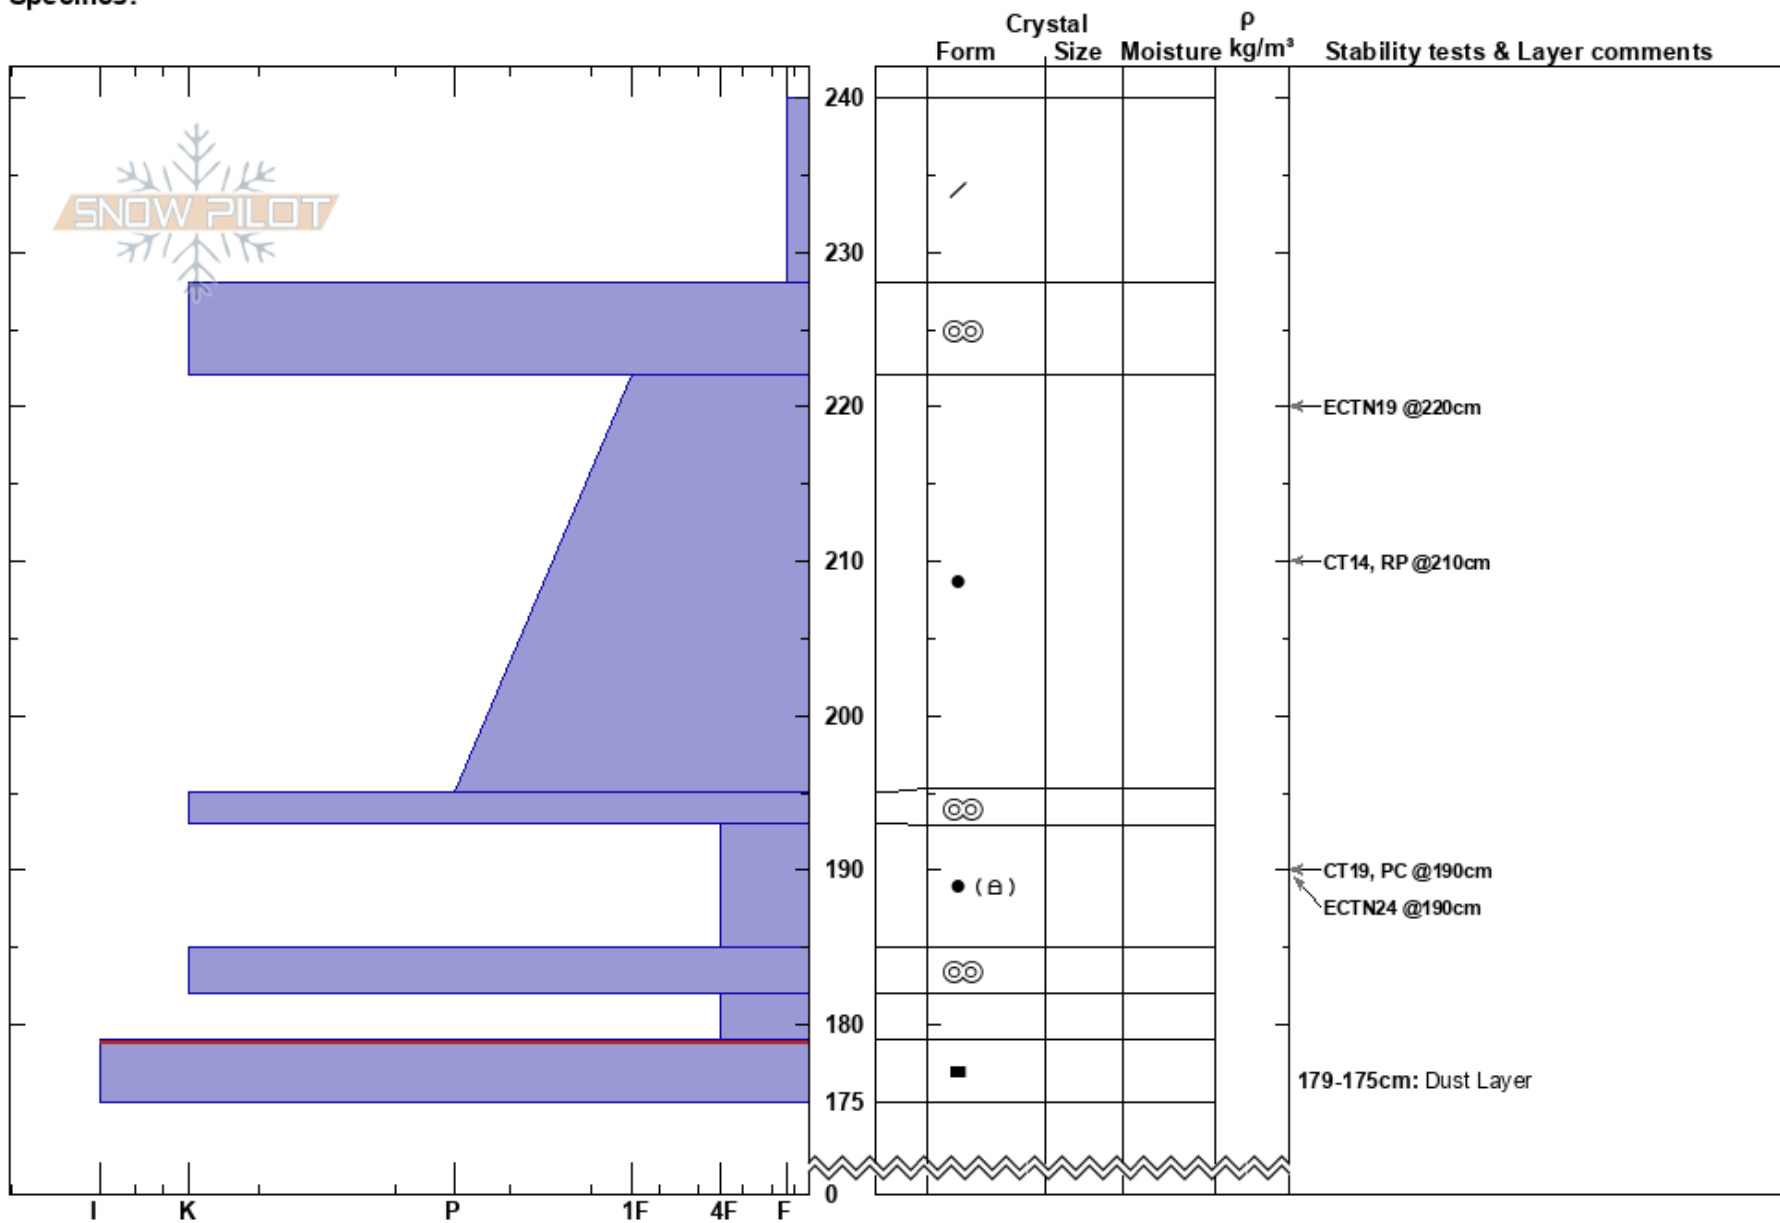

Frosty  
 Indian Peaks, Front Rang  
 CO  
 Elevation: 11000 ft  
 Aspect: NE  
 Specifics:

Ian Fowler  
 04/29/2023 - 9:00am  
 Co-ord: 13S 441989W 4418009N  
 Slope Angle:  
 Wind Loading:

Stability:  
 Air Temperature:  
 Sky Cover:  
 Precipitation:  
 Wind:

HS:240  
 179-175cm: Dust Layer  
 179-175cm: Problematic layer

Notes: