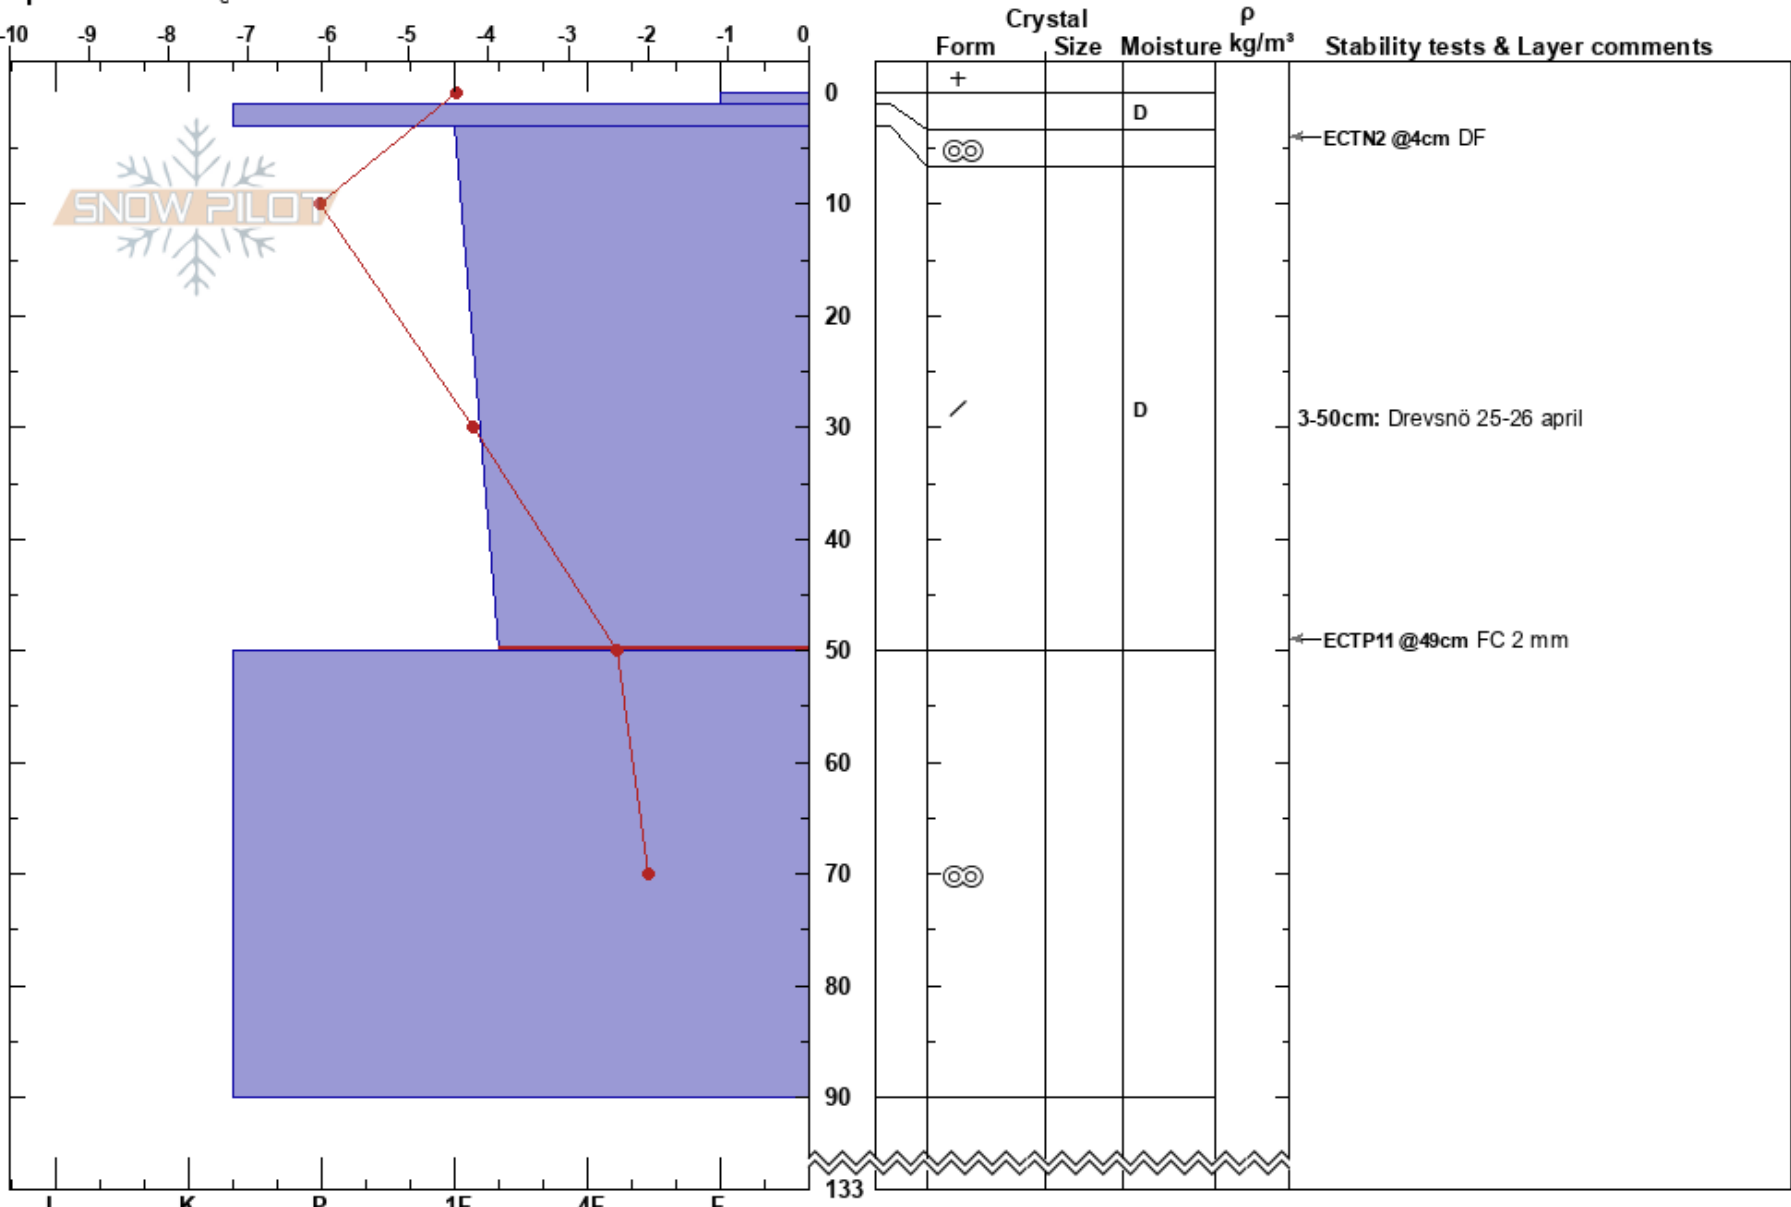

Mohtserevaajja
 Västra Vindelfjällen
 Sweden
Elevation: 1175 m
Aspect: 205°
Specifics: Cracking

Johan af Ekenstam
 29/04/2023 - 11:30
Co-ord: 33W 510636E 7302090N
Slope Angle: 26°
Wind Loading:

Stability: HS:133
Air Temperature: -3.3°C **PF:**4
Sky Cover: FEW
Precipitation: NO
Wind: W Light Breeze

Layer Notes:
 3-50cm: Drevsnö 25-26 april
 3-50cm: Problematic layer

Notes: Uppsprickning i ytfacetterade flak i närheten, 5-10 cm.