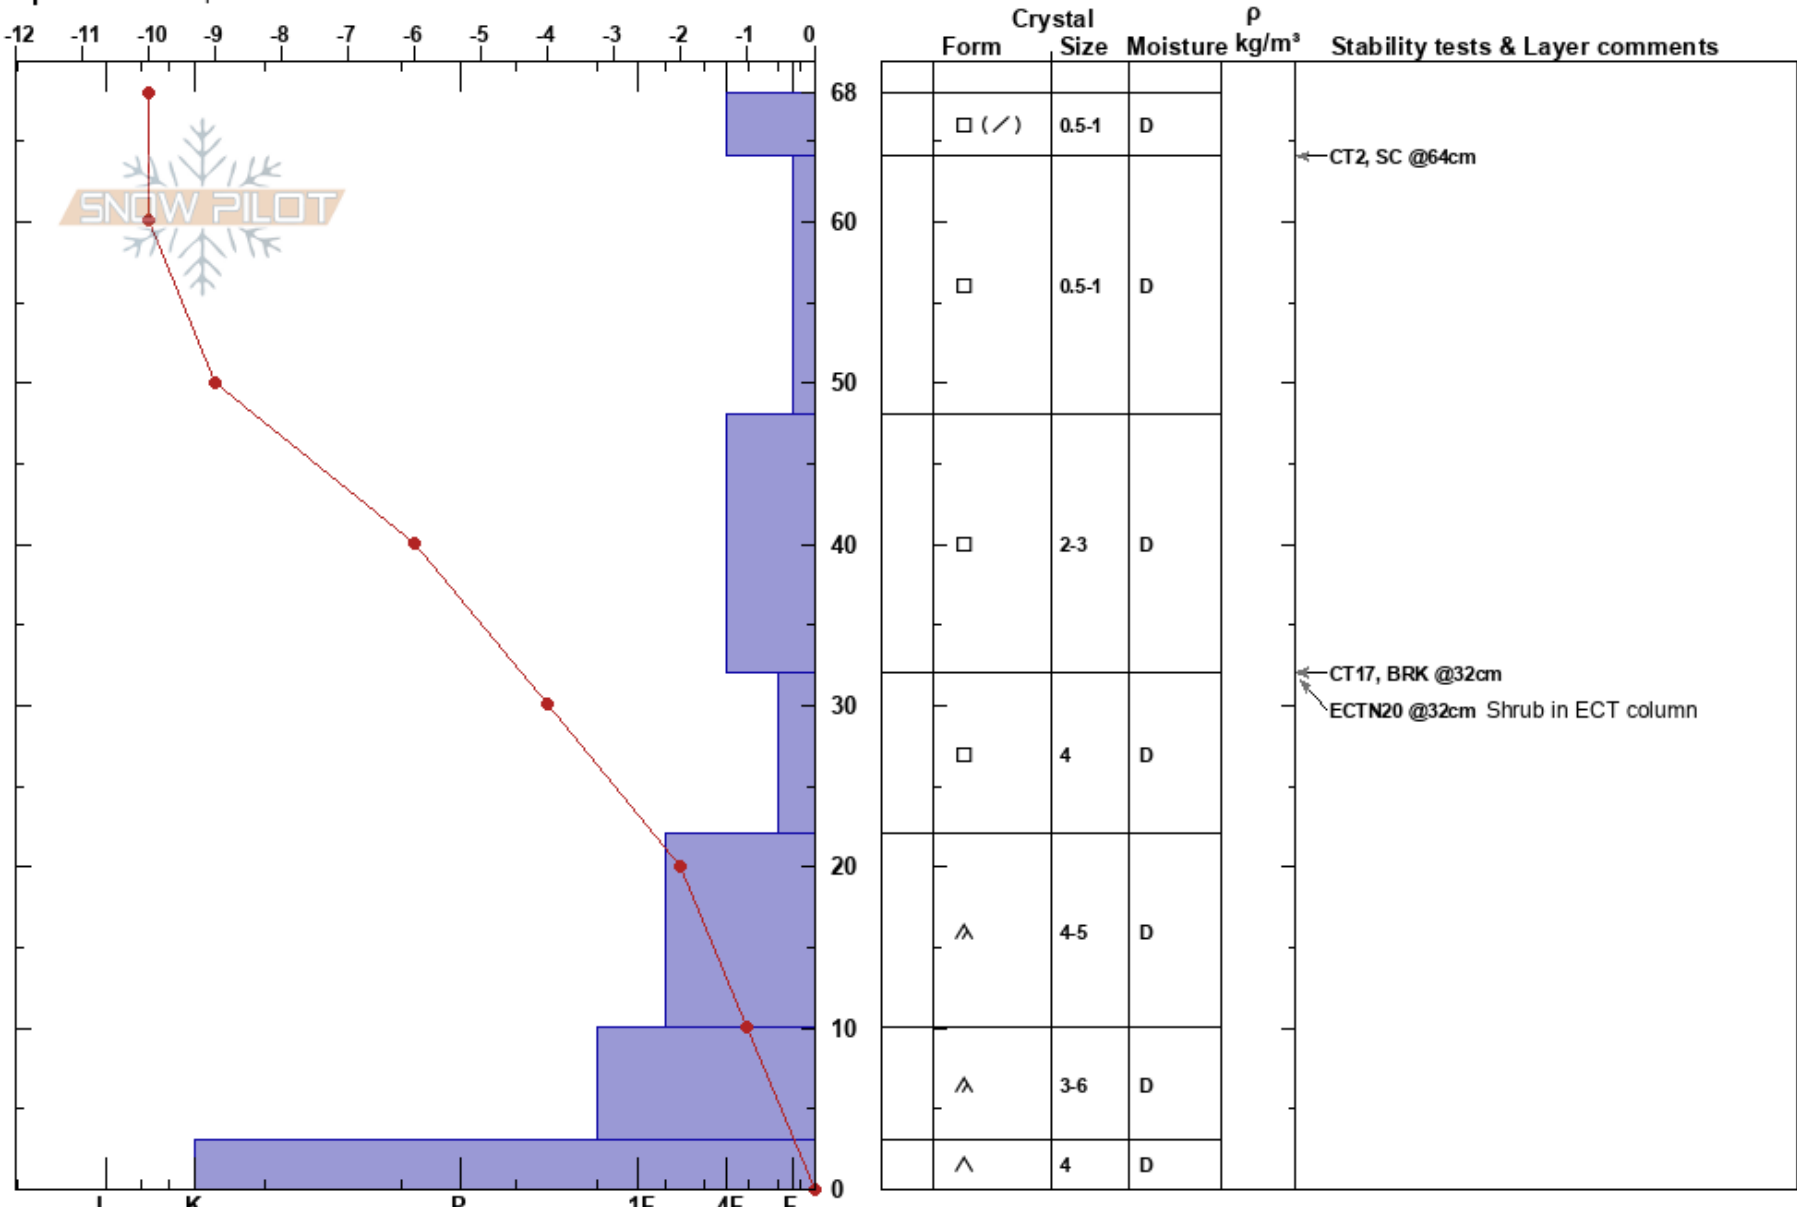

Top of Big Burn  
 Aspen Snowmass  
 CO  
**Elevation:** 11810 ft  
**Aspect:** 8°  
**Specifics:** Poor pit location

Gabi Benel  
 01/14/2018 - 11:30am  
**Co-ord:** 13S 329717W 4337403N  
**Slope Angle:** 13°  
**Wind Loading:** previous

**Stability:**  
**Air Temperature:** -4°C  
**Sky Cover:** CLR  
**Precipitation:** NO  
**Wind:** W Calm

**Layer Notes:**

**Notes:** Brushy ground cover going up to midsnowpack height from ground. 1mm surface hoar at surface.