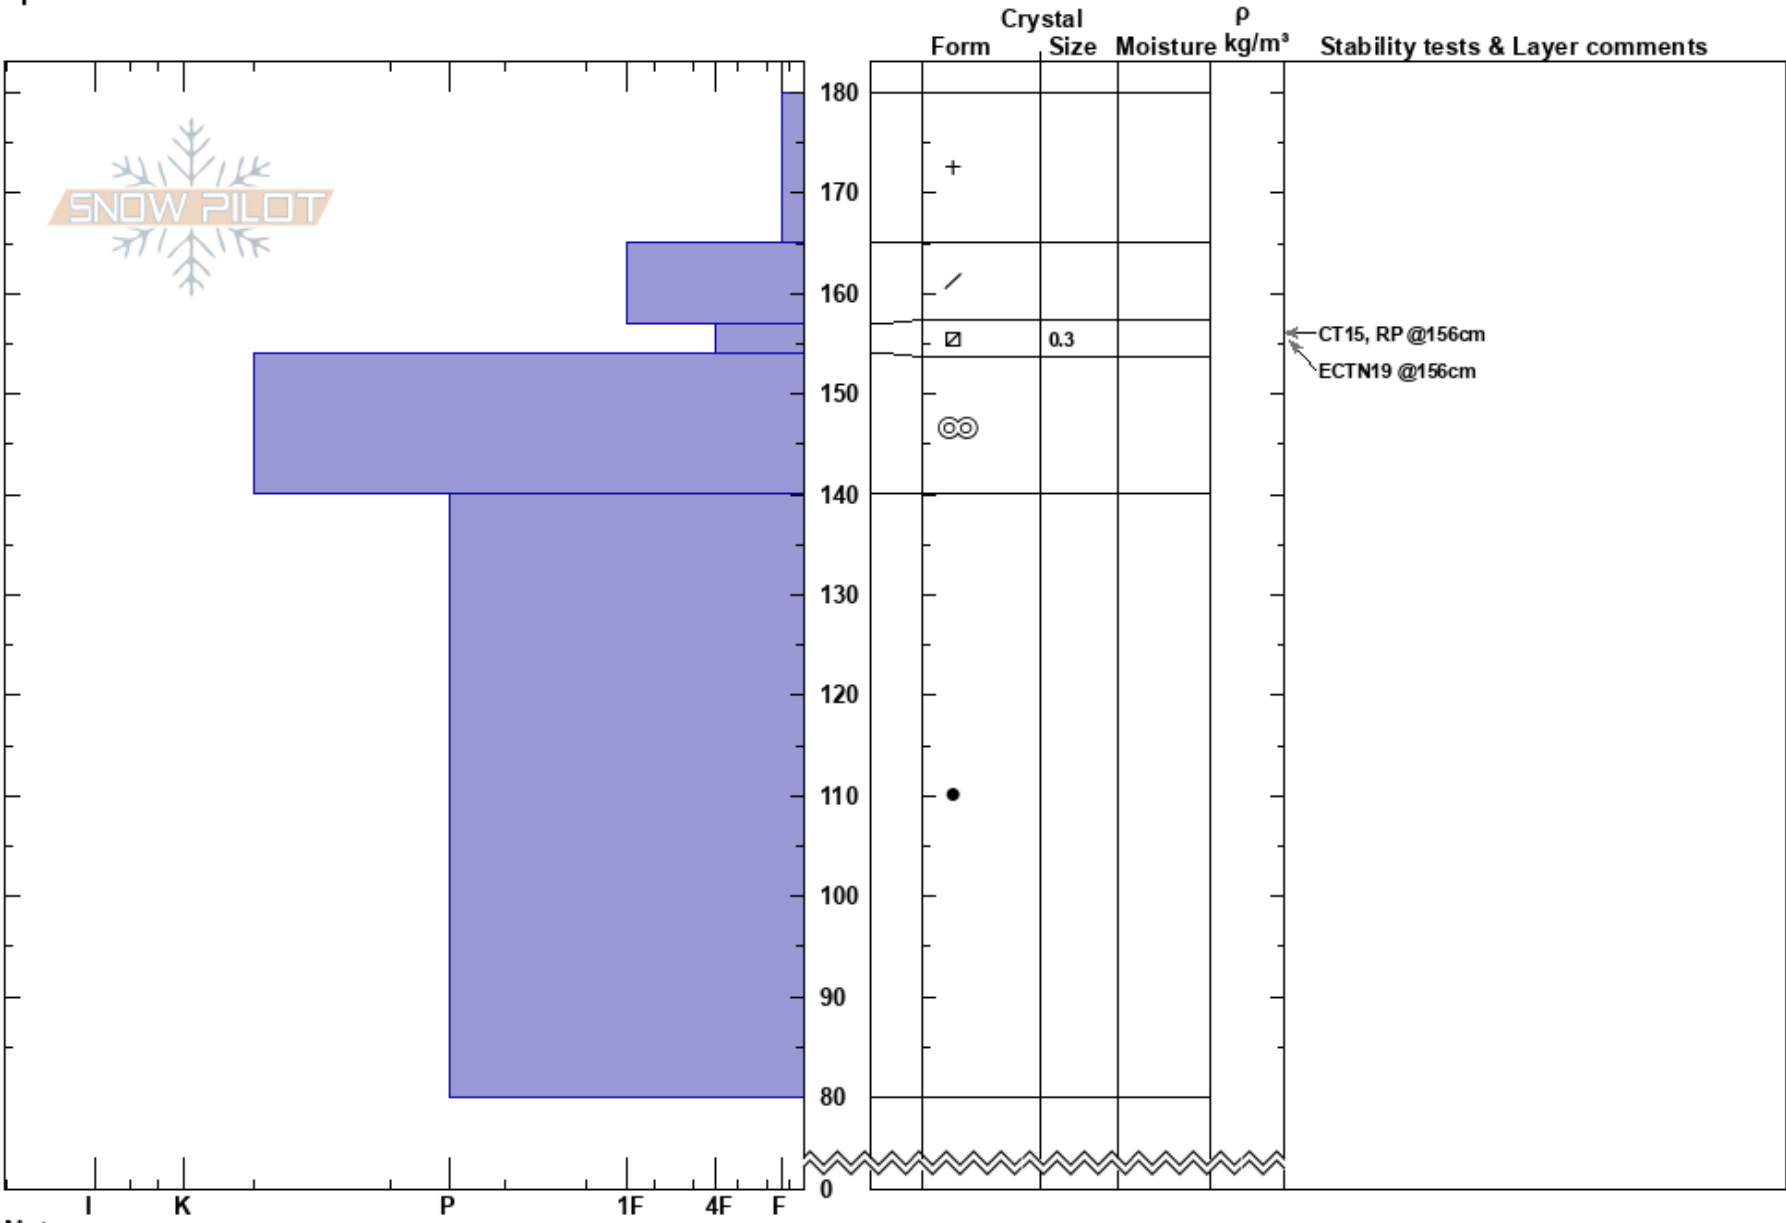

Berthoud NE  
 Front Range  
 CO  
 Elevation: 12000 ft  
 Aspect: NE  
 Specifics:

Ian Fowler  
 04/28/2023 - 2:00pm  
 Co-ord: 13S 432103W 4405266N  
 Slope Angle: 20°  
 Wind Loading:

Stability:  
 Air Temperature:  
 Sky Cover:  
 Precipitation:  
 Wind:

HS:180  
 157-154cm:Problematic layer

Notes: