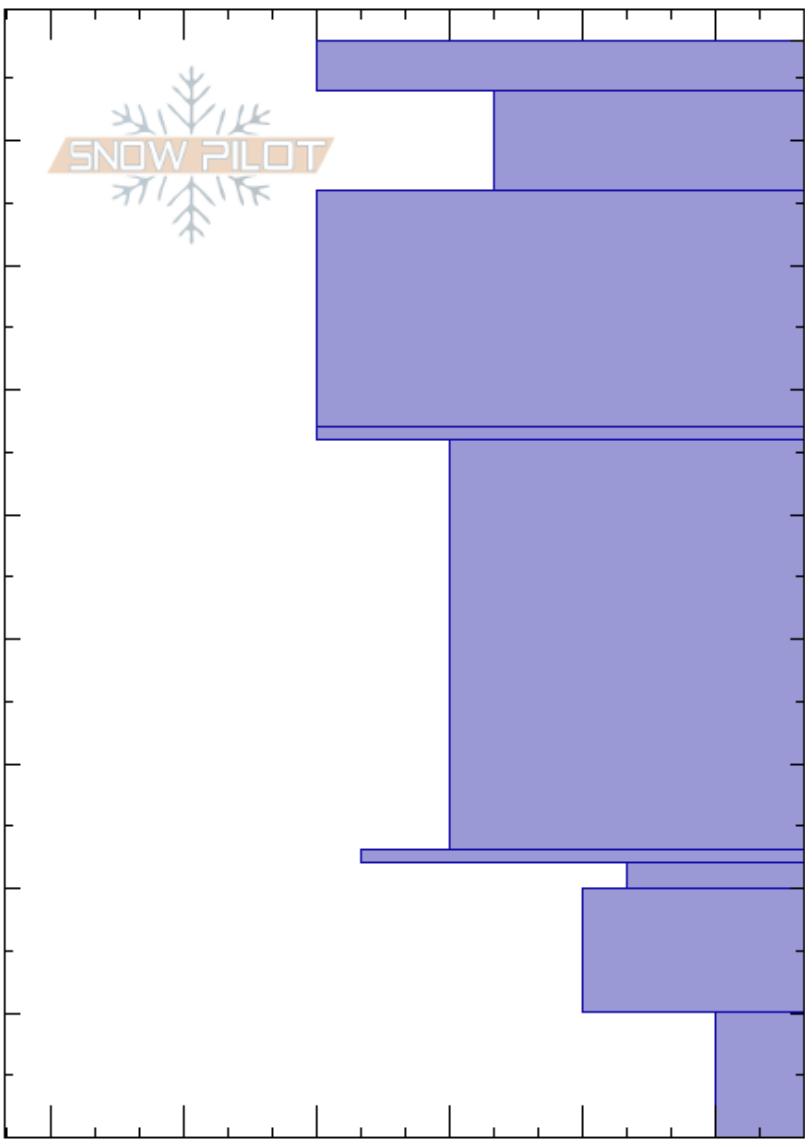

180114 Sister 6 HI  
 Front Range  
 CO  
 Elevation: 11881 ft  
 Aspect: N  
 Specifics:

Ryan Zarter  
 01/14/2018 - 10:45am  
 Co-ord: 39.67548N, -105.88745W  
 Slope Angle: 32°  
 Wind Loading: yes

Stability:  
 Air Temperature: -6°C  
 Sky Cover: FEW  
 Precipitation: NO  
 Wind: NW Moderate

HS:88  
 57-56cm: Decomposing MFcr  
 23-22cm: Decomposing MFcr

Form	Crystal		Moisture	$\rho$ kg/m <sup>3</sup>	Stability tests & Layer comments
	Size				
•	0.5		D		
• (B)	1		D		
•	1		D		
⊙			D		57-56cm: Decomposing MFcr
B	2		D		
⊙			D		23-22cm: Decomposing MFcr
□ (B)	3		D		
^	4		D		
^	4-5		D		

2x ECTX

Notes: Pit dug same elevation as Exploder 6 HI