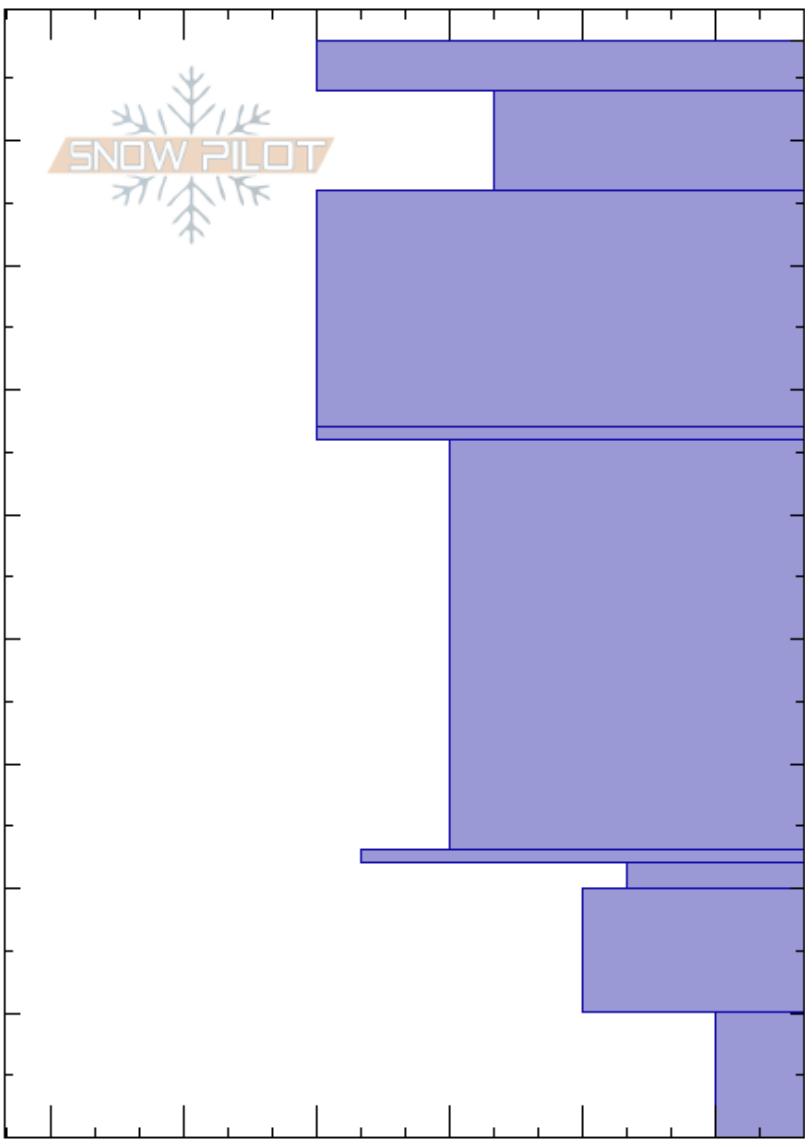

180114 Sister 6 HI
 Front Range
 CO
 Elevation: 11881 ft
 Aspect: N
 Specifics:

Ryan Zarter
 01/14/2018 - 10:45am
 Co-ord: 39.67548N, -105.88745W
 Slope Angle: 32°
 Wind Loading: yes

Stability:
 Air Temperature: -6°C
 Sky Cover: FEW
 Precipitation: NO
 Wind: NW Moderate

HS:88
 57-56cm: Decomposing MFcr
 23-22cm: Decomposing MFcr

Crystal Form	Crystal Size	Moisture	ρ kg/m ³	Stability tests & Layer comments
•	0.5	D		
• (B)	1	D		
•	1	D		
⊙		D		57-56cm: Decomposing MFcr
B	2	D		
⊙		D		23-22cm: Decomposing MFcr
□ (B)	3	D		
^	4	D		
^	4-5	D		

2x ECTX

Notes: Pit dug same elevation as Exploder 6 HI