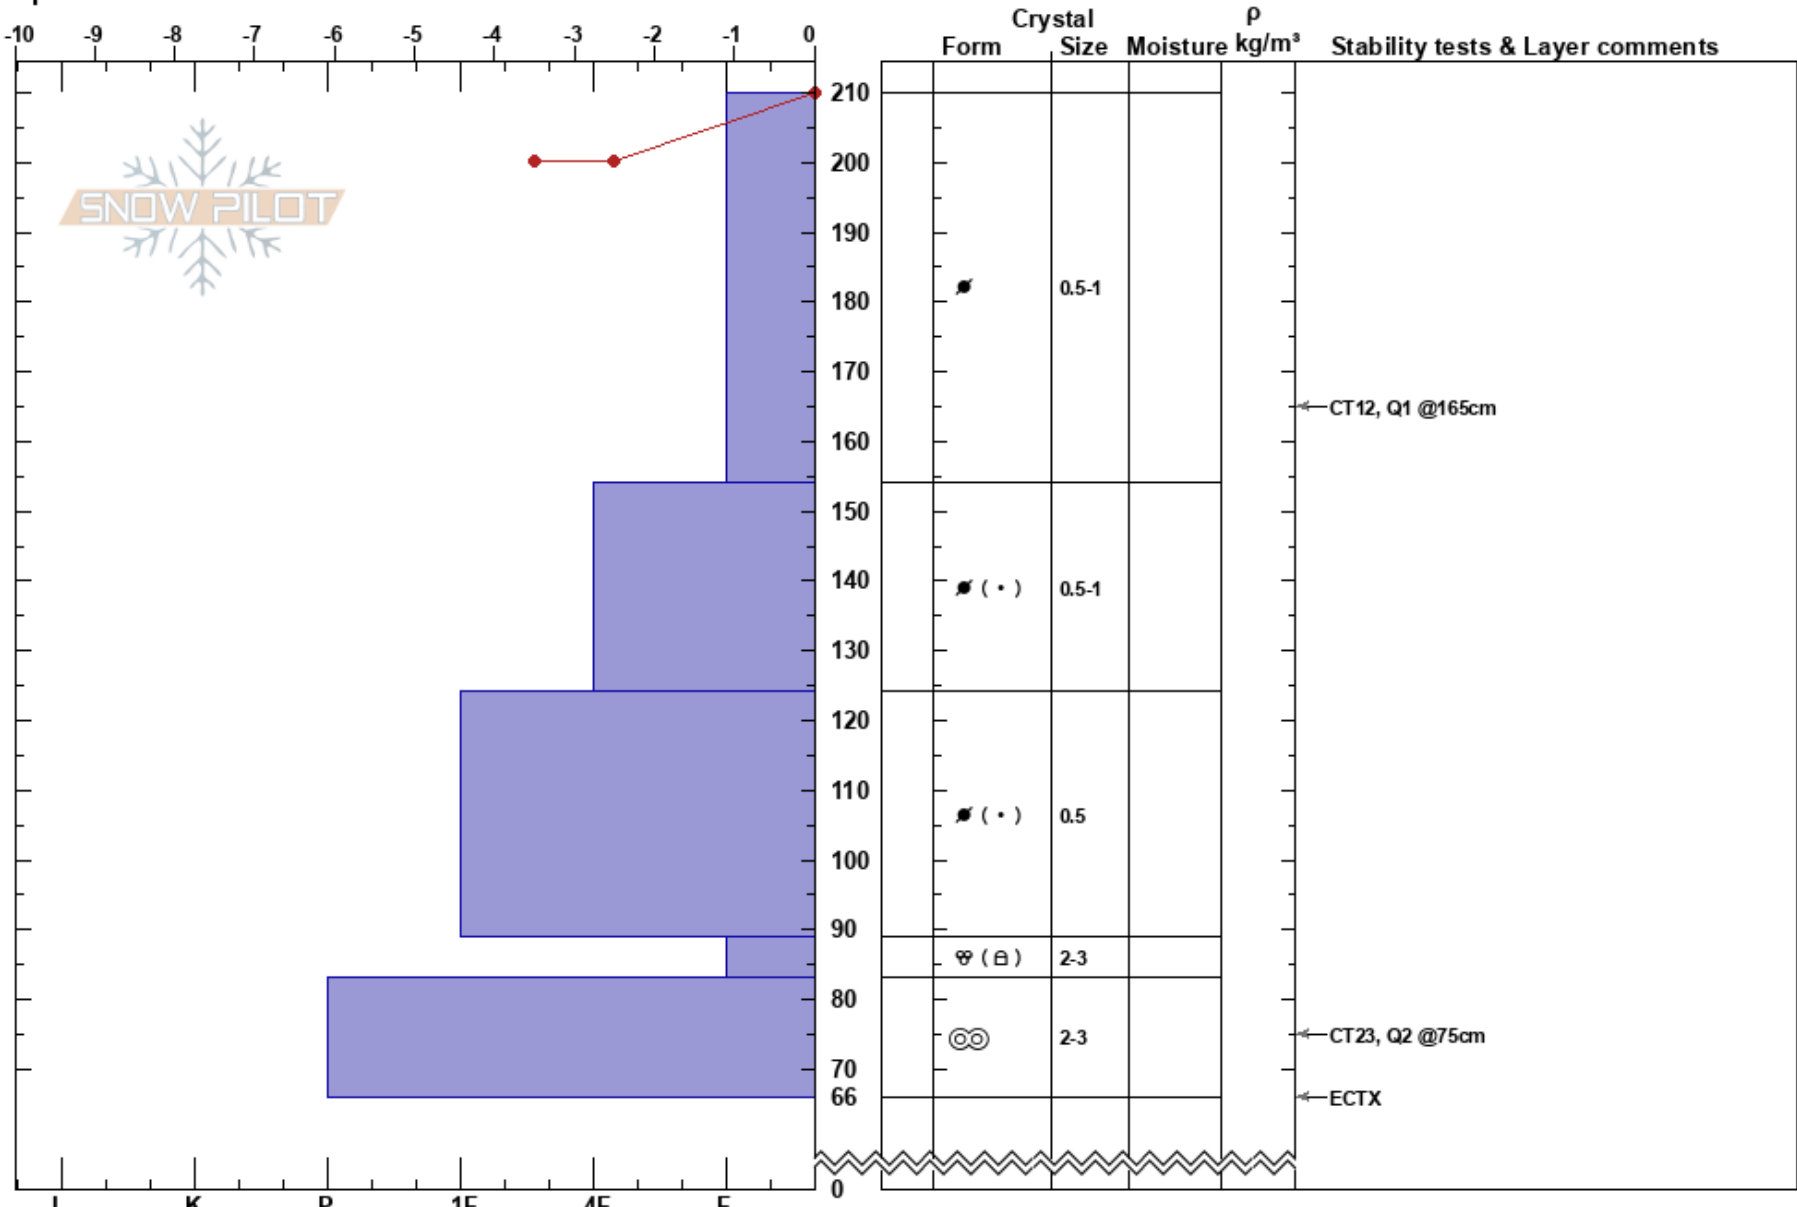

Maverick
 Teton Range
 WY
 Elevation: 2590 m
 Aspect: SE
 Specifics:

Robert Gallagher
 01/14/2018 - 11:32am
 Co-ord: 43.68349N, -110.78201W
 Slope Angle: 21°
 Wind Loading: previous

Stability:
 Air Temperature:
 Sky Cover: OVC
 Precipitation: NO
 Wind: Calm

HS:210
 Layer Notes:
 89-83cm: Problematic layer

Notes: