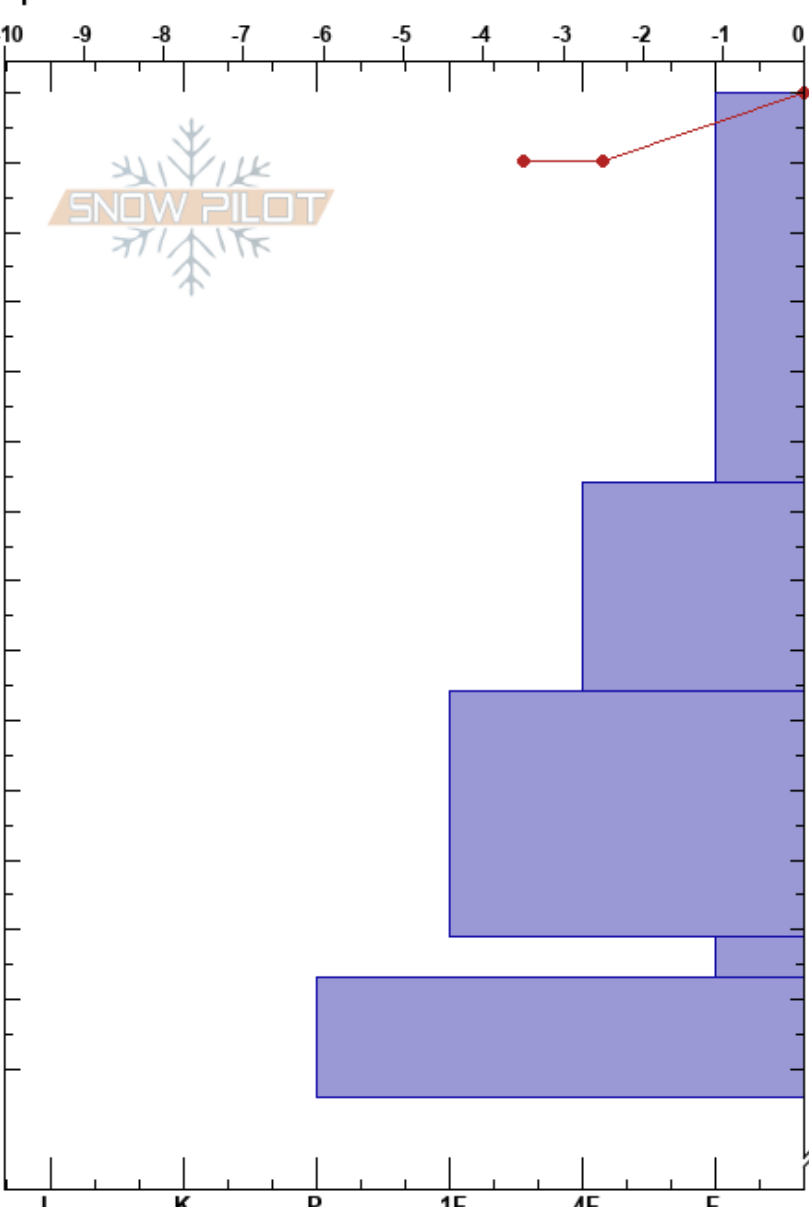

Maverick
 Teton Range
 WY
 Elevation: 2590 m
 Aspect: SE
 Specifics:

Robert Gallagher
 01/14/2018 - 11:32am
 Co-ord: 43.68349N, -110.78201W
 Slope Angle: 21°
 Wind Loading: previous

Stability:
 Air Temperature:
 Sky Cover: OVC
 Precipitation: NO
 Wind: Calm

HS:210
 Layer Notes:
 89-83cm: Problematic layer

Elevation (cm)	Crystal		Moisture	ρ kg/m ³	Stability tests & Layer comments
	Form	Size			
210					
200					
180	•	0.5-1			
165					← CT12, Q1 @165cm
150					
140	• (•)	0.5-1			
120					
110	• (•)	0.5			
90	⊕ (⊕)	2-3			
80					
75	⊙ ⊙	2-3			← CT23, Q2 @75cm
66					← ECTX