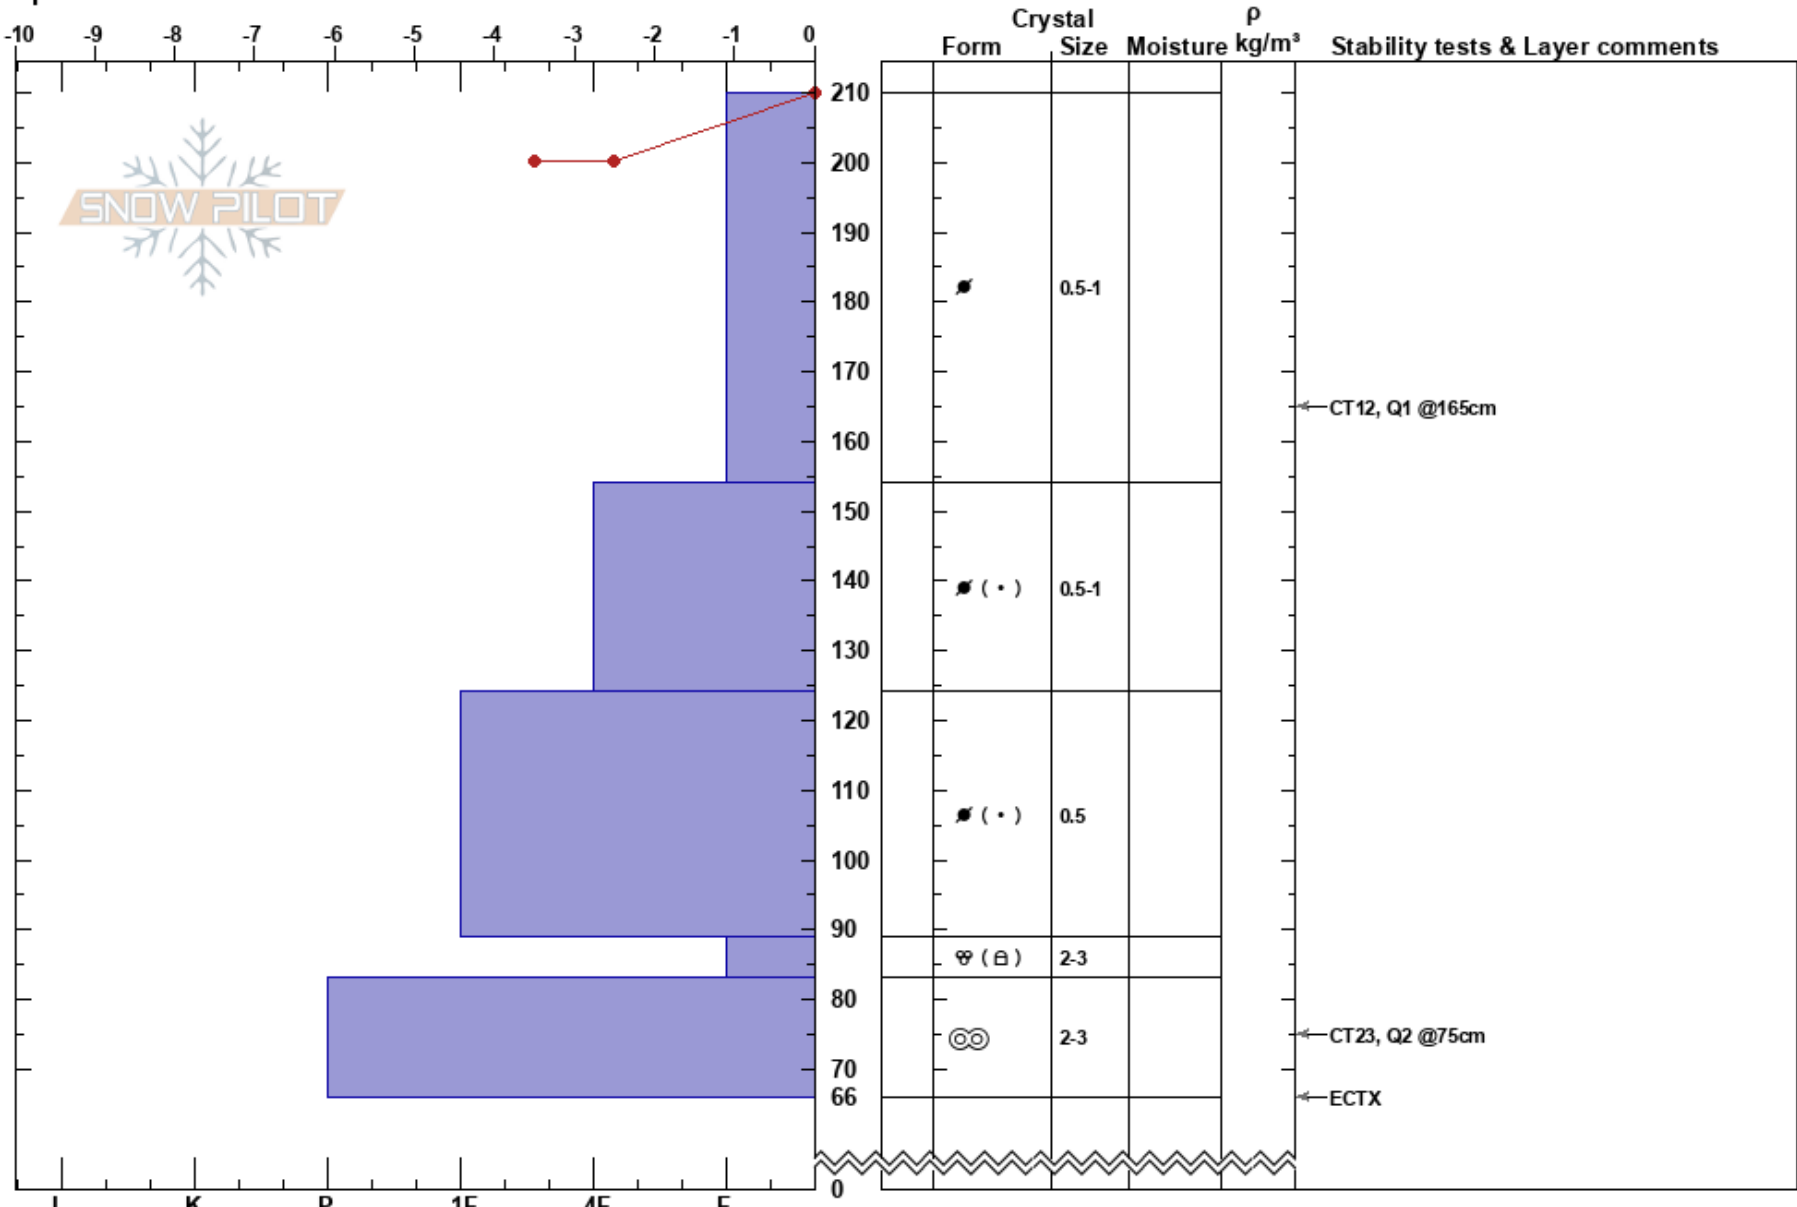

Maverick
Teton Range
WY
Elevation: 2590 m
Aspect: SE
Specifics:

Robert Gallagher
01/14/2018 - 11:32am
Co-ord: 43.68349N, -110.78201W
Slope Angle: 21°
Wind Loading: previous

Stability:
Air Temperature:
Sky Cover: OVC
Precipitation: NO
Wind: Calm

HS:210
Layer Notes:
89-83cm: Problematic layer

Notes: