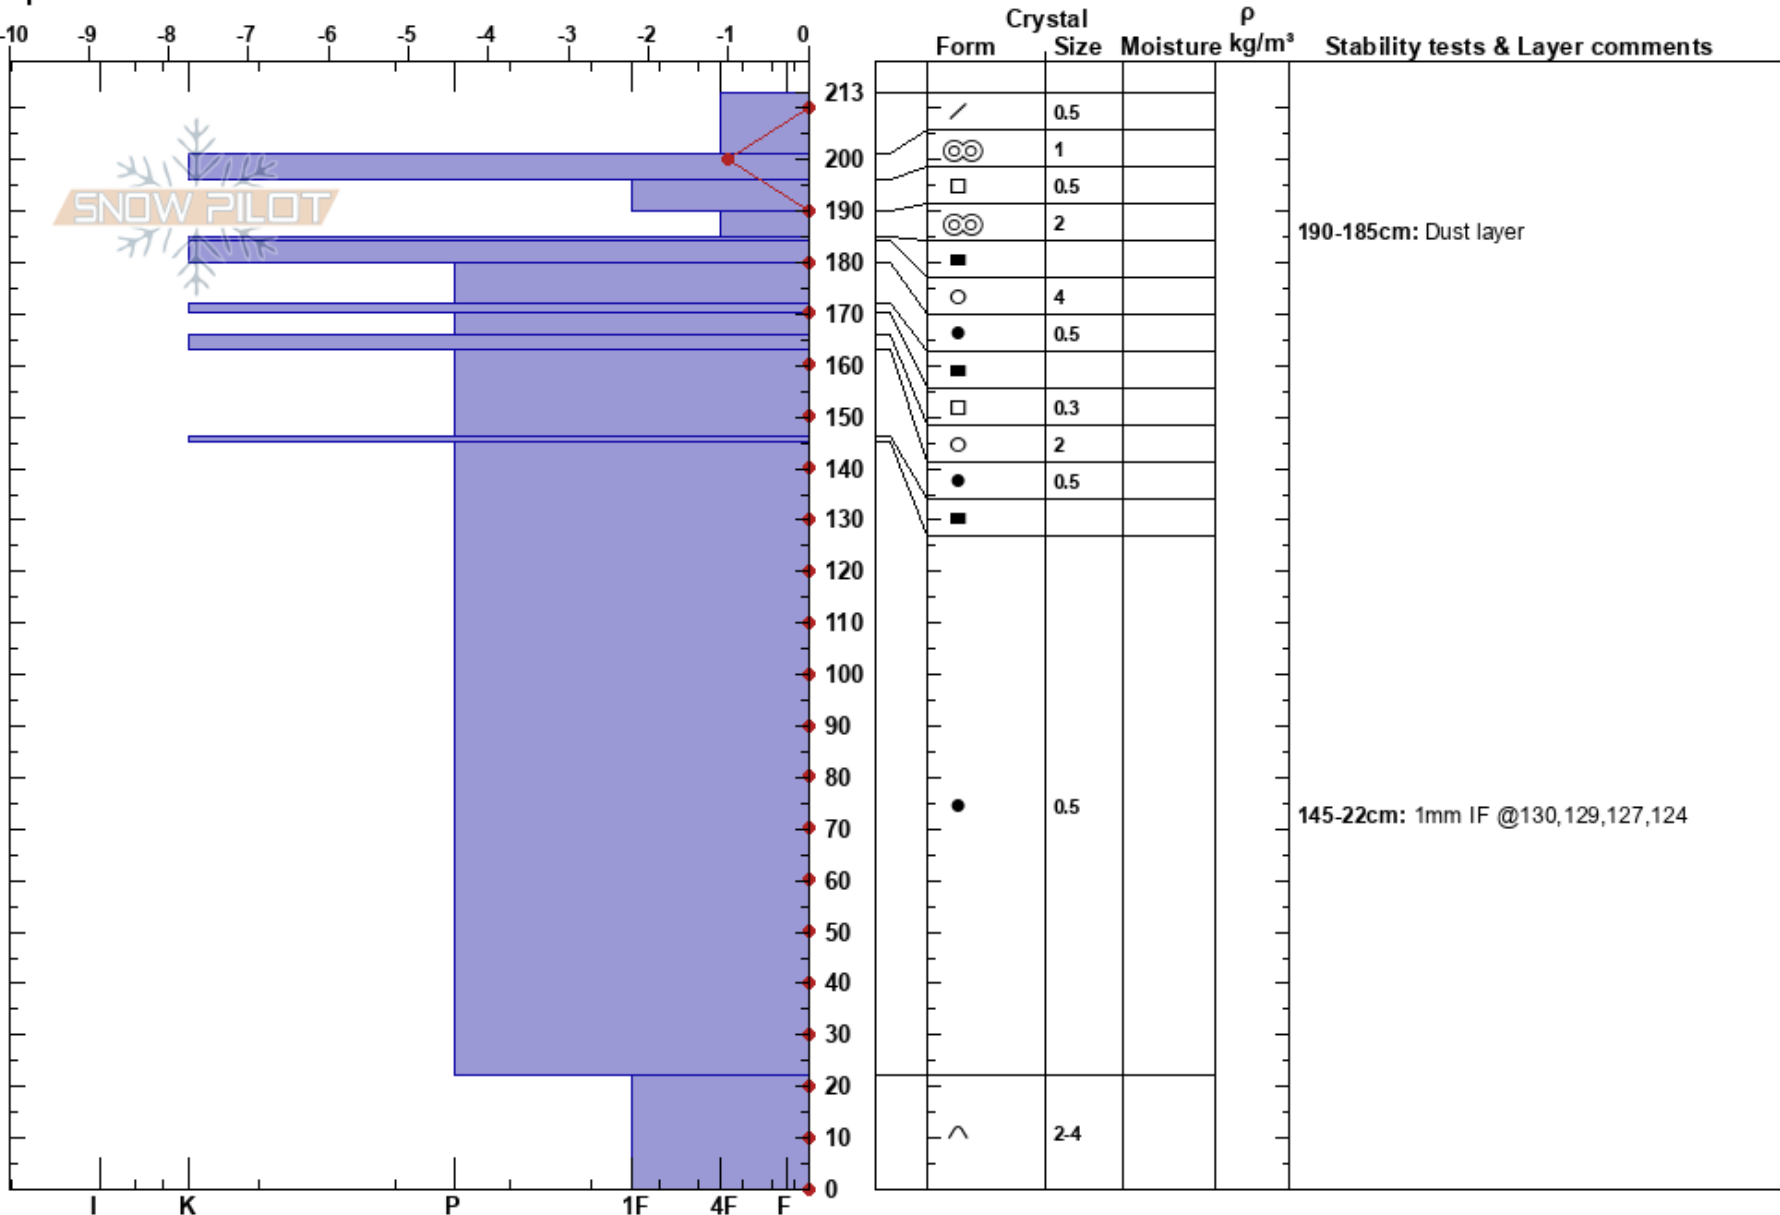

Pit Site 1
 Sawatch
 CO
 Elevation: 11653 ft
 Aspect: E
 Specifics:

Katie Konigsberg
 04/25/2023 - 1:00pm
 Co-ord: 13S 367049W 4351711N
 Slope Angle: 5°
 Wind Loading:

Stability:
 Air Temperature: 2°C
 Sky Cover: OVC
 Precipitation: NO
 Wind: Calm

HS:213
 Layer Notes:
 190-185cm: Dust layer
 145-22cm: 1mm IF @130,129,127,124

Notes: Observers N. Endo & K. Konigsberg