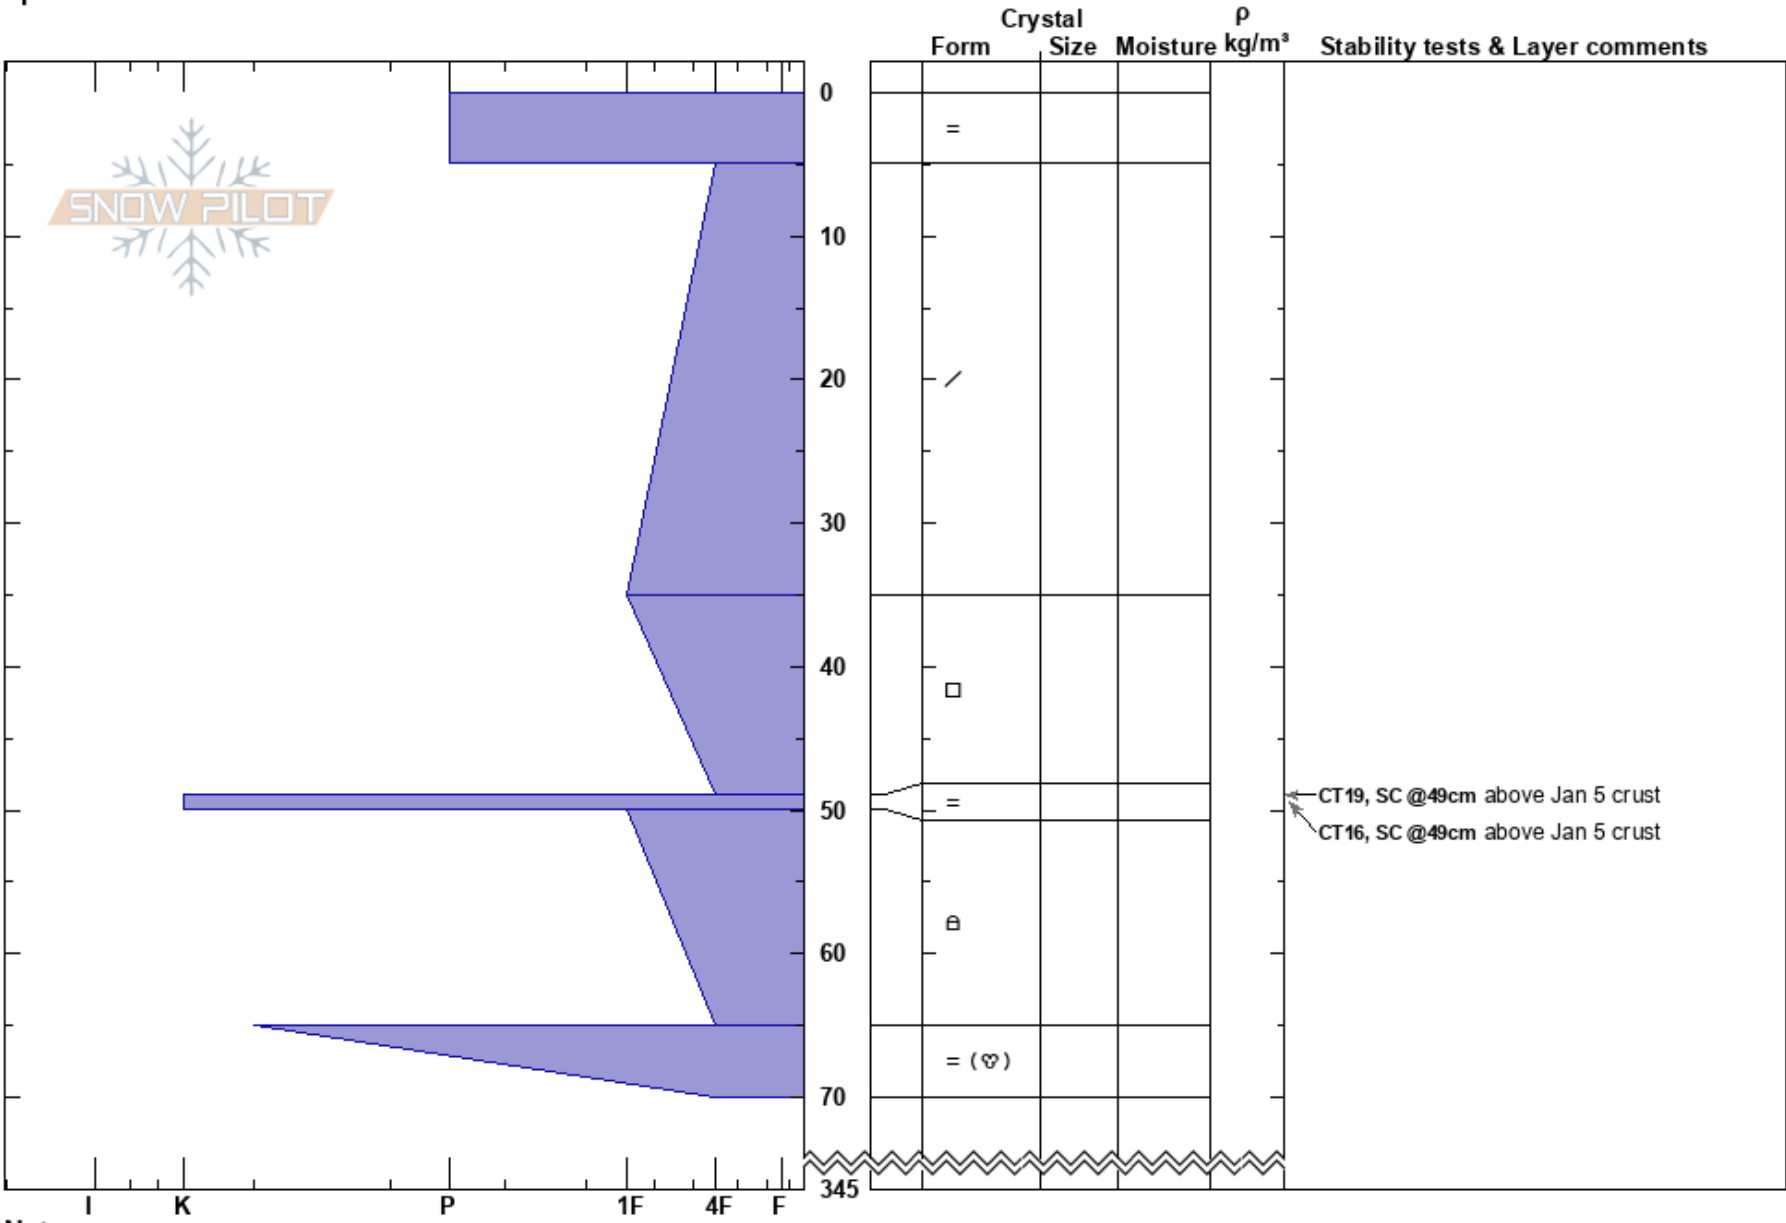

Wonderland
 Skeena
 BC
 Elevation: 1735 m
 Aspect: SE
 Specifics:

felix Viau
 14/01/2018 - 14:15
 Co-ord:
 Slope Angle: 30°
 Wind Loading:

Stability:
 Air Temperature: 6°C
 Sky Cover: CLR
 Precipitation: NO
 Wind: Calm

HS:345
 Layer Notes:

Notes: