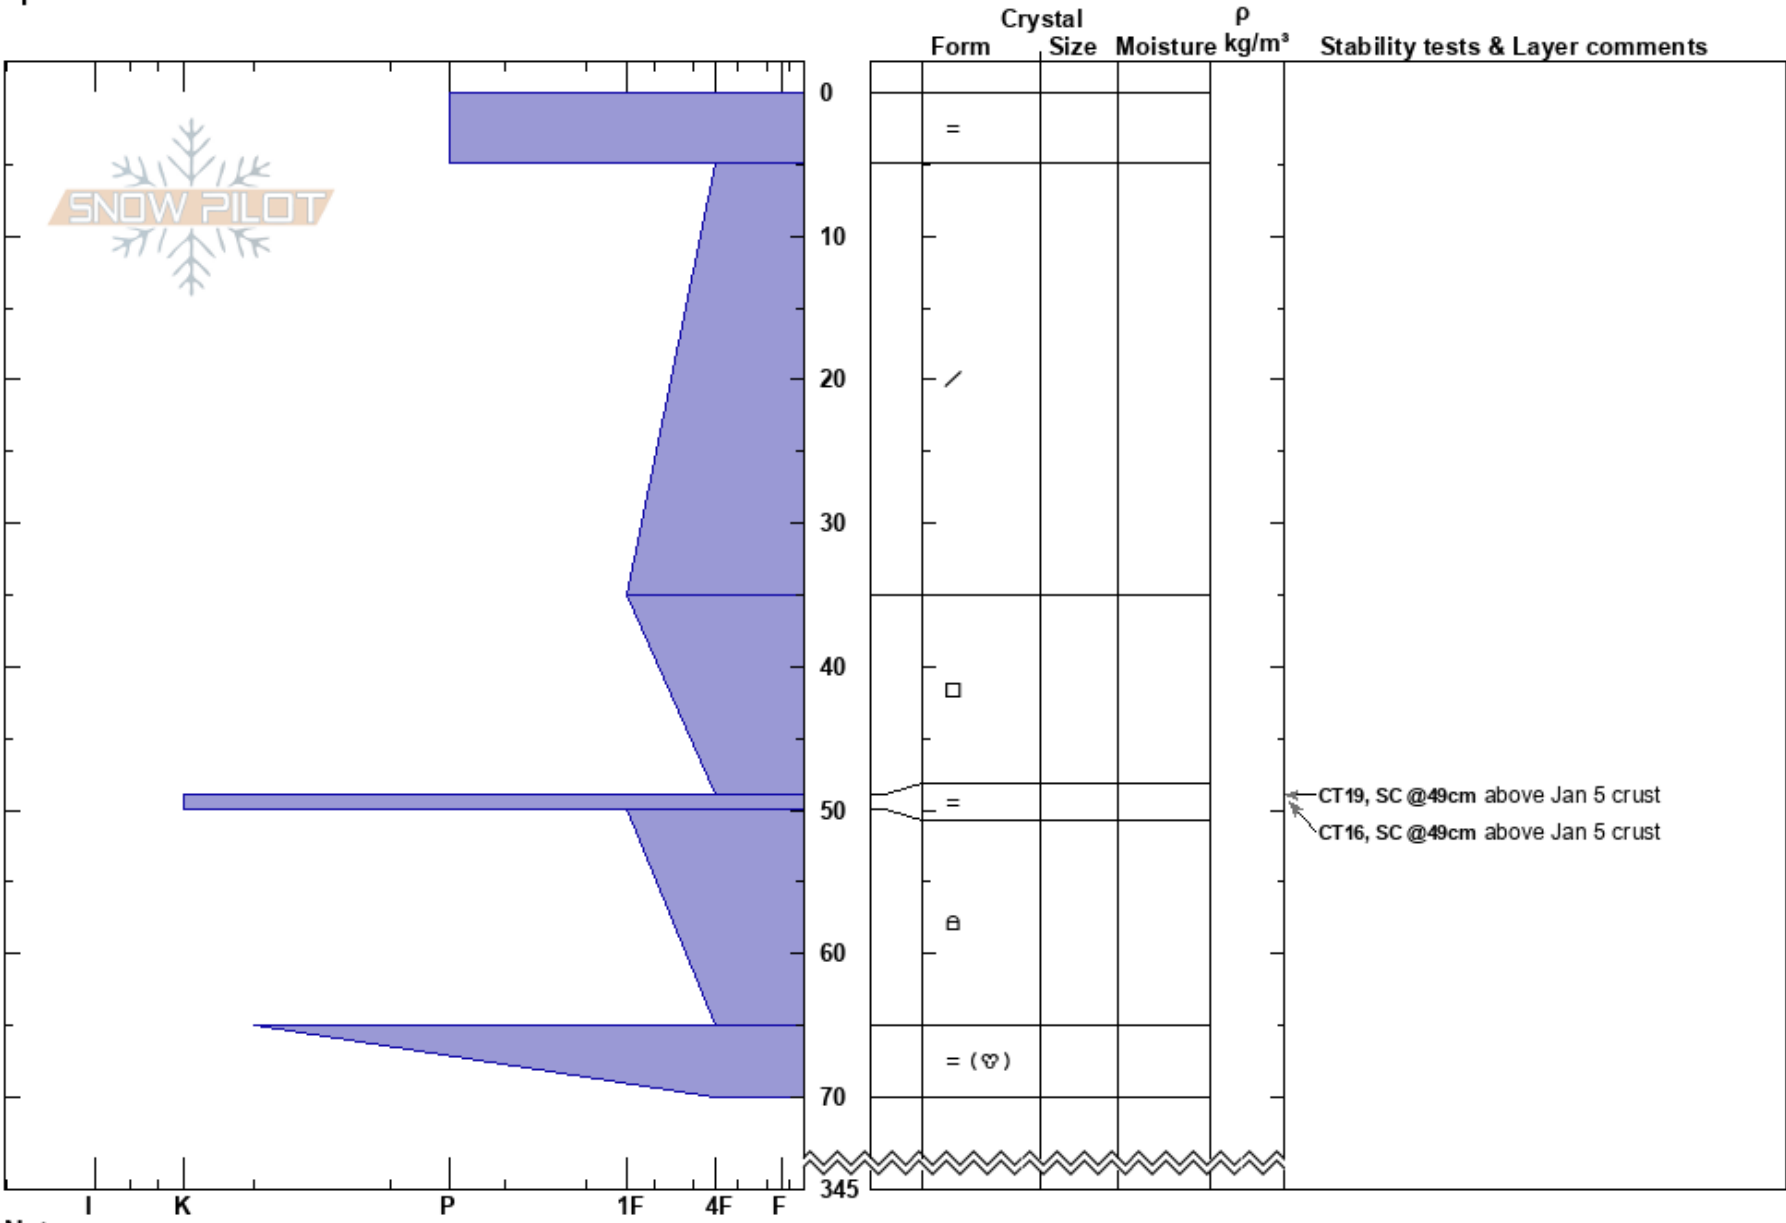

Wonderland
 Skeena
 BC
 Elevation: 1735 m
 Aspect: SE
 Specifics:

felix Viau
 14/01/2018 - 14:15
 Co-ord:
 Slope Angle: 30°
 Wind Loading:

Stability:
 Air Temperature: 6°C
 Sky Cover: CLR
 Precipitation: NO
 Wind: Calm

HS:345
 PF:35
 Layer Notes:

Notes: