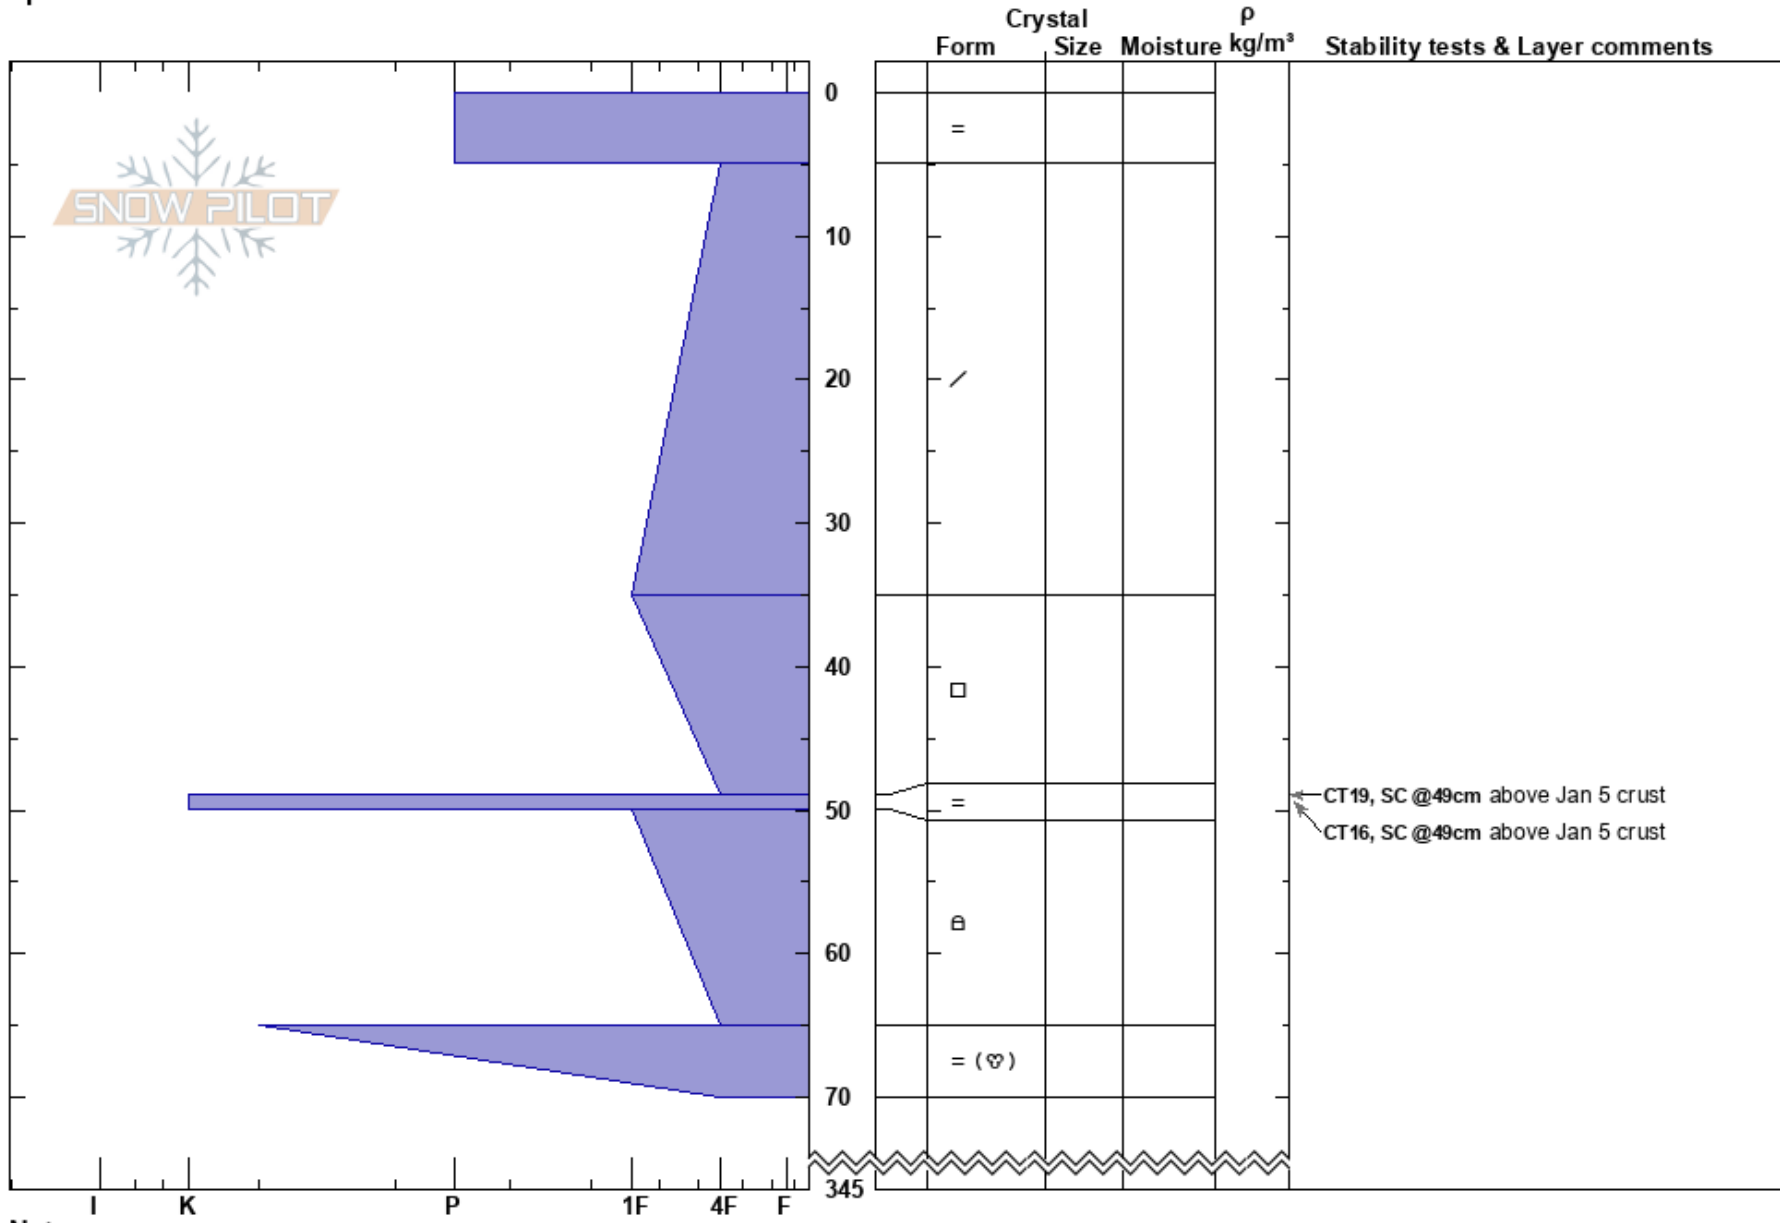

Wonderland
 Skeena
 BC
 Elevation: 1735 m
 Aspect: SE
 Specifics:

felix Viau
 14/01/2018 - 14:15
 Co-ord:
 Slope Angle: 30°
 Wind Loading:

Stability:
 Air Temperature: 6°C
 Sky Cover: CLR
 Precipitation: NO
 Wind: Calm

HS:345
 Layer Notes:

Notes: