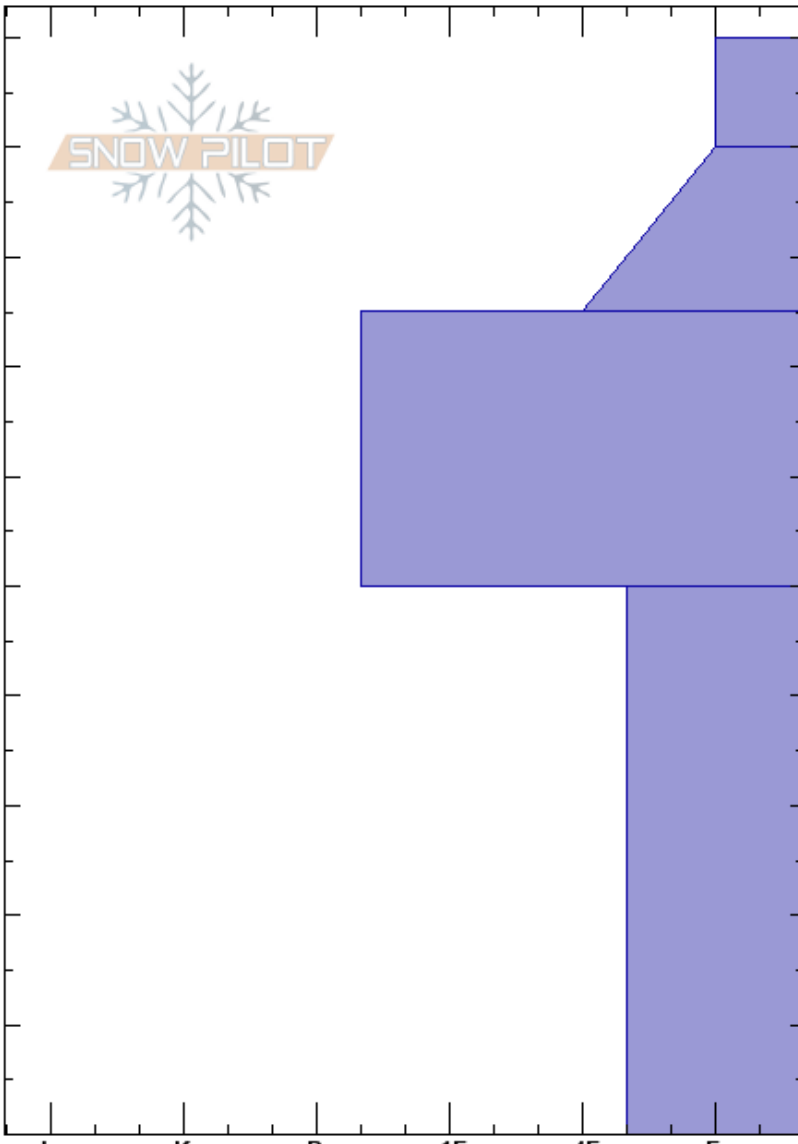

Garden Wall
 Gallatin Range-N
 MT
Elevation:
Aspect:
Specifics:

Gabrielle Antonioli
 04/24/2023 - 12:00pm
Co-ord: 45.31479N, -111.40137W
Slope Angle:
Wind Loading:

Stability:
Air Temperature:
Sky Cover:
Precipitation:
Wind:

HS:100

Layer Notes:

Crystal Form	Crystal Size	Moisture	ρ kg/m ³	Stability tests & Layer comments
+				
/ (•)			100	← ECTPV @90cm
			300	
•			200	
			400	
^				

Notes: