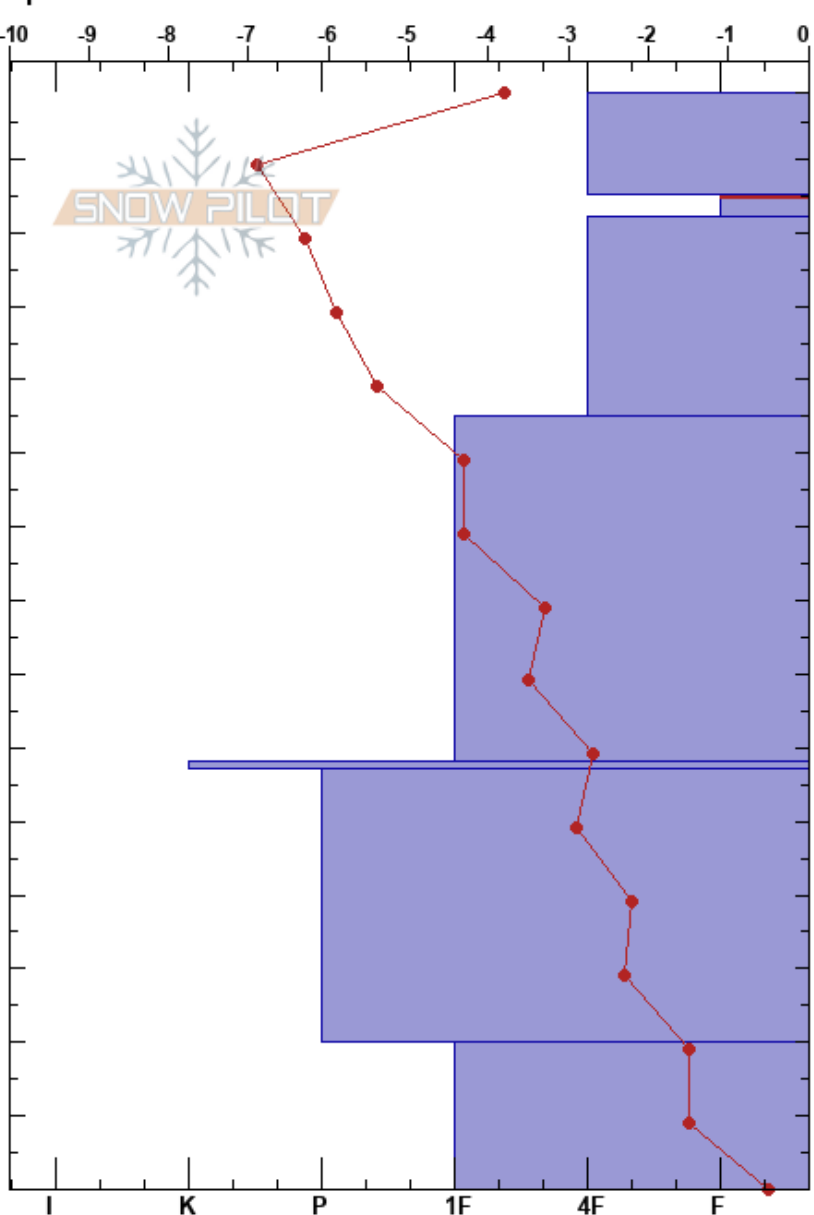

Paradise 9.25
 purcell
 BC
 Elevation: 1950 m
 Aspect: SE
 Specifics:

TCA Avy Office
 08/02/2022 - 11:30
 Co-ord: 50.47310N, -116.28406W
 Slope Angle: 24°
 Wind Loading: previous

Stability: **HS:149**
 Air Temperature: -3.4°C **PF:45** 135-132cm:Problematic layer
 Sky Cover: OVC **PS:20**
 Precipitation: NO
 Wind: Calm

Height (cm)	Crystal		Moisture	ρ kg/m ³	Stability tests & Layer comments
	Form	Size			
149					
140	/	1	D		
130	∇	4			← CT5, SC @135cm
120	⊖	0.5-1			
110					
100					
90					
80	□	1-2	D		
70					
60	⊙⊙		D		← PST61/100 (End), SC @58cm ← CT29, SC @58cm
50					
40	□	3-4	D		
30					
20					
10	^	4-5	D		
0					← ECTX

Notes: 20 cms and below found branches. Pit located in cut block

Snow profile complete by Mitch Snow, Jason Smith and Kevin Boltzar