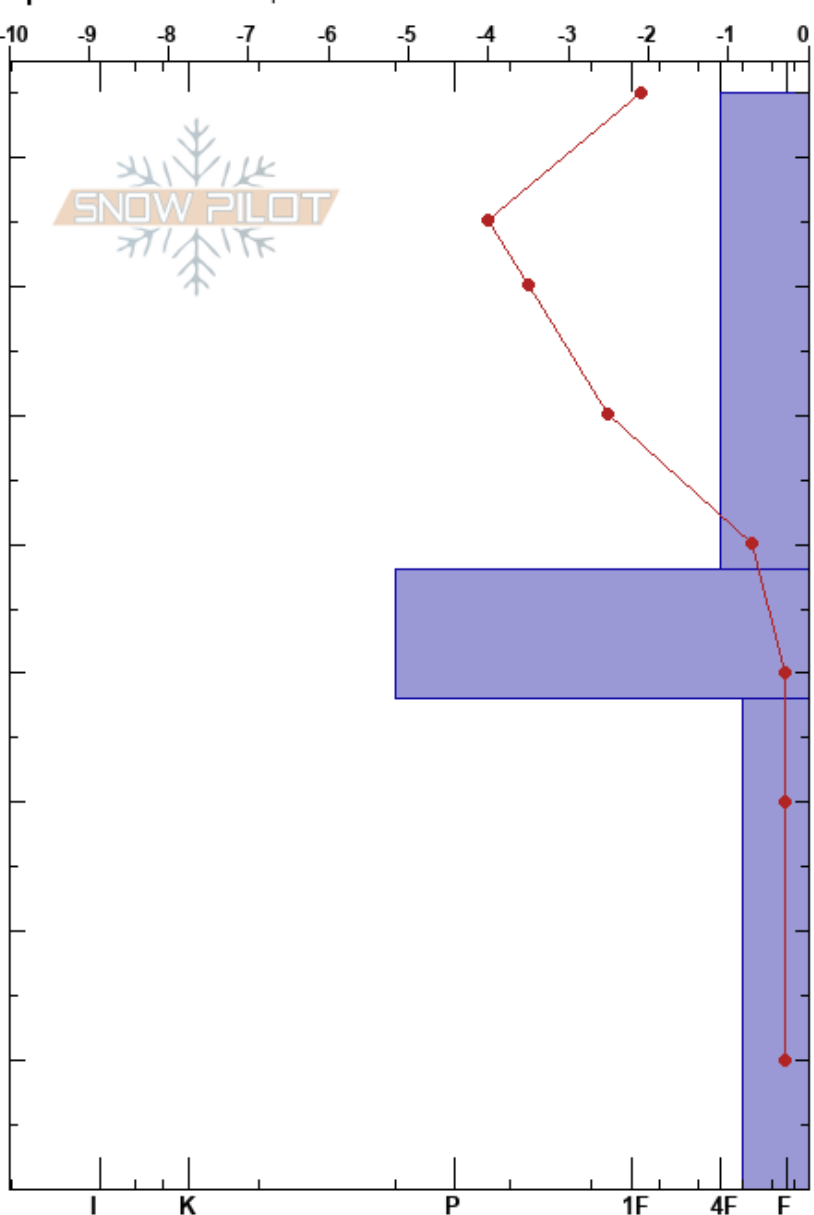

Hovde
 Bydalen
 Sweden
Elevation: 980 m
Aspect: SW
Specifics: We skied slope

Karin Trolin
 24/04/2023 - 11:00
Co-ord: 33V 437064E 6998042N
Slope Angle: 29°
Wind Loading: previous

Stability: HS:85
Air Temperature: -4.8°C **PF:**20 85-48cm:Problematic layer
Sky Cover: X
Precipitation: S-1
Wind: E Light Breeze

Form	Crystal		Moisture	ρ kg/m³	Stability tests & Layer comments
	Size				
					← CT11, SC @65cm @PP2.5
					← CT26, RP @50cm @DF1.5
	⊙⊙				
	○				
					← ECTX

Notes: