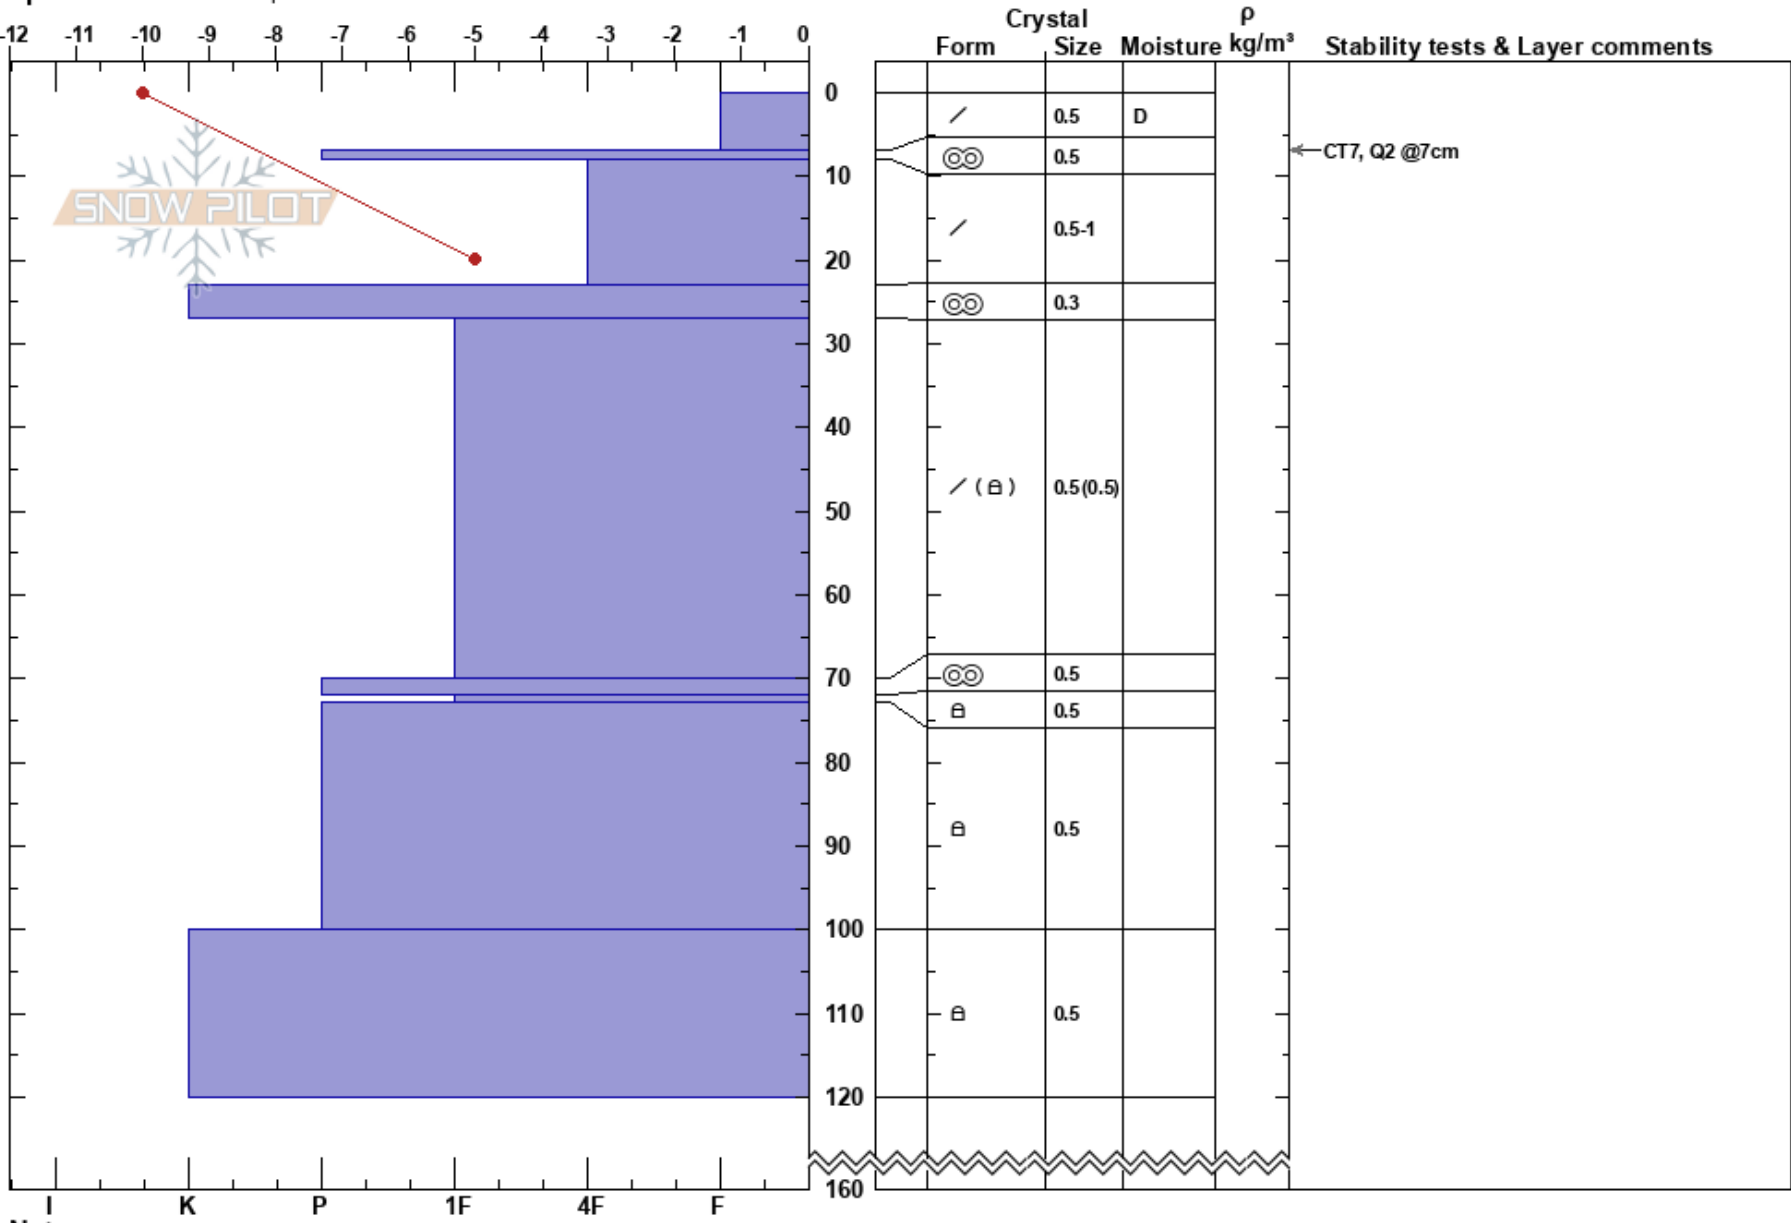

2 Mile Creek
 Hatcher Pass
 AK
 Elevation: 2570 ft
 Aspect: N
 Specifics: We skied slope

Emma Ulrich
 04/07/2023 - 12:45pm
 Co-ord: 61.79992N, -149.09264W
 Slope Angle: 15°
 Wind Loading: no

Stability: **HS:160**
 Air Temperature: -8°C
 Sky Cover: CLR
 Precipitation: NO
 Wind: SW Calm
 Layer Notes:
 7-8cm: Problematic layer