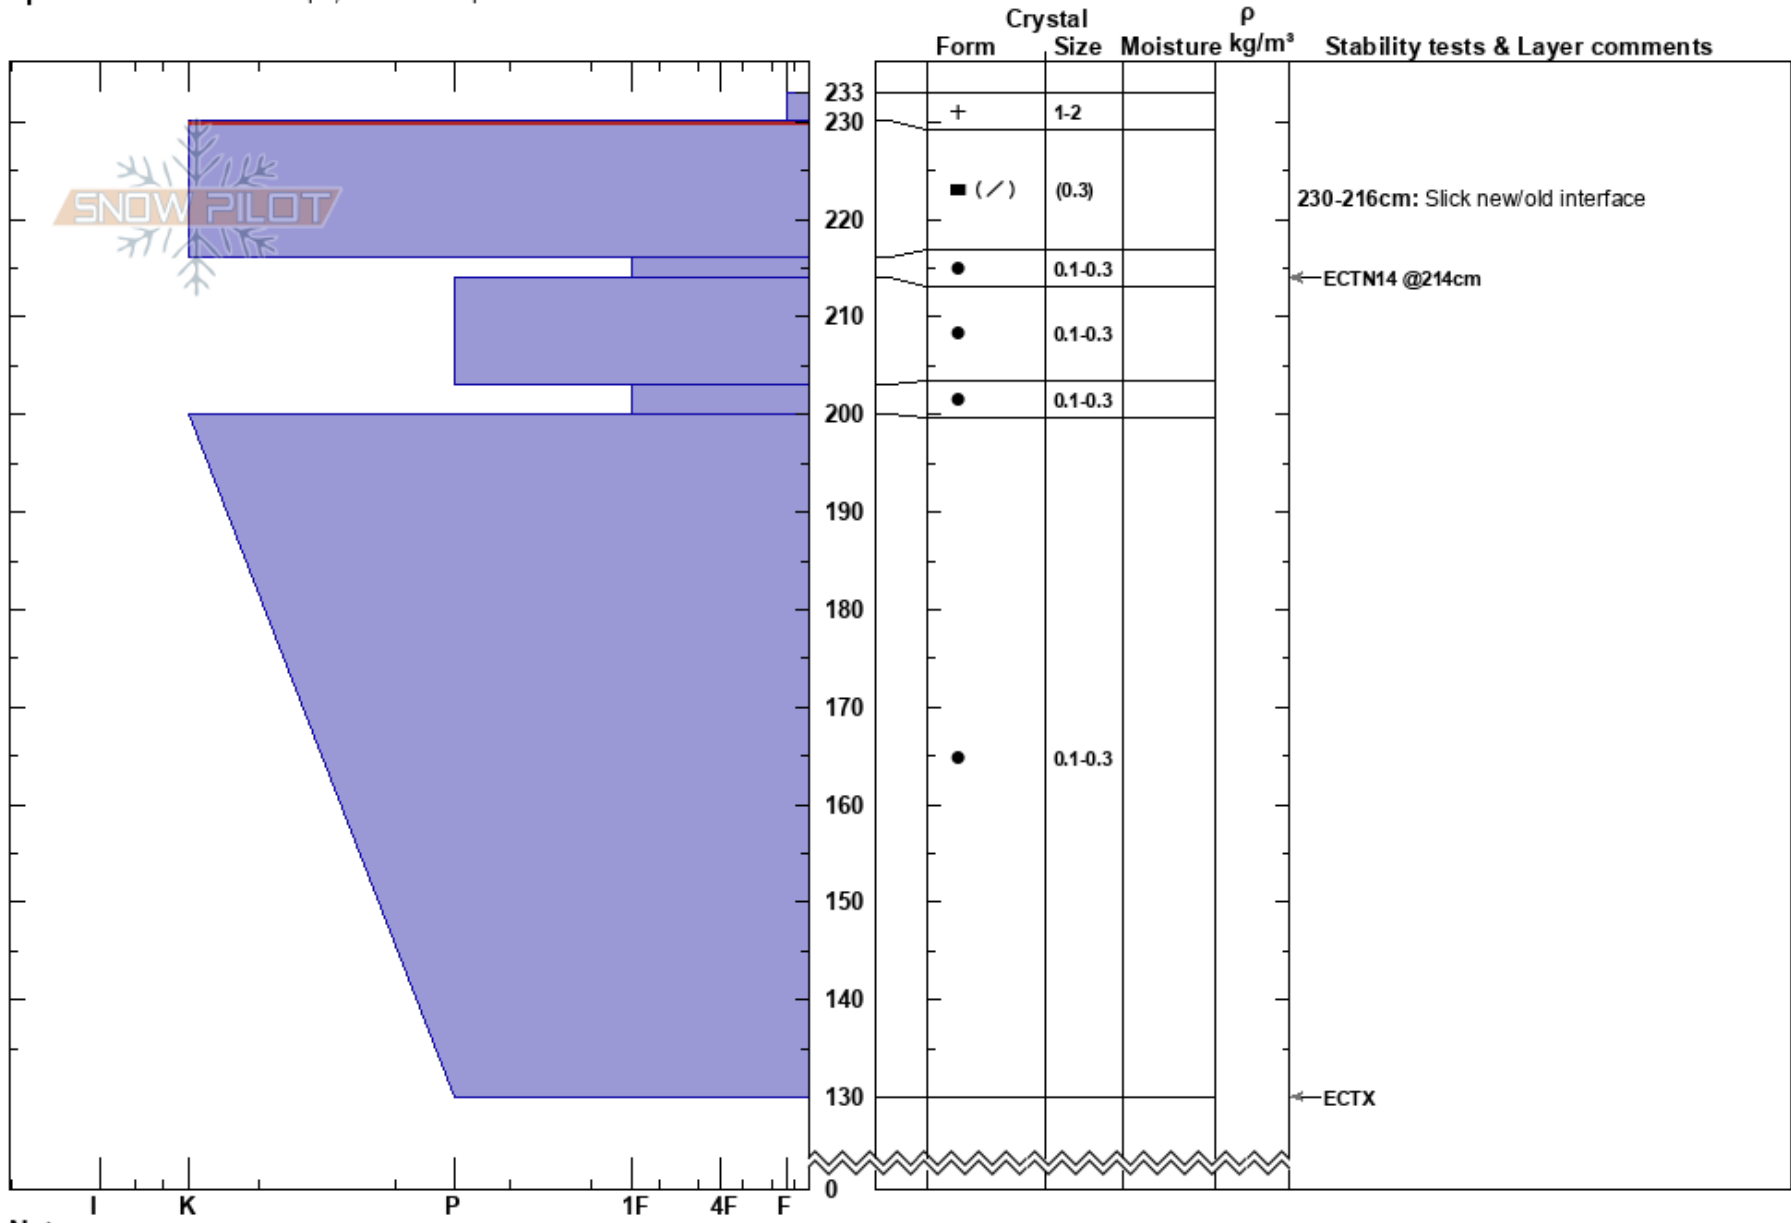

Loveland Pass  
 Vail/Summit County  
 CO  
**Elevation:** 12200 ft  
**Aspect:** NE  
**Specifics:** Ski tracks on slope; We skied slope

Andrew McWilliams  
 04/14/2023 - 10:00am  
**Co-ord:** 39.66287N, -105.89441W  
**Slope Angle:**  
**Wind Loading:** yes

**Stability:**  
**Air Temperature:** 18°F  
**Sky Cover:** BKN  
**Precipitation:** S-1  
**Wind:** SW Moderate  
**HS:**233  
**PF:**3  
**PS:**3  
**Layer Notes:**  
 230-216cm: Slick new/old interface  
 230-216cm: Problematic layer