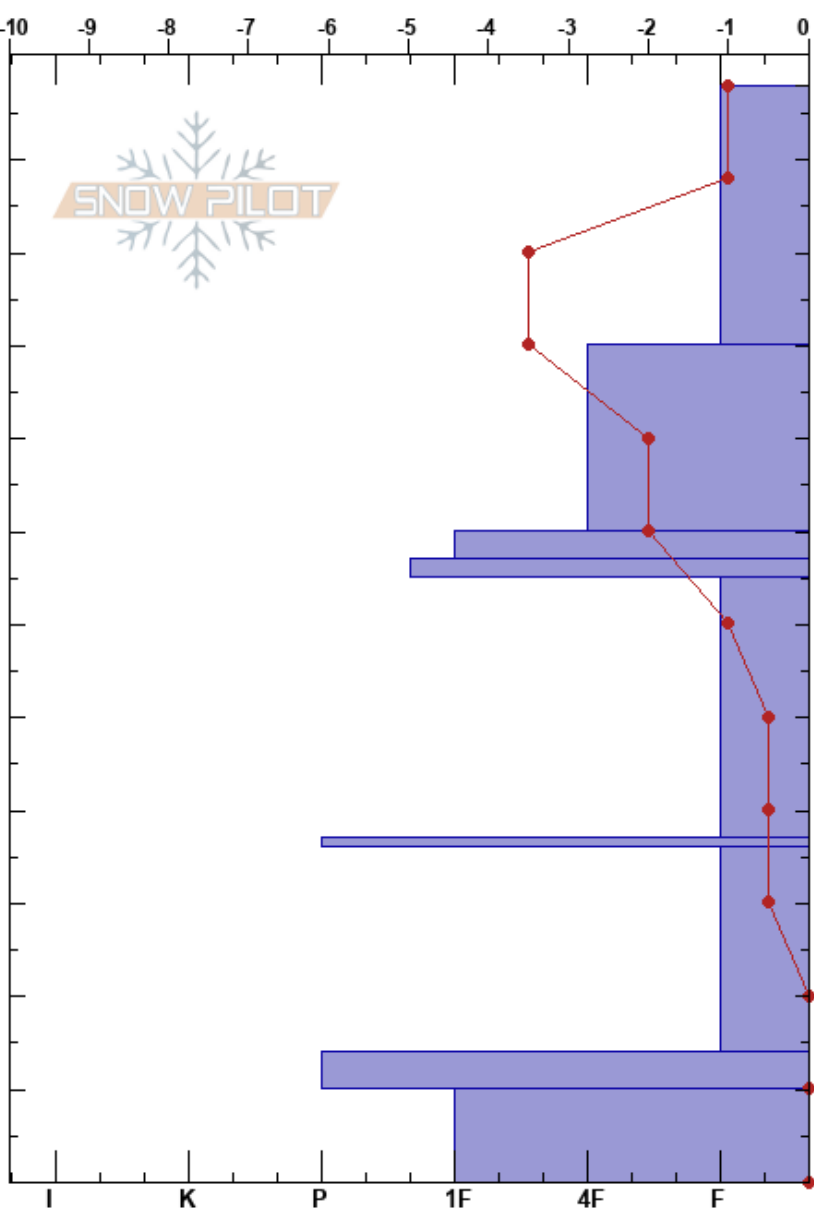

Governors Punchbowl  
 Sawtooth Range  
 ID  
 Elevation: 8566 ft  
 Aspect: E

Doug Bernard  
 01/13/2018 - 12:00pm  
 Co-ord: 43.89648N, -114.70000W  
 Slope Angle: 25°  
 Wind Loading: no

Stability: Fair  
 Air Temperature: 0°C  
 Sky Cover: BKN  
 Precipitation: NO  
 Wind: Calm

HS:118  
 PS: 29  
 37-36cm: Thanksgiving or 12/19 Crust  
 37-36cm: Problematic layer

Specifics: Collapsing, widespread; Recent avalanche activity on similar slopes; Ski tracks on slope

Height (cm)	Crystal		Moisture	ρ kg/m³	Stability tests & Layer comments
	Form	Size			
118					
110					
100	+	2			
90					
80	•	0.5			
70	☞	0.5			← CT23, Q2 @70cm
70	•	0.5			← ECTN27 @70cm
60					
50	□	1			
40	⊙⊙	1			37-36cm: Thanksgiving or 12/19 Crust
30					
20	☞	1			
10	•	1			
0	☞	1			