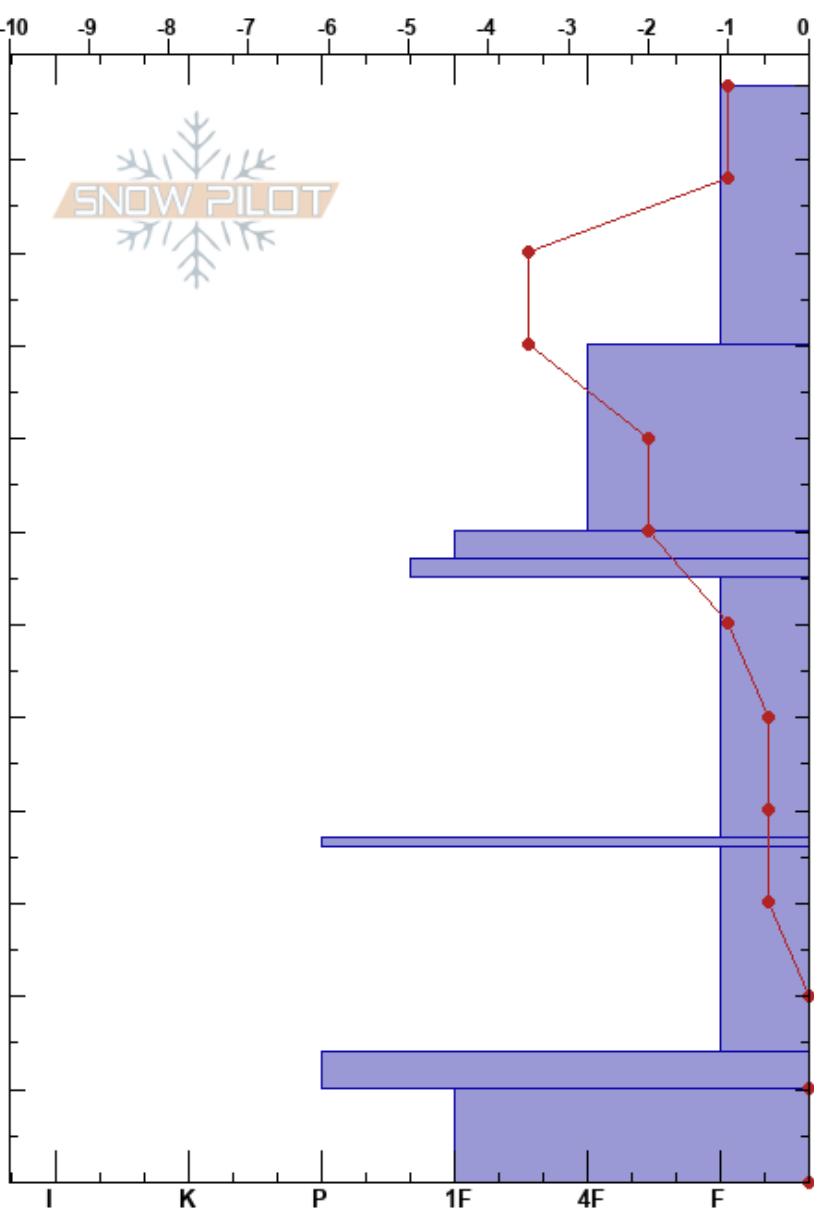

Governors Punchbowl
 Sawtooth Range
 ID
 Elevation: 8566 ft
 Aspect: E

Doug Bernard
 01/13/2018 - 12:00pm
 Co-ord: 43.89648N, -114.70000W
 Slope Angle: 25°
 Wind Loading: no

Stability: Fair
 Air Temperature: 0°C
 Sky Cover: BKN
 Precipitation: NO
 Wind: Calm

HS:118
 PS: 29
 37-36cm: Thanksgiving or 12/19 Crust
 37-36cm: Problematic layer

Specifics: Collapsing, widespread; Recent avalanche activity on similar slopes; Ski tracks on slope

Elevation (cm)	Crystal		Moisture	ρ kg/m ³	Stability tests & Layer comments
	Form	Size			
118					
110					
100	+	2			
90					
80	•	0.5			
70	☞	0.5			CT23, Q2 @70cm
70	•	0.5			ECTN27 @70cm
60					
50	□	1			
40	⊙⊙	1			37-36cm: Thanksgiving or 12/19 Crust
30					
20	☞	1			
10	•	1			
0	☞	1			