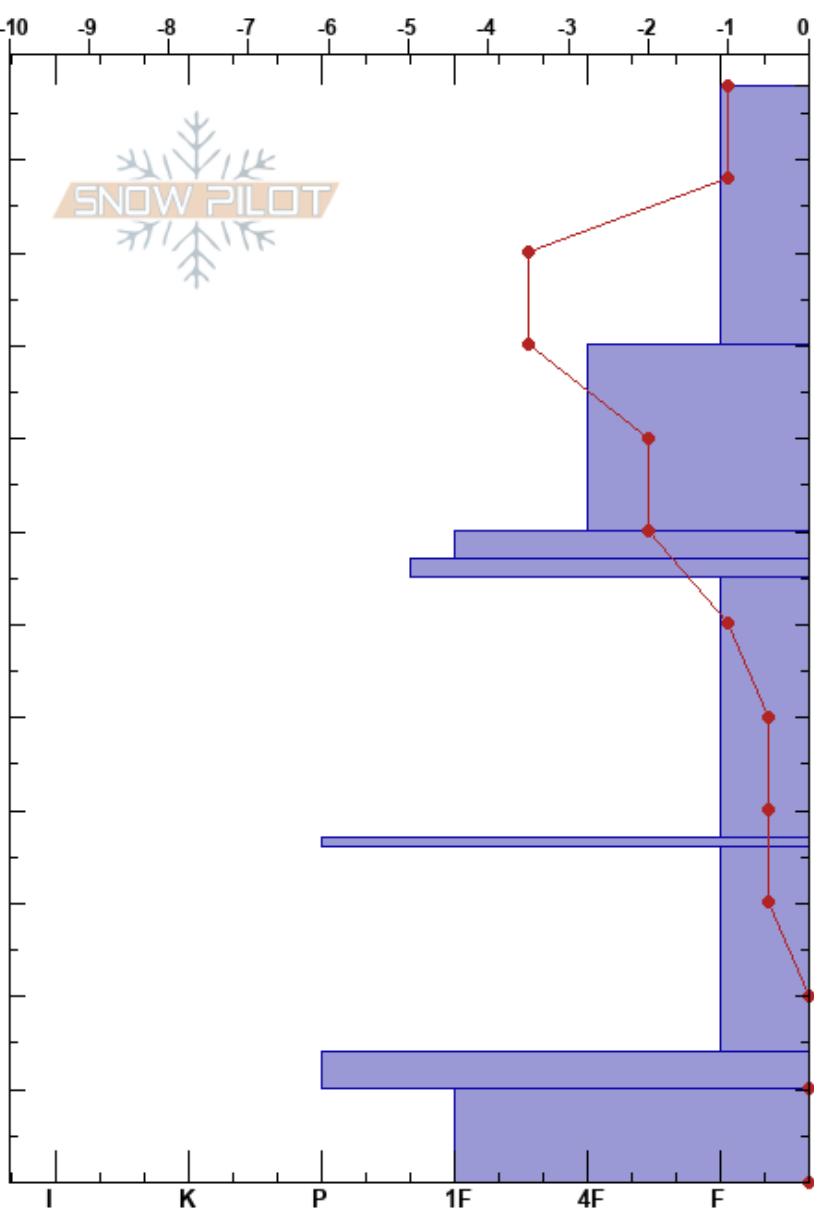

Governors Punchbowl  
 Sawtooth Range  
 ID  
 Elevation: 8566 ft  
 Aspect: E

Doug Bernard  
 01/13/2018 - 12:00pm  
 Co-ord: 43.89648N, -114.70000W  
 Slope Angle: 25°  
 Wind Loading: no

Stability: Fair  
 Air Temperature: 0°C  
 Sky Cover: BKN  
 Precipitation: NO  
 Wind: Calm

HS:118  
 PS: 29  
 37-36cm: Thanksgiving or 12/19 Crust  
 37-36cm: Problematic layer

Specifics: Collapsing, widespread; Recent avalanche activity on similar slopes; Ski tracks on slope

Elevation (cm)	Crystal		Moisture	ρ kg/m³	Stability tests & Layer comments
	Form	Size			
118					
110					
100	+	2			
90					
80	•	0.5			
70	☞	0.5			CT23, Q2 @70cm
70	•	0.5			ECTN27 @70cm
60					
50	□	1			
40	⊙⊙	1			37-36cm: Thanksgiving or 12/19 Crust
30					
20	☞	1			
10	•	1			
0	☞	1			