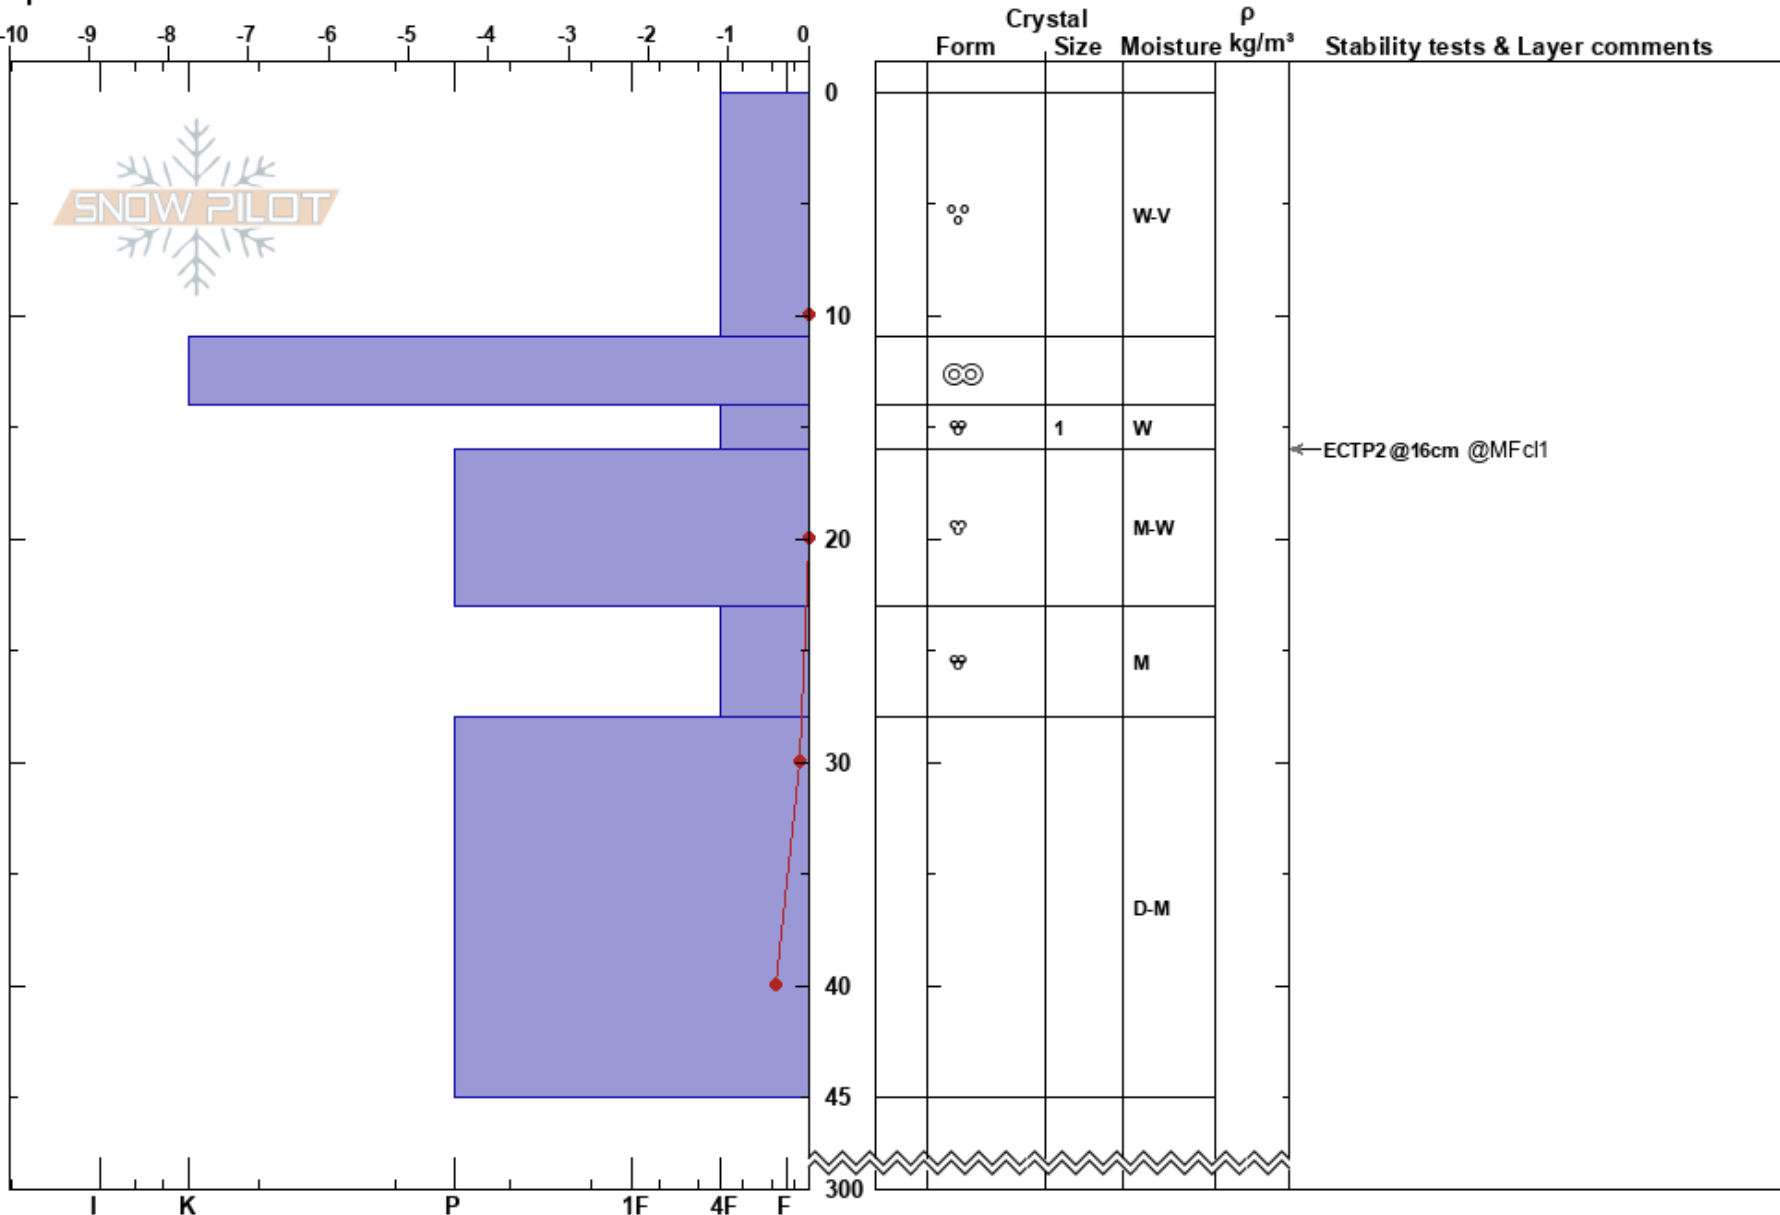

Övre passet Krappan
 Borkafället
 Sweden
 Elevation: 1050 m
 Aspect: SE
 Specifics:

Stefan Lundin
 19/04/2023 - 11:00
 Co-ord: 65.20666N, 15.39806E
 Slope Angle: 37°
 Wind Loading: no

Stability:
 Air Temperature: 5.4°C
 Sky Cover: FEW
 Precipitation: NO
 Wind: NW Moderate

HS:300
 PF:15
 Layer Notes:

Notes: Brant sluttning med mycket klippor ovanför.