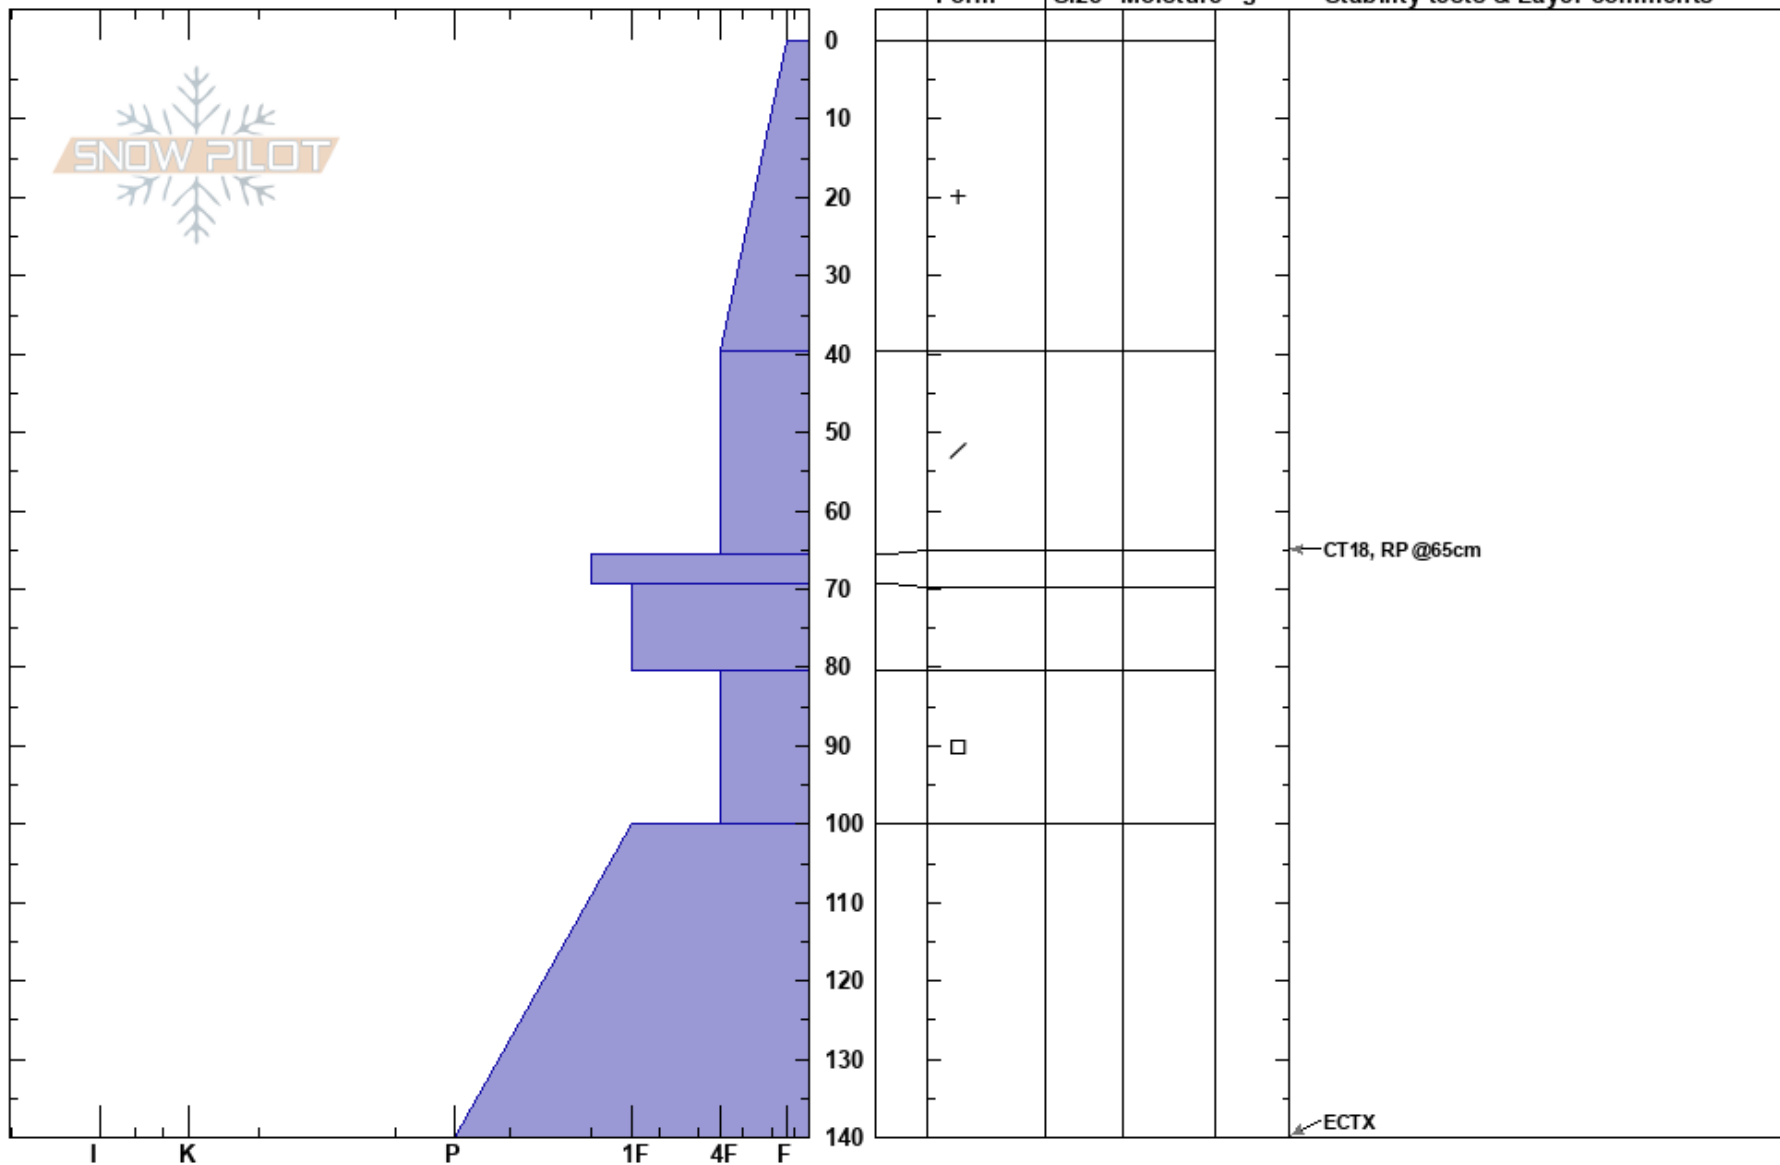

The Claw
 Tordrillo Range
 AK
 Elevation: 4380 ft
 Aspect: N
 Specifics:

Hugh Barnard
 04/17/2023 - 12:00pm
 Co-ord: 61.67487N, -152.01198W
 Slope Angle: 30°
 Wind Loading: previous

Stability: **HS:140**
 Air Temperature: -5°C **PF:60** 80.4-100cm: Problematic layer
 Sky Cover: SCT **PS:25**
 Precipitation: NO
 Wind: