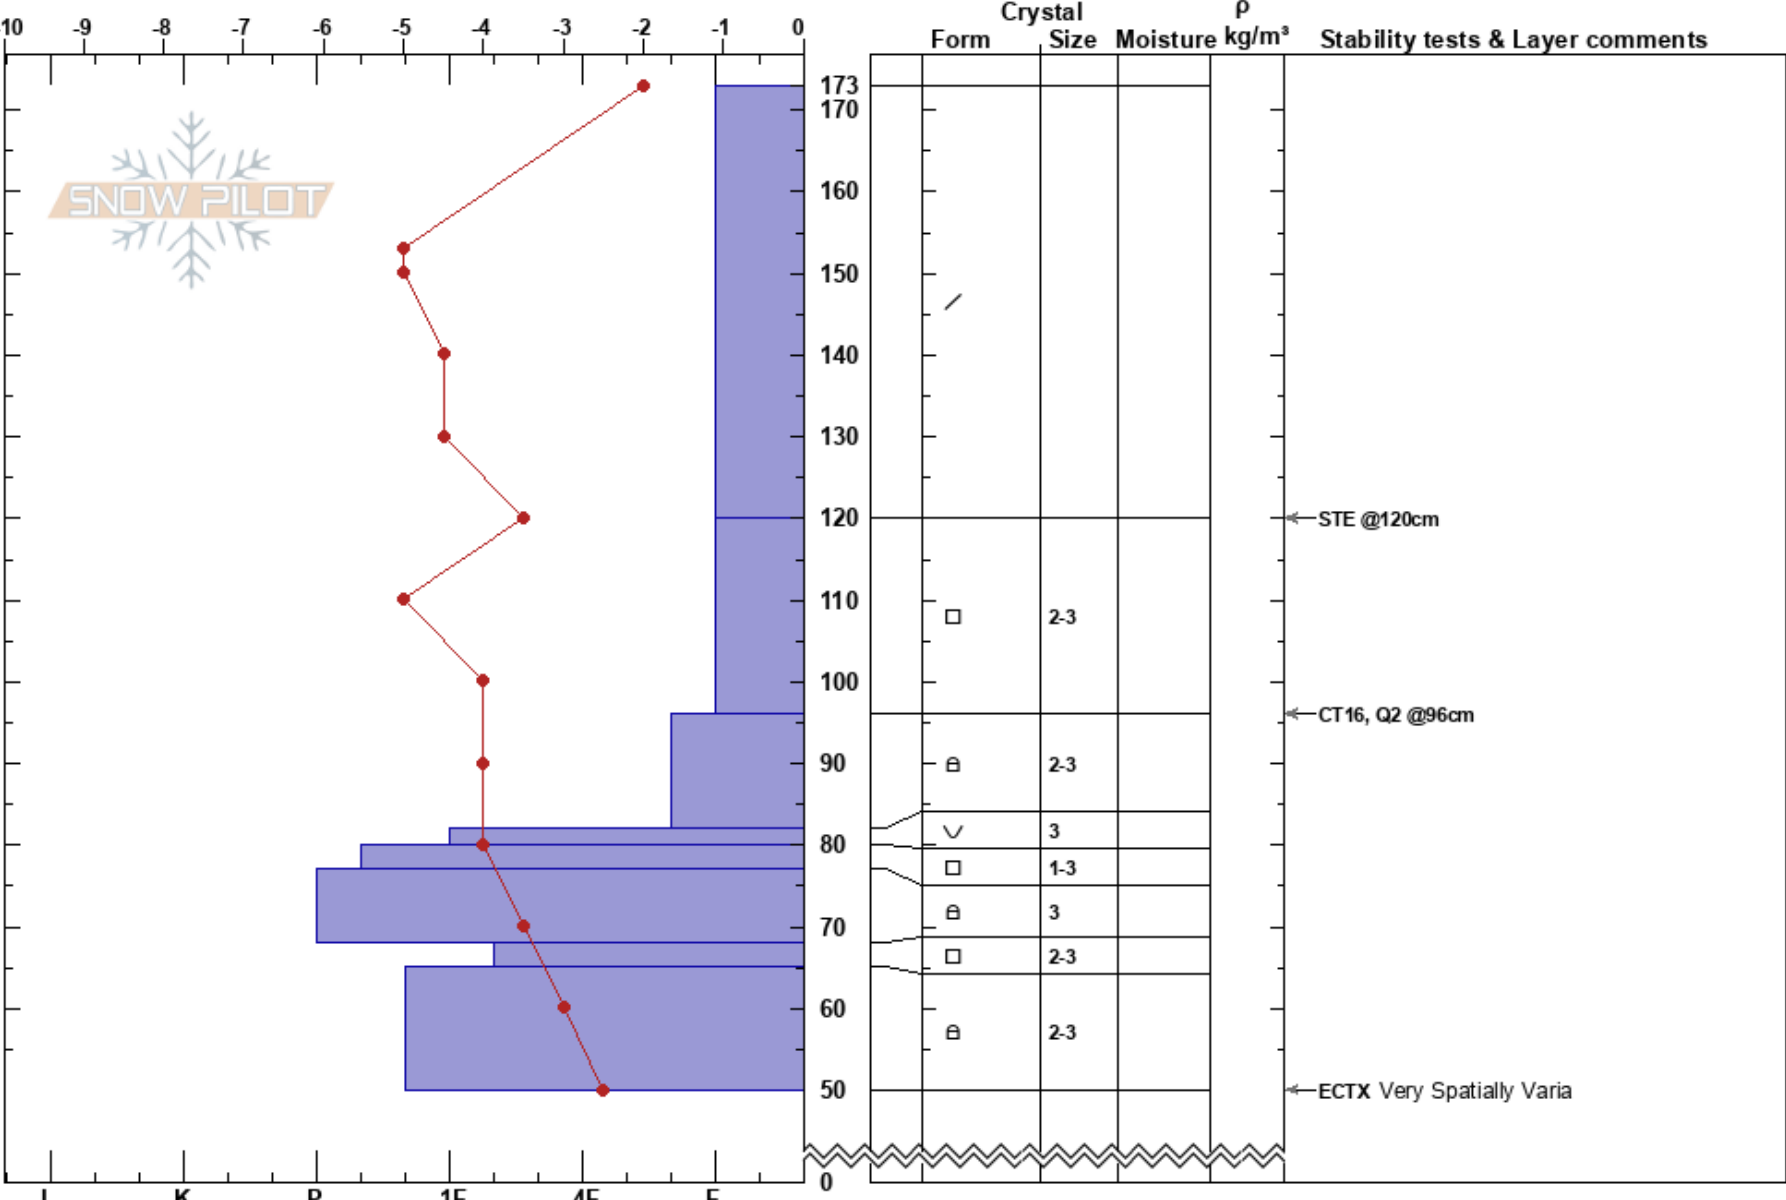

ToiletBowl GTSP  
 Teton Range  
 WY  
**Elevation:** 2737 m  
**Aspect:** NE

Daniel Nagy  
 01/13/2018 - 2:40pm  
**Co-ord:** 43.77869N, -110.94224W  
**Slope Angle:** 40°  
**Wind Loading:** previous

**Stability:**  
**Air Temperature:** -4°C  
**Sky Cover:** BKN  
**Precipitation:** NO  
**Wind:** SW Light Breeze

**HS:**173  
**PF:**65 65-50cm:Problematic layer

**Specifics:** Pit dug in a Ski Area; Pit is representative of backcountry; Collapsing, widespread; Recent avalanche activity on similar slopes