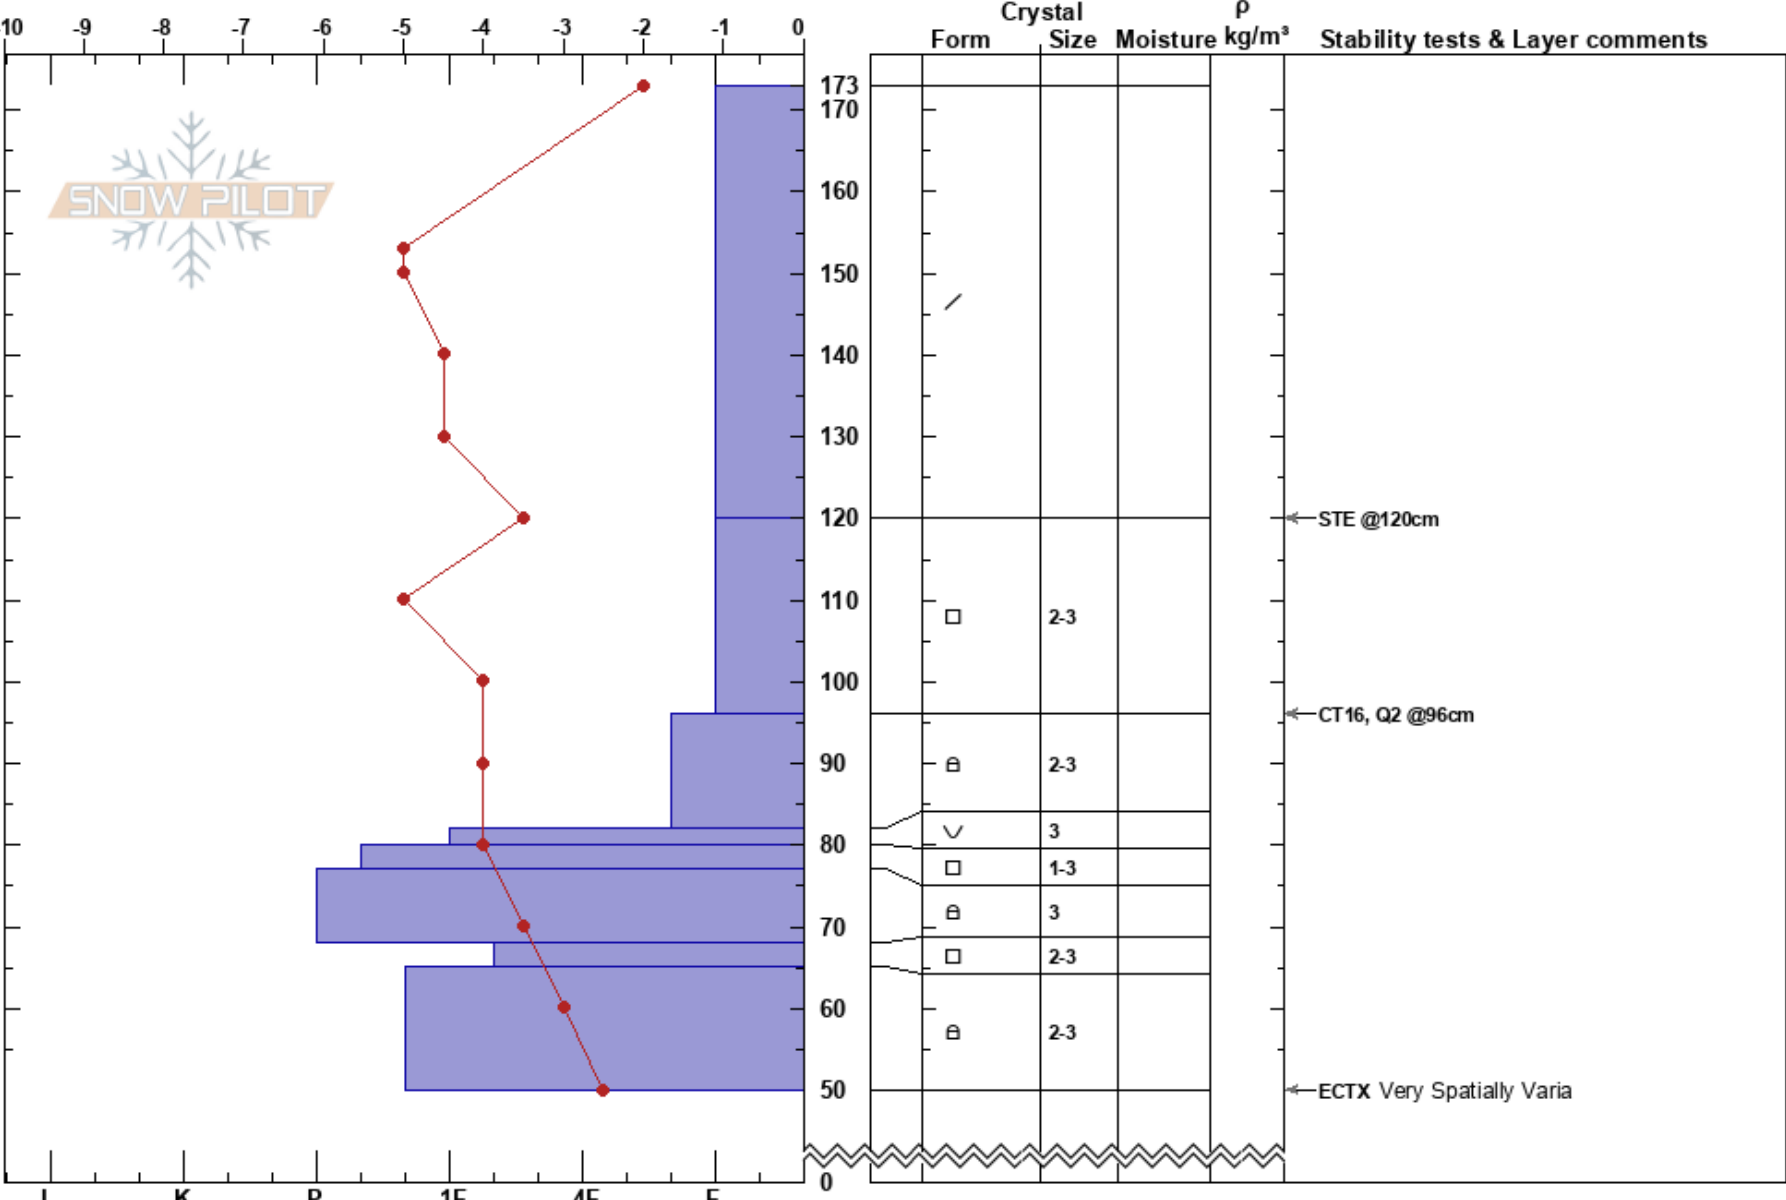

ToiletBowl GTSP
 Teton Range
 WY
Elevation: 2737 m
Aspect: NE

Daniel Nagy
 01/13/2018 - 2:40pm
Co-ord: 43.77869N, -110.94224W
Slope Angle: 40°
Wind Loading: previous

Stability:
Air Temperature: -4°C
Sky Cover: BKN
Precipitation: NO
Wind: SW Light Breeze

HS:173
PF:65 65-50cm:Problematic layer

Specifics: Pit dug in a Ski Area; Pit is representative of backcountry; Collapsing, widespread; Recent avalanche activity on similar slopes

Notes: